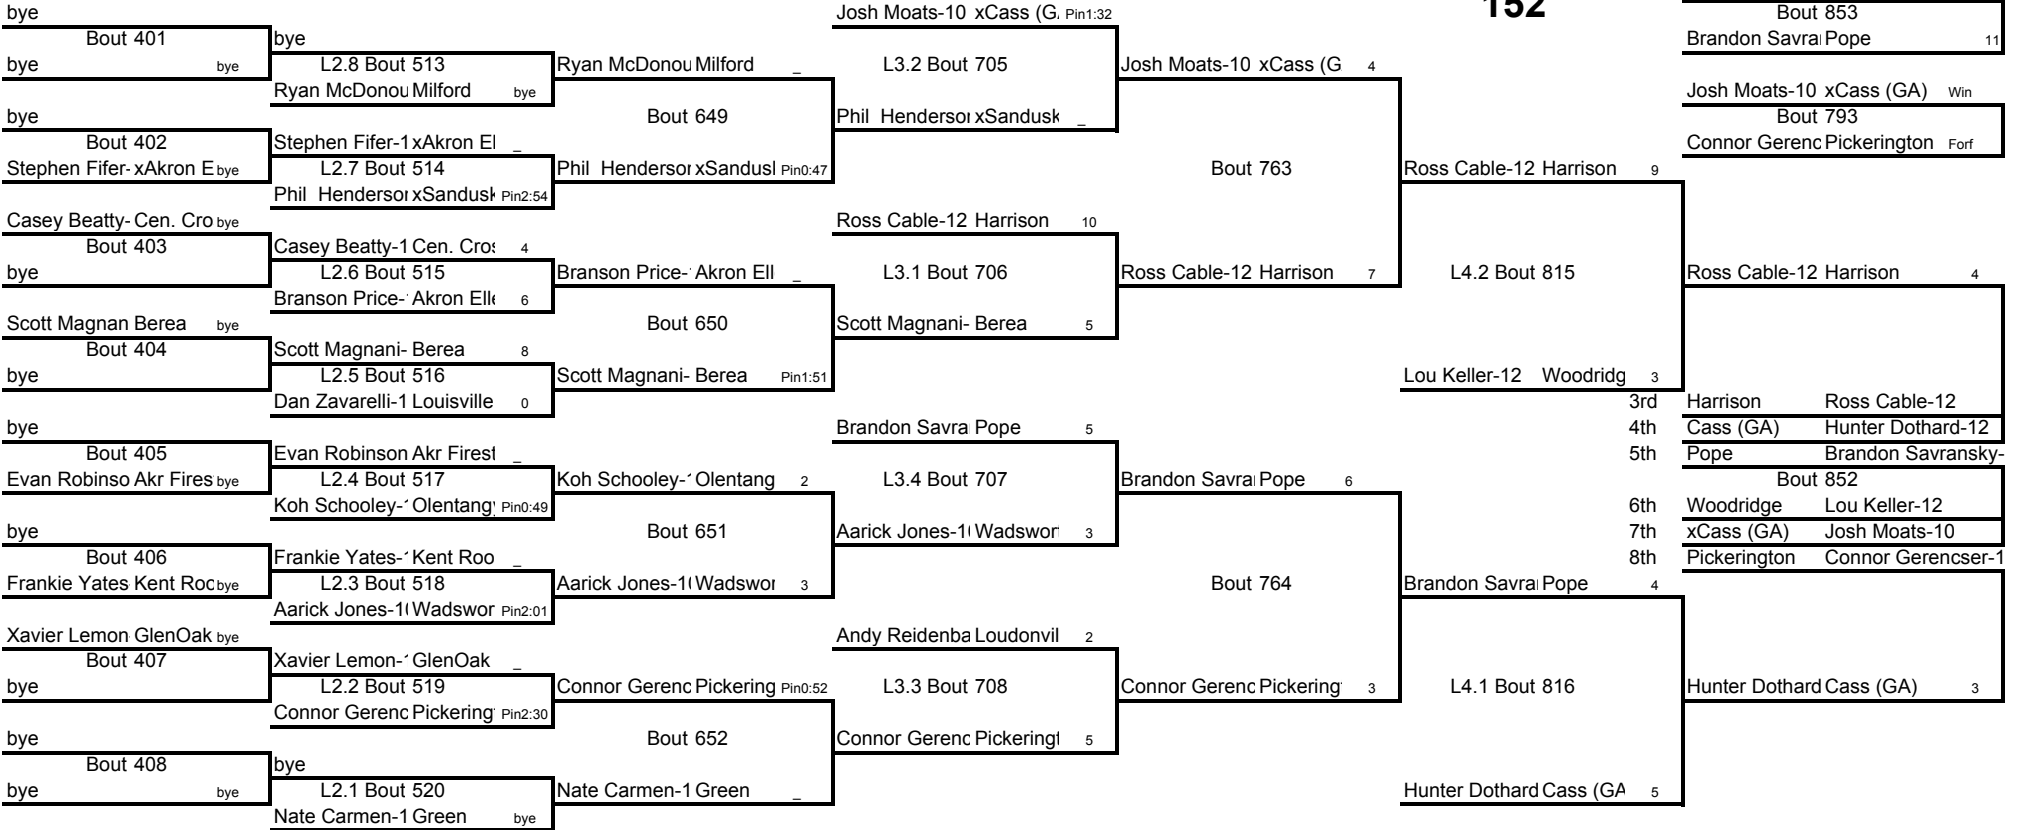

Weight Class 145 lbs

PONDEROSA
Steakhouse
135 Great Oaks Trail

Weight Class 152 lbs

Weight Class 152 lbs

PONDEROSA
Steakhouse
135 Great Oaks Trail

Weight Class 160 lbs

160

Weight Class 160 lbs