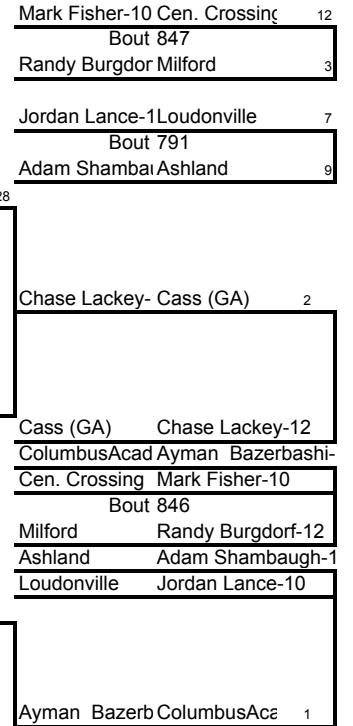

PONDEROSA
Steakhouse
135 Great Oaks Trail

Weight Class 125 lbs

Weight Class 125 lbs

PONDEROSA
Steakhouse
135 Great Oaks Trail

Weight Class 130 lbs

Weight Class 130 lbs

PONDEROSA
Steakhouse
135 Great Oaks Trail

Weight Class 135 lbs

Weight Class 135 lbs

PONDEROSA
Steakhouse
135 Great Oaks Trail

Weight Class 140 lbs

140

Weight Class 140 lbs

PONDEROSA
Steakhouse
135 Great Oaks Trail

Weight Class 145 lbs

Weight Class 145 lbs

PONDEROSA
Steakhouse
135 Great Oaks Trail

Weight Class 152 lbs

Weight Class 152 lbs

PONDEROSA
Steakhouse
135 Great Oaks Trail

Weight Class 160 lbs

160

Weight Class 160 lbs