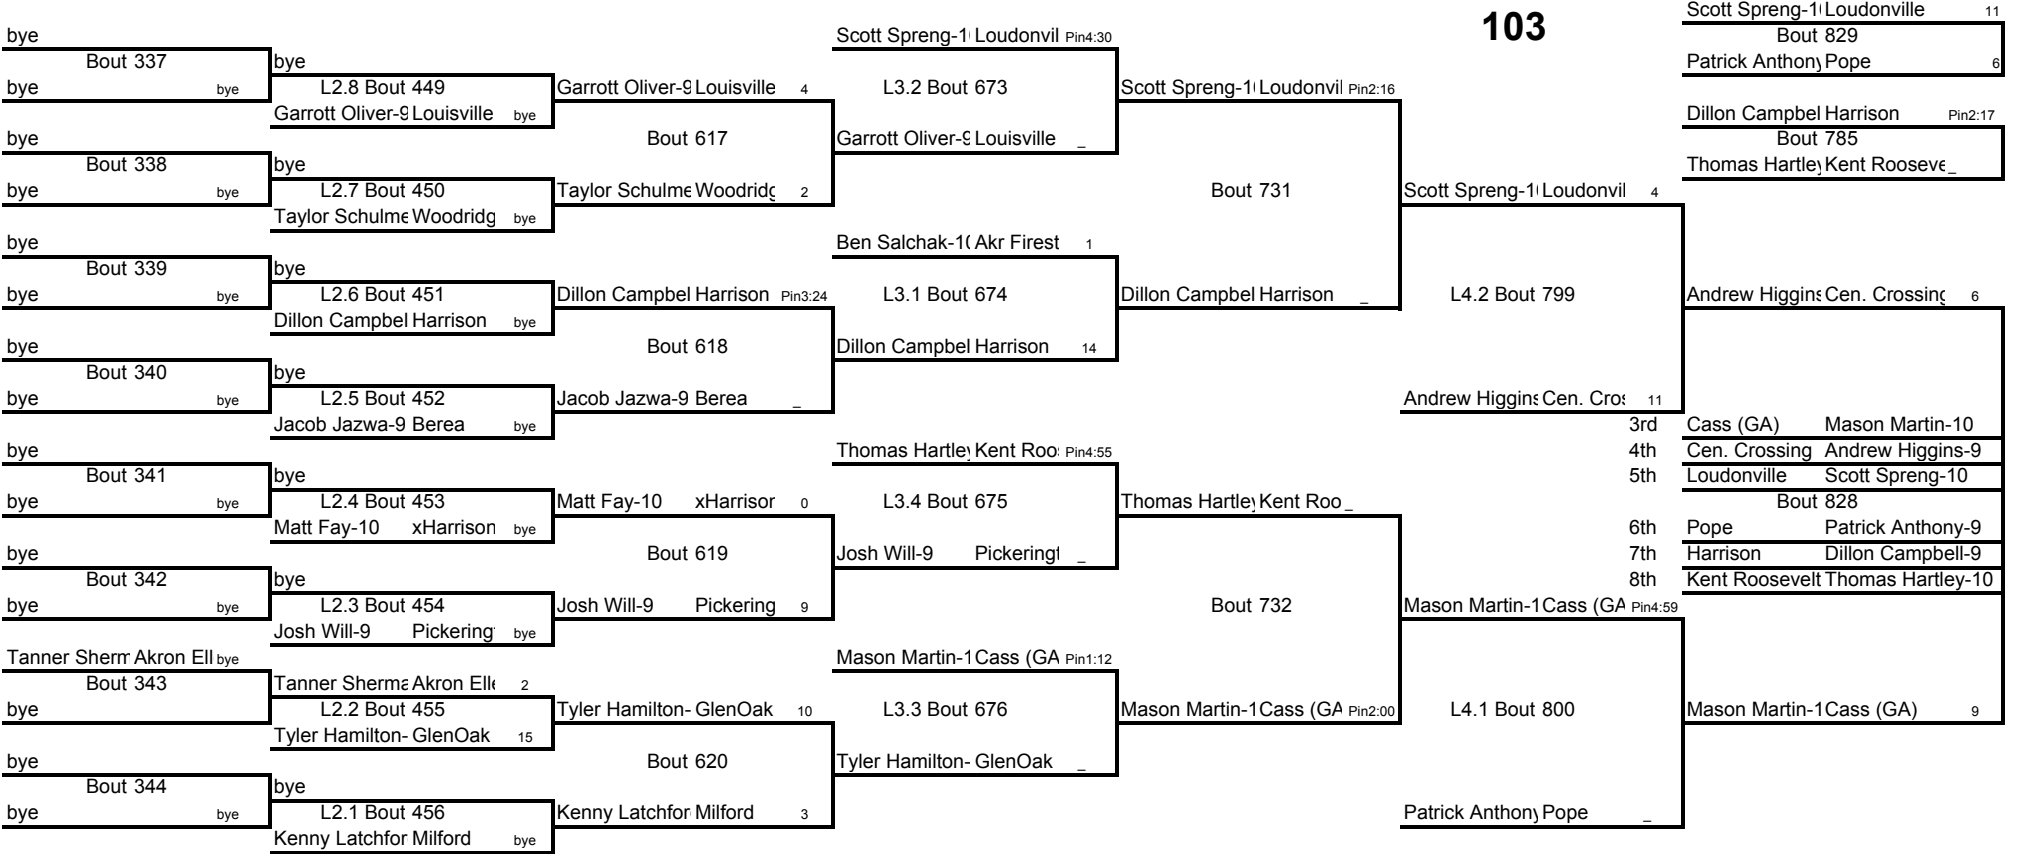

Weight Class 103 lbs

PONDEROSA
Steakhouse
135 Great Oaks Trail

Weight Class 112 lbs

112

Weight Class 112 lbs

PONDEROSA
Steakhouse
135 Great Oaks Trail

Weight Class 119 lbs

Weight Class 119 lbs

PONDEROSA
Steakhouse
135 Great Oaks Trail

Weight Class 125 lbs

Weight Class 125 lbs

PONDEROSA
Steakhouse
135 Great Oaks Trail

Weight Class 130 lbs

Weight Class 130 lbs

PONDEROSA
Steakhouse
135 Great Oaks Trail

Weight Class 285 lbs

285

Weight Class 285 lbs

PONDEROSA
Steakhouse
135 Great Oaks Trail