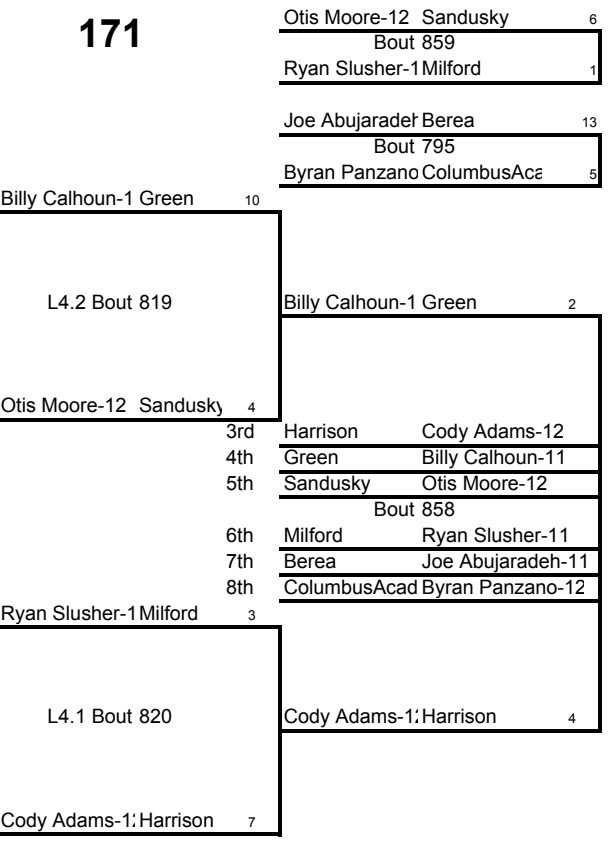

Weight Class 145 lbs

PONDEROSA
Steakhouse
135 Great Oaks Trail

Weight Class 152 lbs

Weight Class 152 lbs

PONDEROSA
Steakhouse
135 Great Oaks Trail

Weight Class 160 lbs

160

Weight Class 160 lbs

PONDEROSA
Steakhouse
135 Great Oaks Trail

Weight Class 171 lbs

Weight Class 171 lbs

PONDEROSA
 Steakhouse
 135 Great Oaks Trail

Weight Class 215 lbs

215

Weight Class 215 lbs

PONDEROSA
Steakhouse
135 Great Oaks Trail