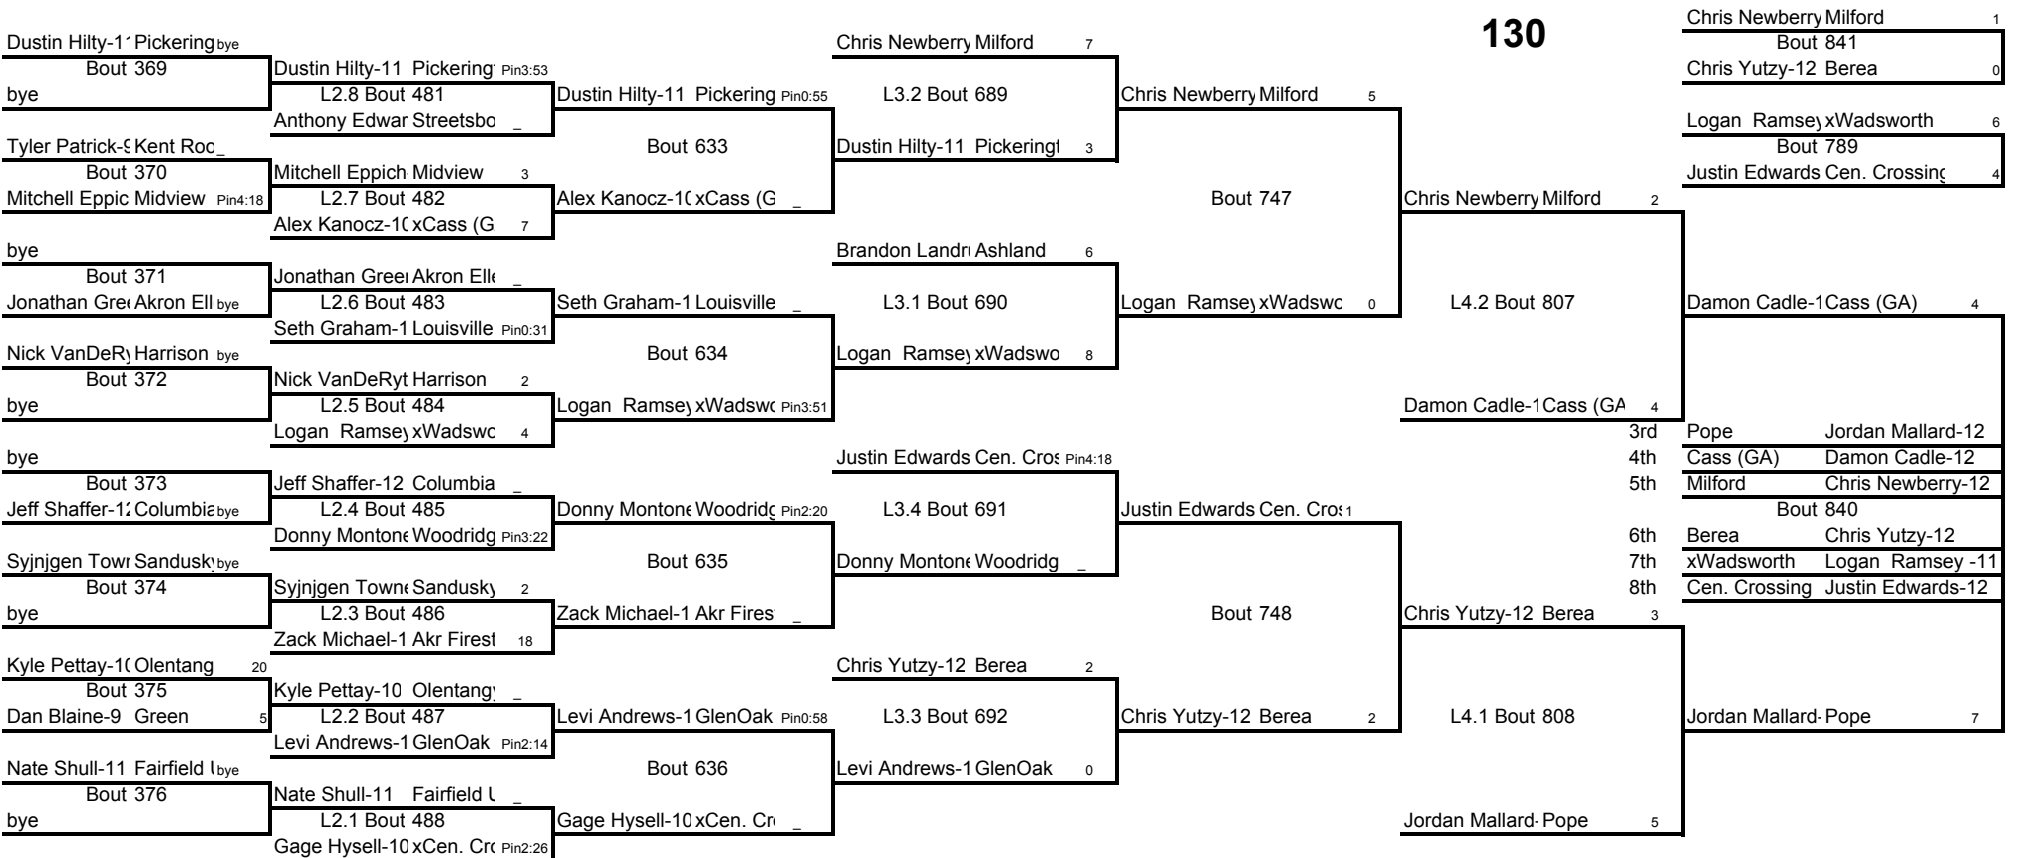

PONDEROSA
Steakhouse
135 Great Oaks Trail

Weight Class 125 lbs

Weight Class 125 lbs

PONDEROSA
Steakhouse
135 Great Oaks Trail

Weight Class 130 lbs

Weight Class 130 lbs

PONDEROSA
Steakhouse
135 Great Oaks Trail

Weight Class 135 lbs

Weight Class 135 lbs

PONDEROSA
Steakhouse
135 Great Oaks Trail

Weight Class 140 lbs

140

Weight Class 140 lbs

PONDEROSA
Steakhouse
135 Great Oaks Trail

Weight Class 145 lbs

Weight Class 285 lbs

285

Weight Class 285 lbs

PONDEROSA
Steakhouse
135 Great Oaks Trail