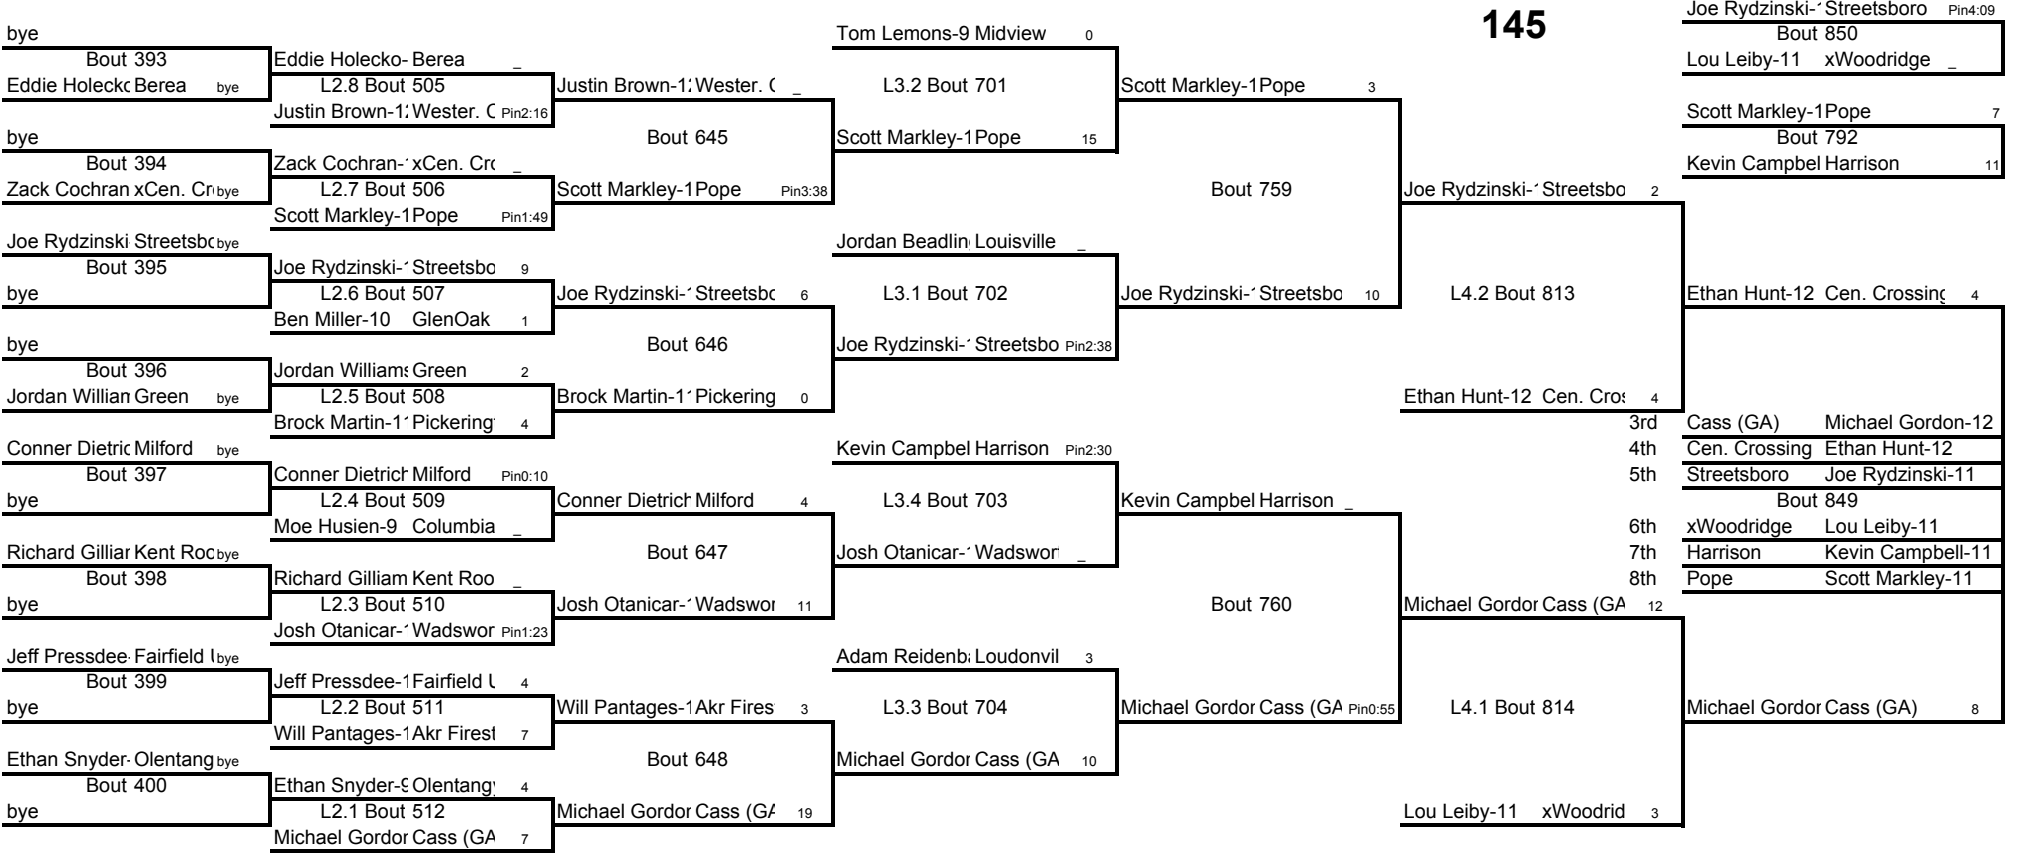

Weight Class 135 lbs

Weight Class 135 lbs

PONDEROSA
Steakhouse
135 Great Oaks Trail

Weight Class 140 lbs

140

Weight Class 140 lbs

PONDEROSA
Steakhouse
135 Great Oaks Trail

Weight Class 145 lbs

Weight Class 145 lbs

PONDEROSA
Steakhouse
135 Great Oaks Trail

Weight Class 152 lbs

Weight Class 152 lbs

PONDEROSA
Steakhouse
135 Great Oaks Trail

Weight Class 160 lbs

160

Weight Class 160 lbs

Weight Class 285 lbs

285

Weight Class 285 lbs

PONDEROSA
Steakhouse
135 Great Oaks Trail