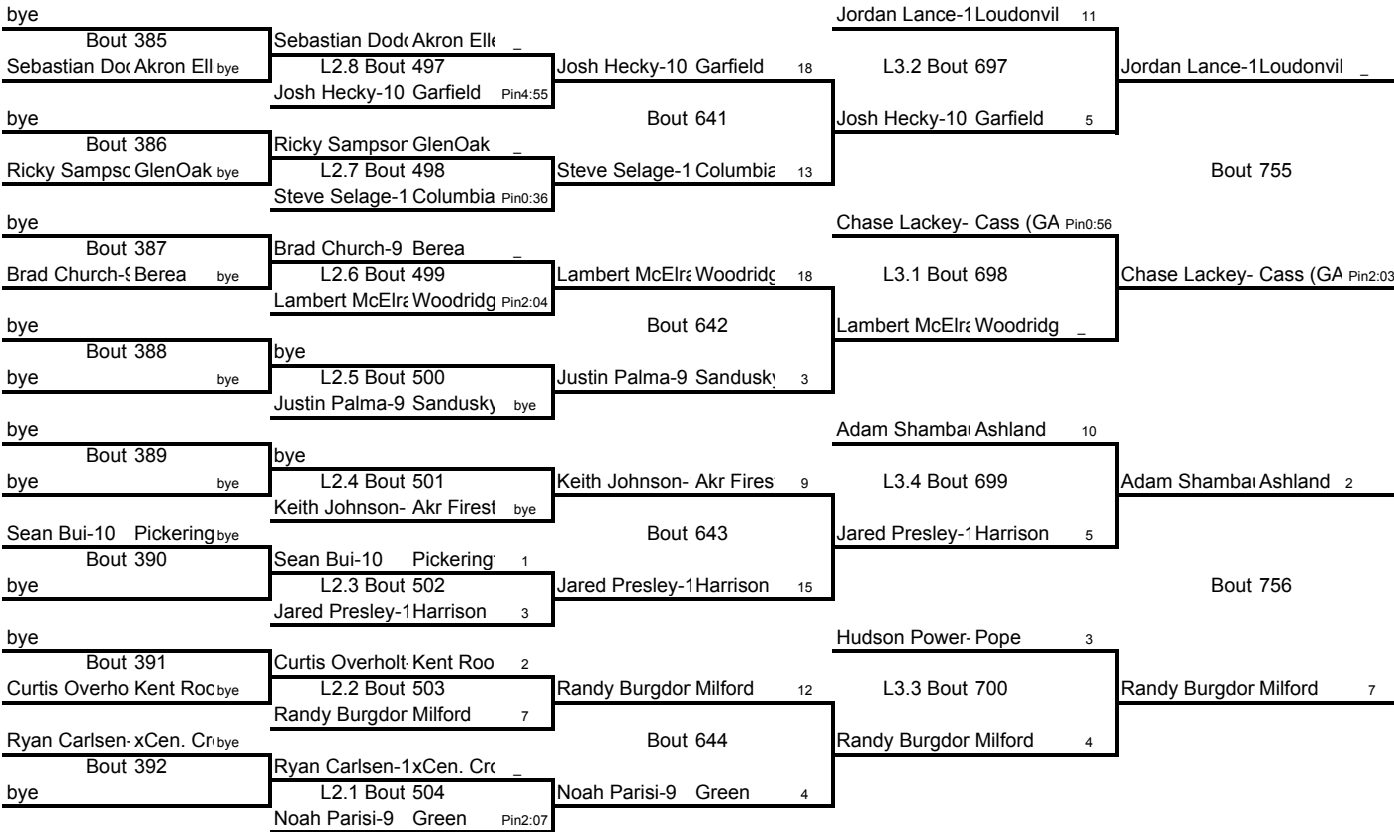

Weight Class 135 lbs

Weight Class 135 lbs

PONDEROSA
Steakhouse
135 Great Oaks Trail

Weight Class 140 lbs

140

Weight Class 140 lbs

PONDEROSA
Steakhouse
135 Great Oaks Trail

Weight Class 145 lbs