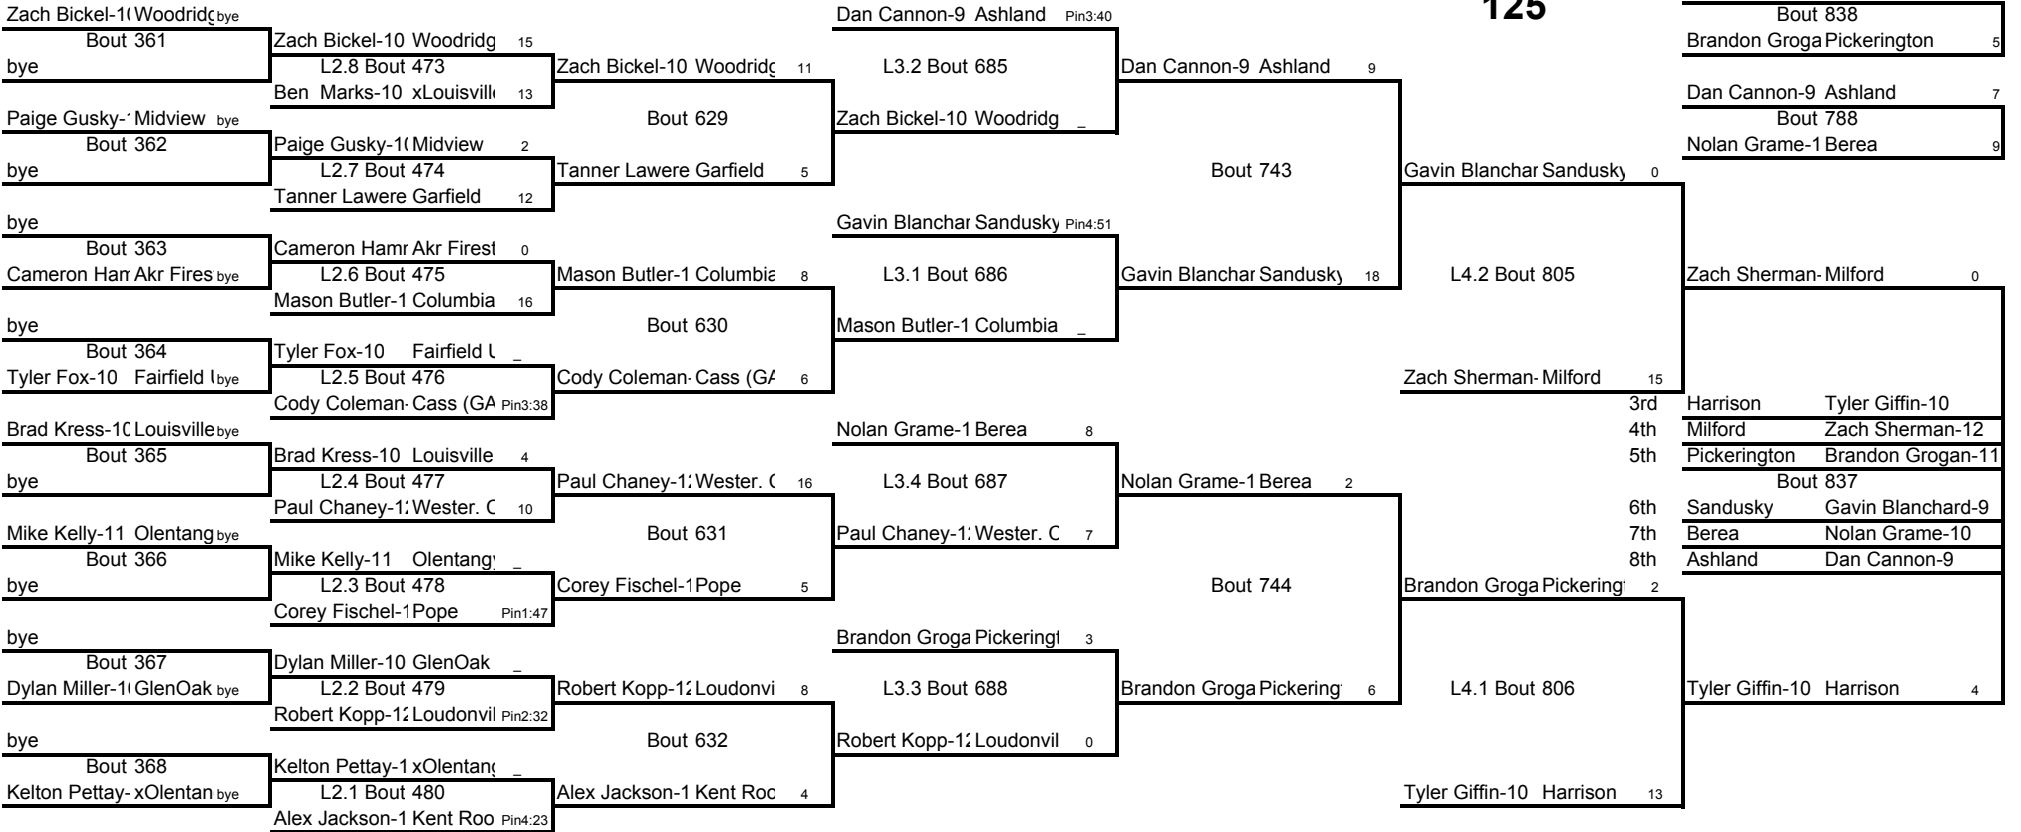

Weight Class 103 lbs

PONDEROSA
Steakhouse
135 Great Oaks Trail

Weight Class 112 lbs

112

Weight Class 112 lbs

PONDEROSA
Steakhouse
135 Great Oaks Trail

Weight Class 119 lbs

Weight Class 119 lbs

PONDEROSA
Steakhouse
135 Great Oaks Trail

Weight Class 125 lbs

Weight Class 125 lbs

PONDEROSA
Steakhouse
135 Great Oaks Trail

Weight Class 130 lbs

Weight Class 130 lbs

PONDEROSA
Steakhouse
135 Great Oaks Trail

Weight Class 285 lbs

285

Weight Class 285 lbs

PONDEROSA
Steakhouse
135 Great Oaks Trail