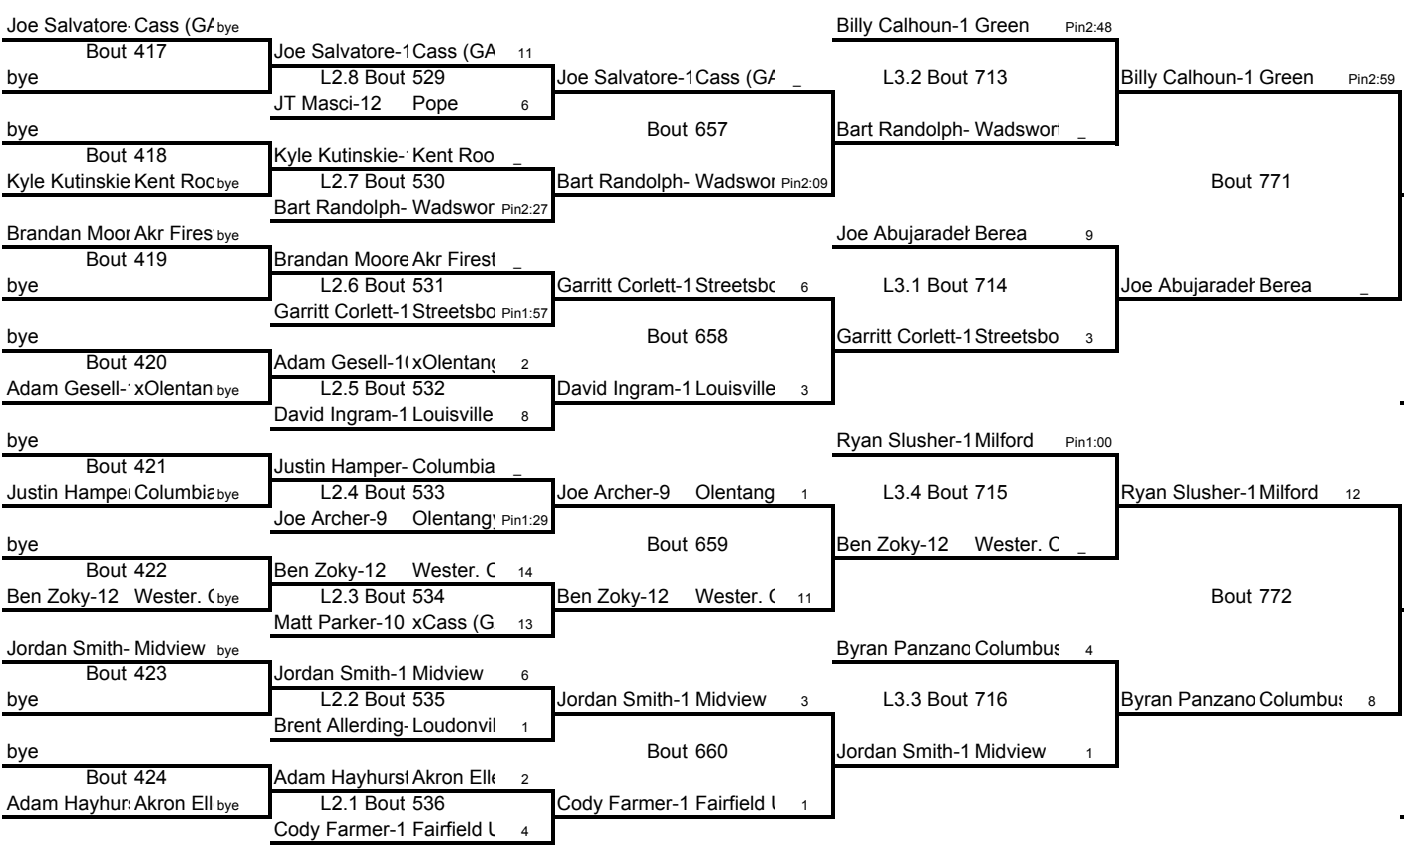

Weight Class 171 lbs