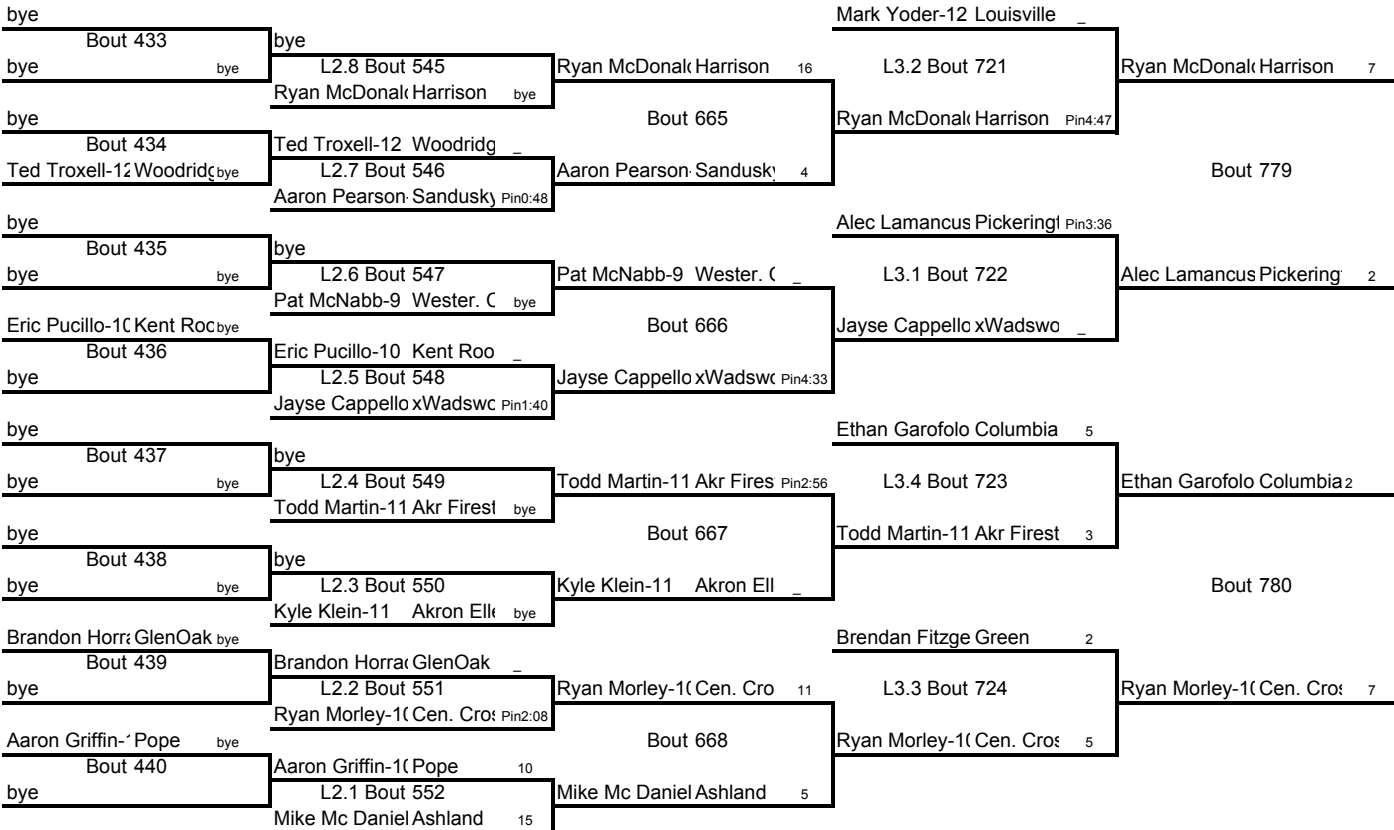

PONDEROSA
Steakhouse
135 Great Oaks Trail

Weight Class 171 lbs

Weight Class 171 lbs

PONDEROSA
 Steakhouse
 135 Great Oaks Trail

Weight Class 215 lbs

215

Weight Class 215 lbs

PONDEROSA
Steakhouse
135 Great Oaks Trail

Weight Class 285 lbs

285

Weight Class 285 lbs

PONDEROSA
Steakhouse
135 Great Oaks Trail