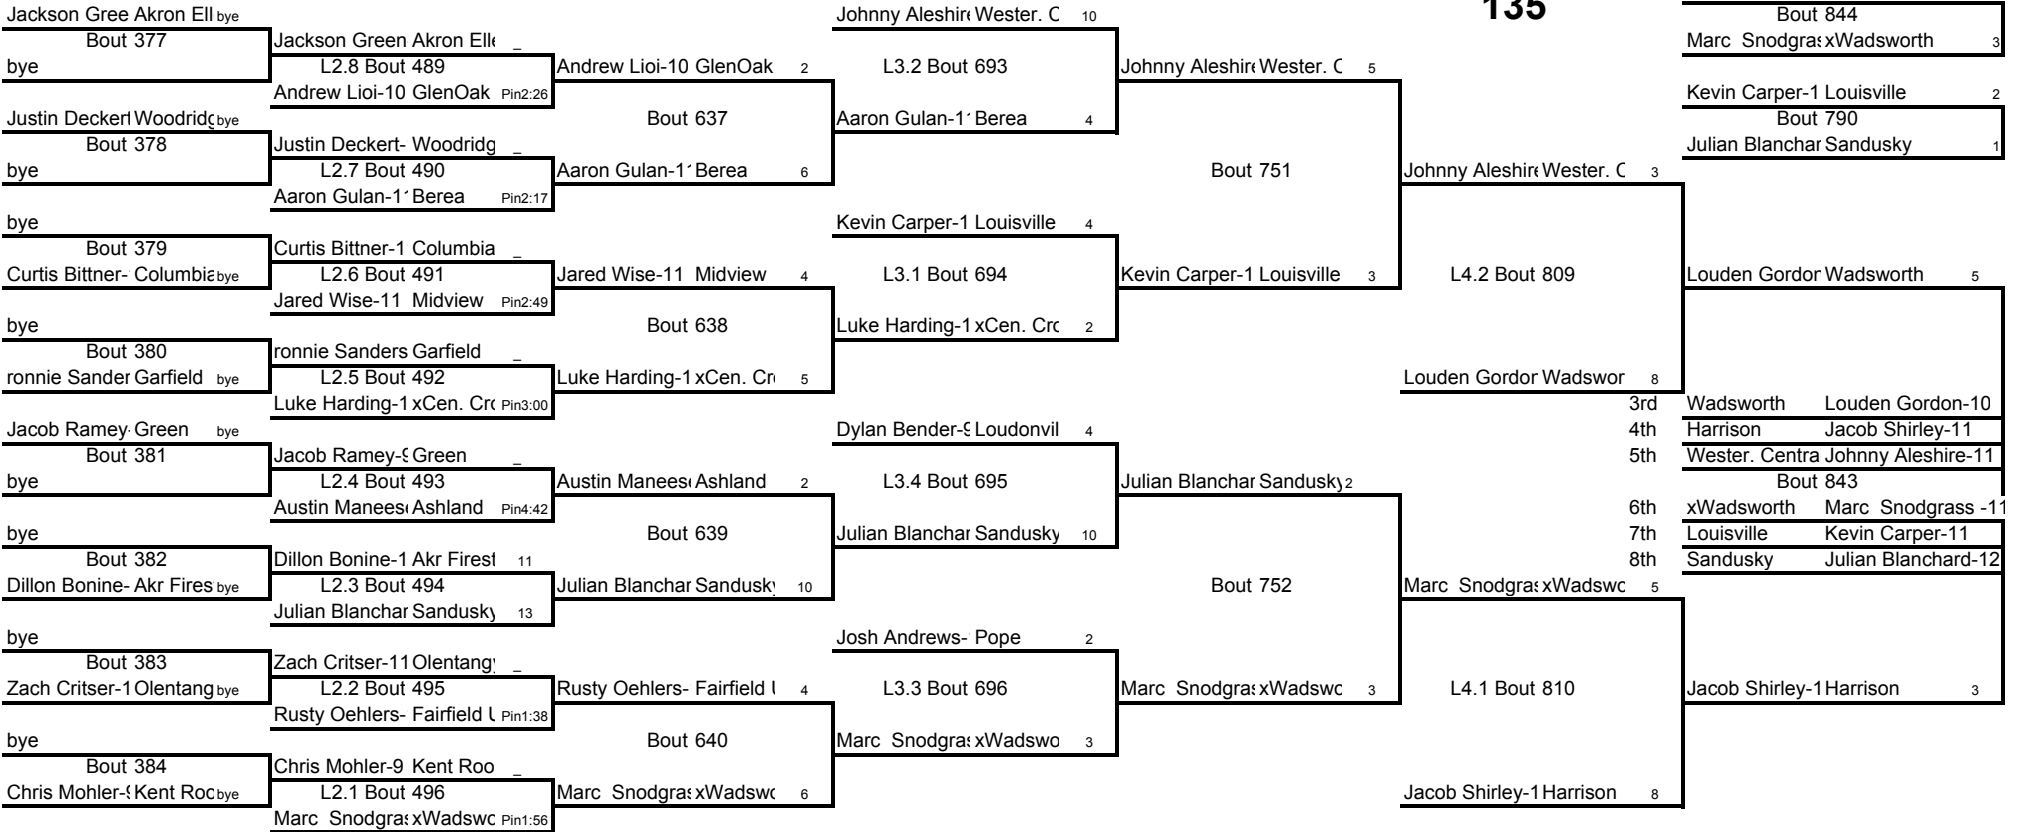

Weight Class 135 lbs

Weight Class 135 lbs

PONDEROSA
Steakhouse
135 Great Oaks Trail