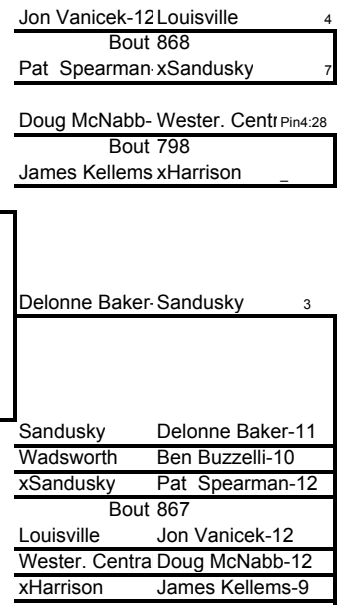

PONDEROSA
Steakhouse
135 Great Oaks Trail

Weight Class 171 lbs

Weight Class 171 lbs

PONDEROSA
 Steakhouse
 135 Great Oaks Trail

Weight Class 215 lbs

215

Weight Class 215 lbs

PONDEROSA
Steakhouse
135 Great Oaks Trail

Weight Class 285 lbs

285

Weight Class 285 lbs

PONDEROSA
Steakhouse
135 Great Oaks Trail