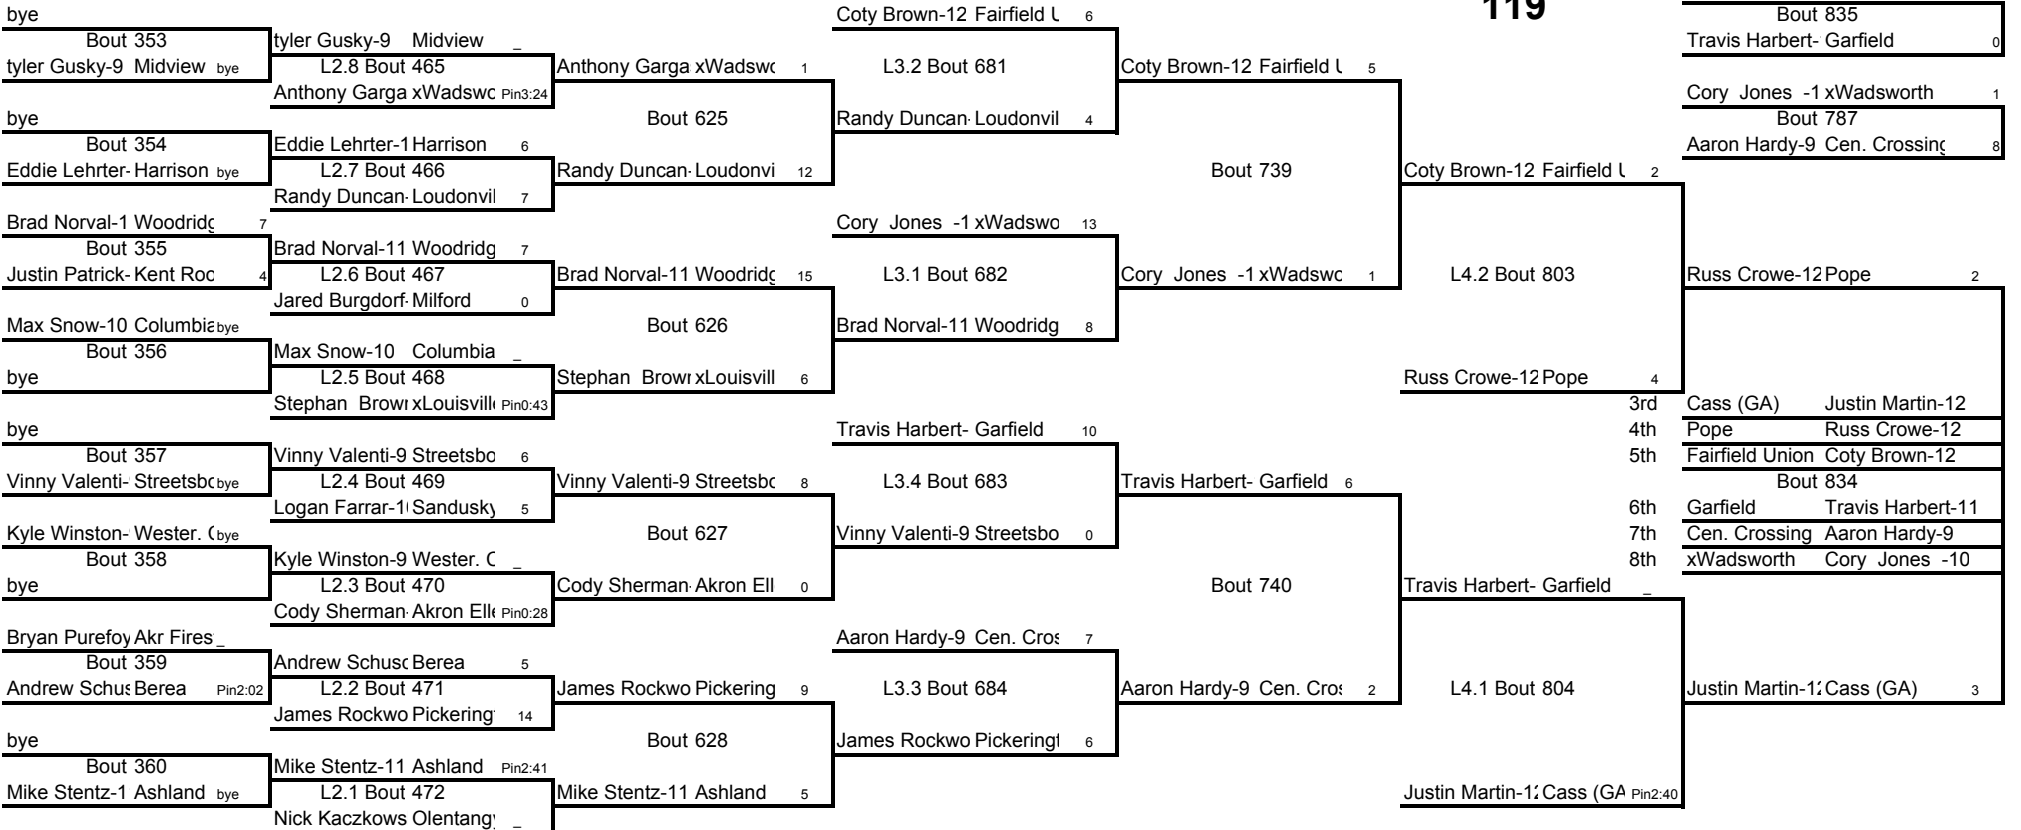

Weight Class 103 lbs

PONDEROSA
Steakhouse
135 Great Oaks Trail

Weight Class 112 lbs

112

Weight Class 112 lbs

PONDEROSA
Steakhouse
135 Great Oaks Trail

Weight Class 119 lbs

Weight Class 119 lbs

PONDEROSA
Steakhouse
135 Great Oaks Trail

Weight Class 125 lbs

Weight Class 125 lbs

PONDEROSA
Steakhouse
135 Great Oaks Trail

Weight Class 130 lbs

Weight Class 130 lbs

PONDEROSA
Steakhouse
135 Great Oaks Trail

Weight Class 285 lbs

285

Weight Class 285 lbs

PONDEROSA
Steakhouse
135 Great Oaks Trail