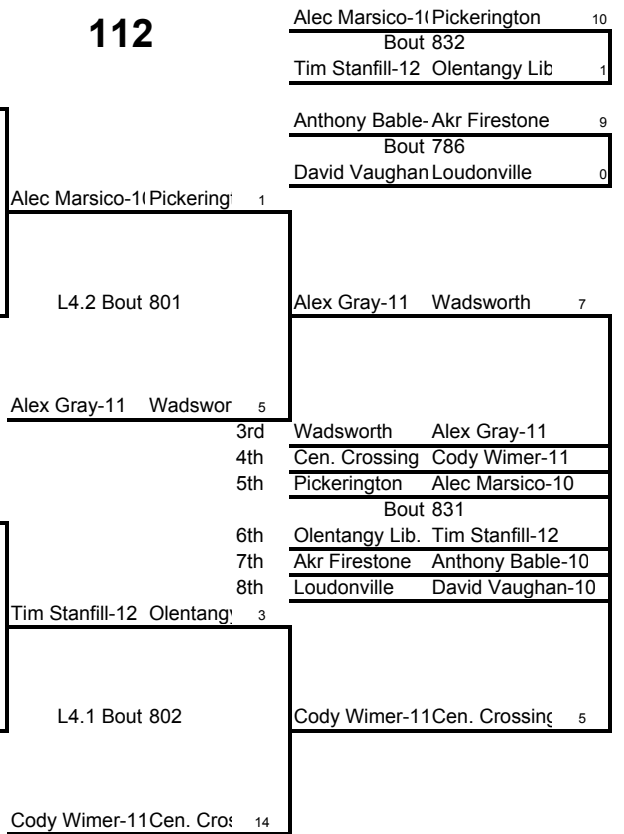

Weight Class 103 lbs

PONDEROSA
Steakhouse
135 Great Oaks Trail

Weight Class 112 lbs

112

Weight Class 112 lbs

PONDEROSA
Steakhouse
135 Great Oaks Trail

Weight Class 119 lbs

Weight Class 119 lbs

PONDEROSA
Steakhouse
135 Great Oaks Trail

Weight Class 125 lbs

Weight Class 125 lbs

PONDEROSA
Steakhouse
135 Great Oaks Trail

Weight Class 130 lbs

Weight Class 130 lbs

PONDEROSA
Steakhouse
135 Great Oaks Trail