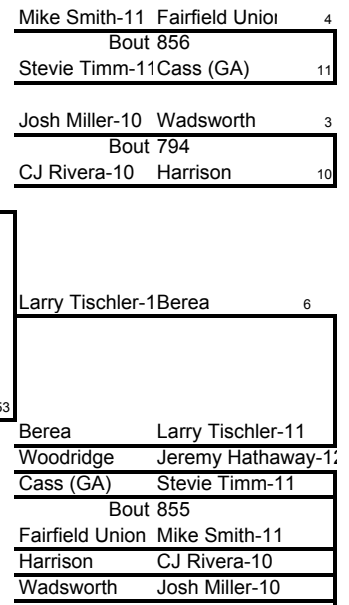

Weight Class 145 lbs

PONDEROSA
Steakhouse
135 Great Oaks Trail

Weight Class 152 lbs

Weight Class 152 lbs

PONDEROSA
Steakhouse
135 Great Oaks Trail

Weight Class 160 lbs

160

Weight Class 160 lbs

PONDEROSA
Steakhouse
135 Great Oaks Trail

Weight Class 171 lbs

Weight Class 171 lbs

PONDEROSA
 Steakhouse
 135 Great Oaks Trail

Weight Class 215 lbs

215

Weight Class 215 lbs

PONDEROSA
Steakhouse
135 Great Oaks Trail