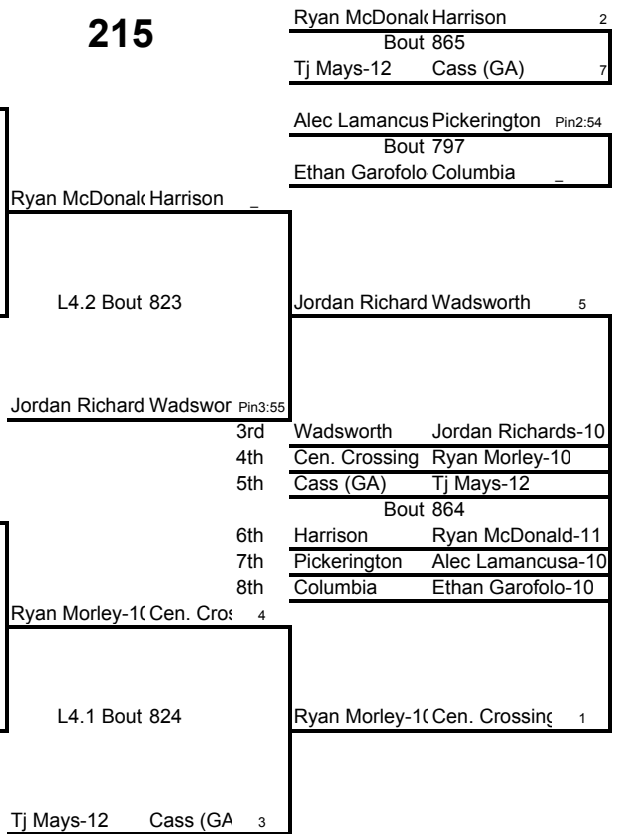

PONDEROSA
Steakhouse
135 Great Oaks Trail

Weight Class 171 lbs

Weight Class 171 lbs

PONDEROSA
 Steakhouse
 135 Great Oaks Trail

Weight Class 215 lbs

215

Weight Class 215 lbs

PONDEROSA
Steakhouse
135 Great Oaks Trail

Weight Class 285 lbs

285

Weight Class 285 lbs

PONDEROSA
Steakhouse
135 Great Oaks Trail