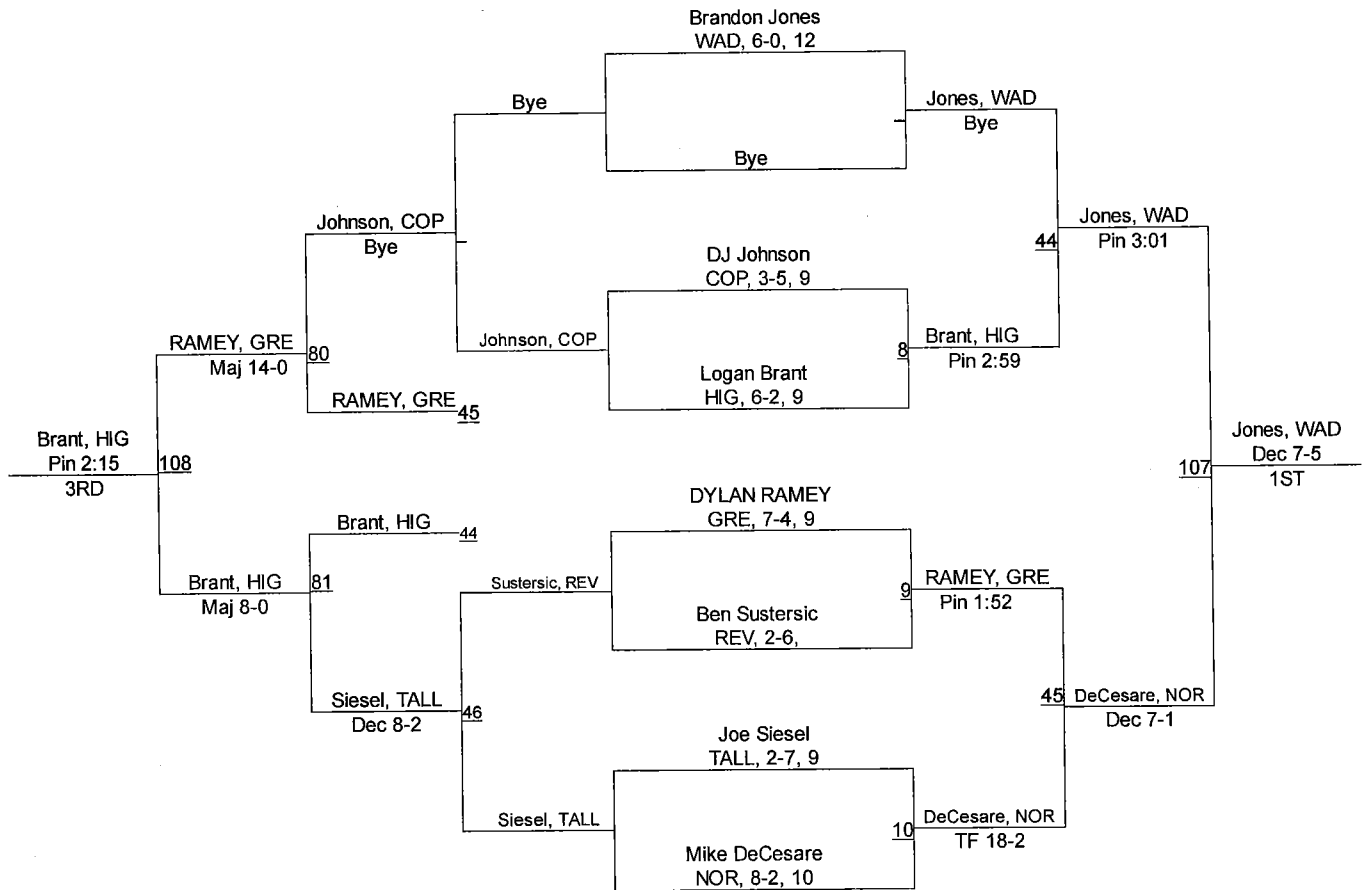

Team Scores

1. WADSWORTH	224.0
2. NORDONIA	160.5
3. GREEN	158.5
4. HIGHLAND	158.5
5. REVERE	100.0
6. COPLEY	90.0
7. TALLMADGE	59.0
8. CLOVERLEAF	16.0

2012 Suburban League Tournament

2012 Suburban League Tournament

2012 Suburban League Tournament

2012 Suburban League Tournament

132

2012 Suburban League Tournament

2012 Suburban League Tournament

152

2012 Suburban League Tournament

2012 Suburban League Tournament

2012 Suburban League Tournament

2012 Suburban League Tournament