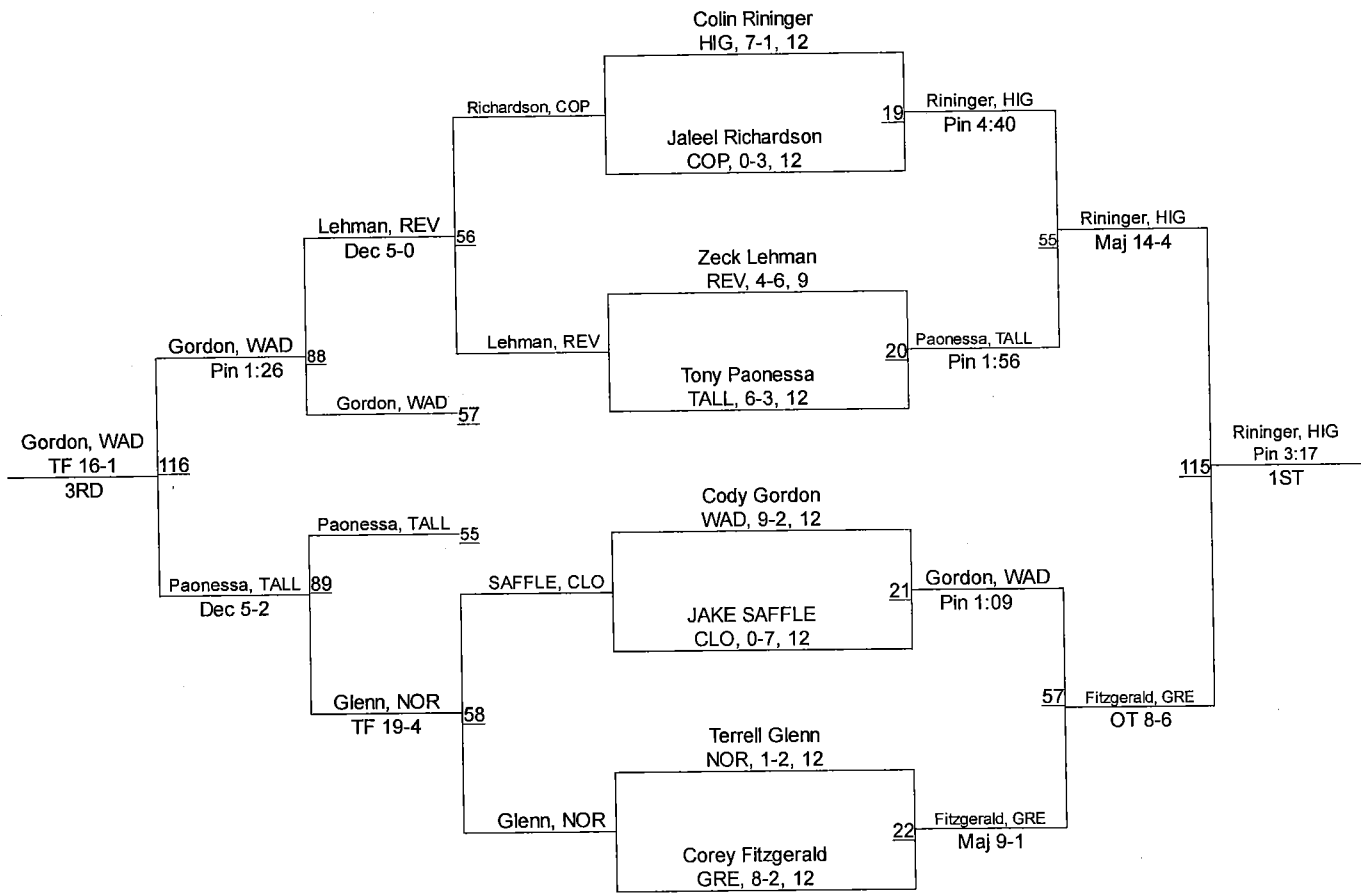

2012 Suburban League Tournament

2012 Suburban League Tournament

132

2012 Suburban League Tournament

2012 Suburban League Tournament

152

2012 Suburban League Tournament

2012 Suburban League Tournament