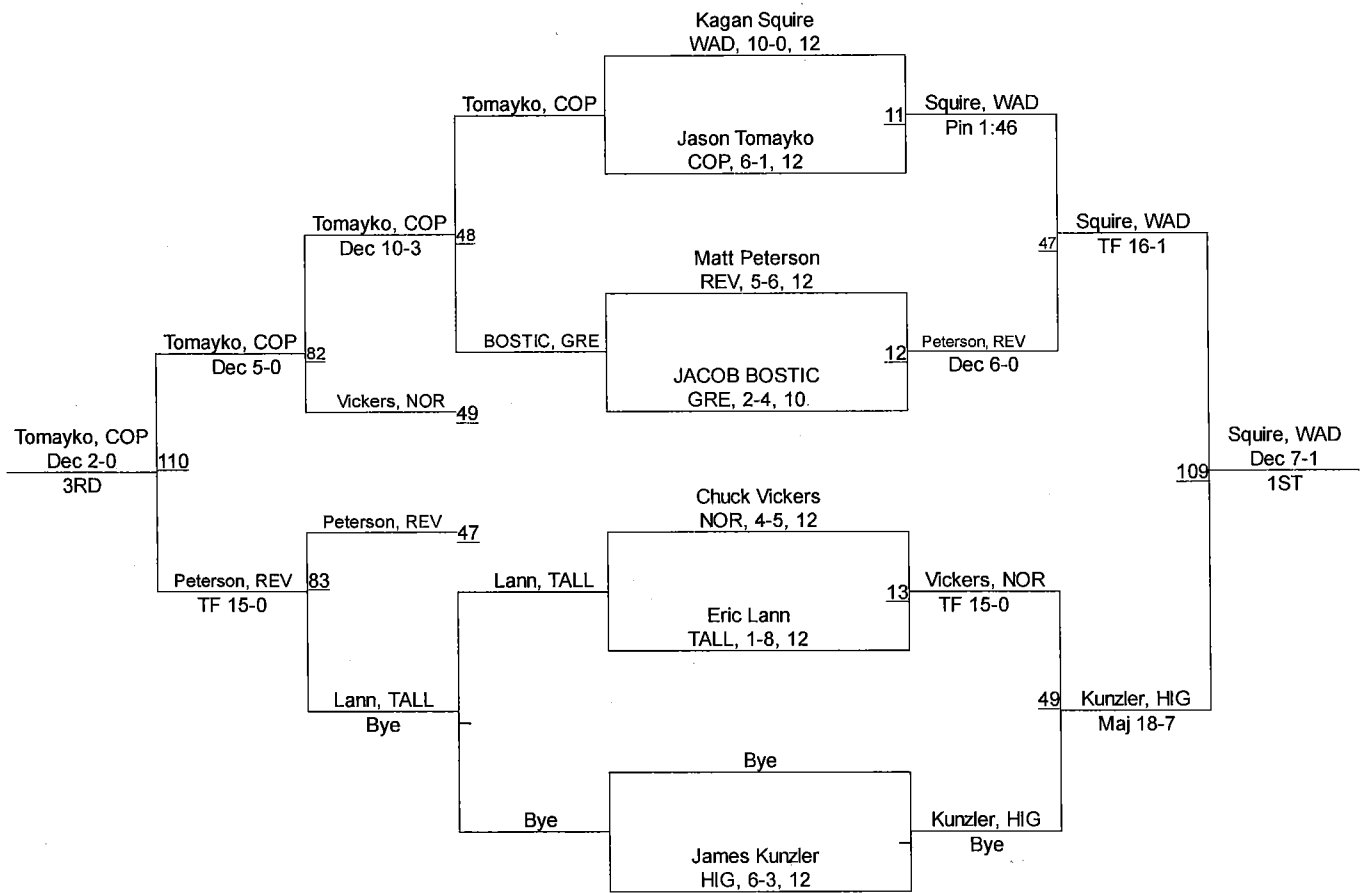

Team Scores

1. WADSWORTH	224.0
2. NORDONIA	160.5
3. GREEN	158.5
4. HIGHLAND	158.5
5. REVERE	100.0
6. COPLEY	90.0
7. TALLMADGE	59.0
8. CLOVERLEAF	16.0

2012 Suburban League Tournament

2012 Suburban League Tournament

2012 Suburban League Tournament

2012 Suburban League Tournament

132

2012 Suburban League Tournament

2012 Suburban League Tournament

152

2012 Suburban League Tournament

2012 Suburban League Tournament