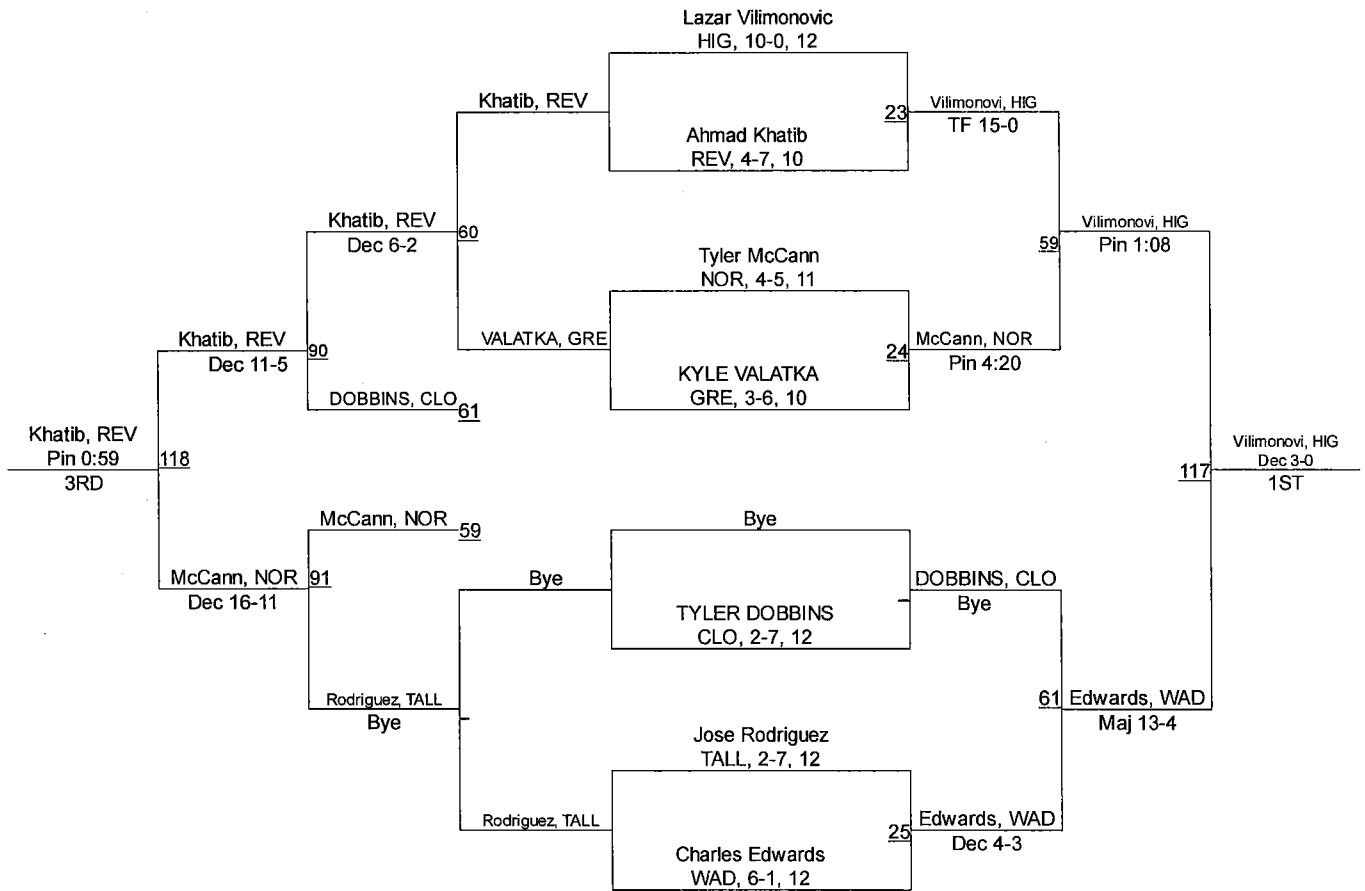

2012 Suburban League Tournament

2012 Suburban League Tournament

132

2012 Suburban League Tournament

2012 Suburban League Tournament

152

2012 Suburban League Tournament

2012 Suburban League Tournament