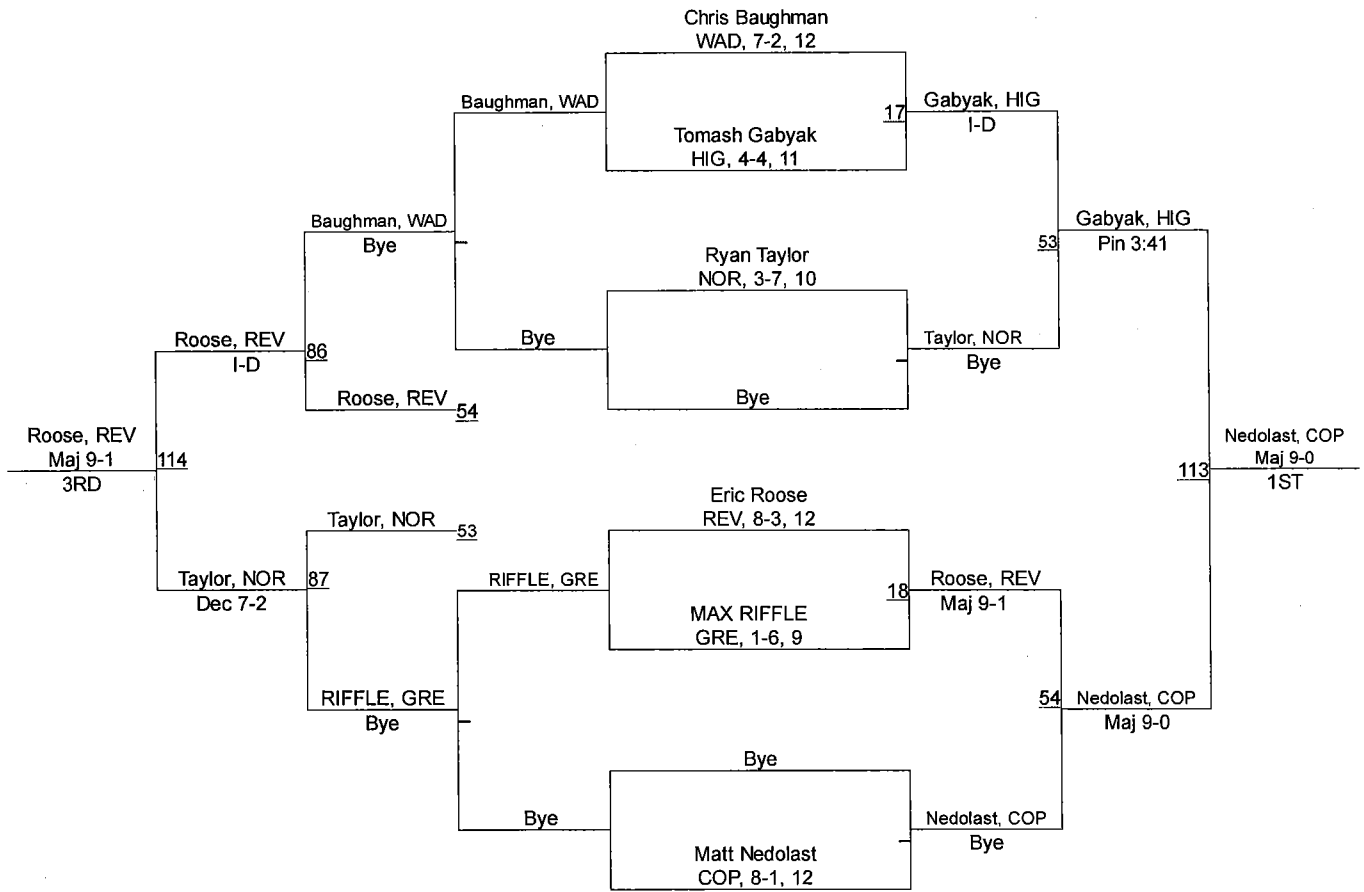

2012 Suburban League Tournament

2012 Suburban League Tournament

132

2012 Suburban League Tournament

2012 Suburban League Tournament

152

2012 Suburban League Tournament

2012 Suburban League Tournament