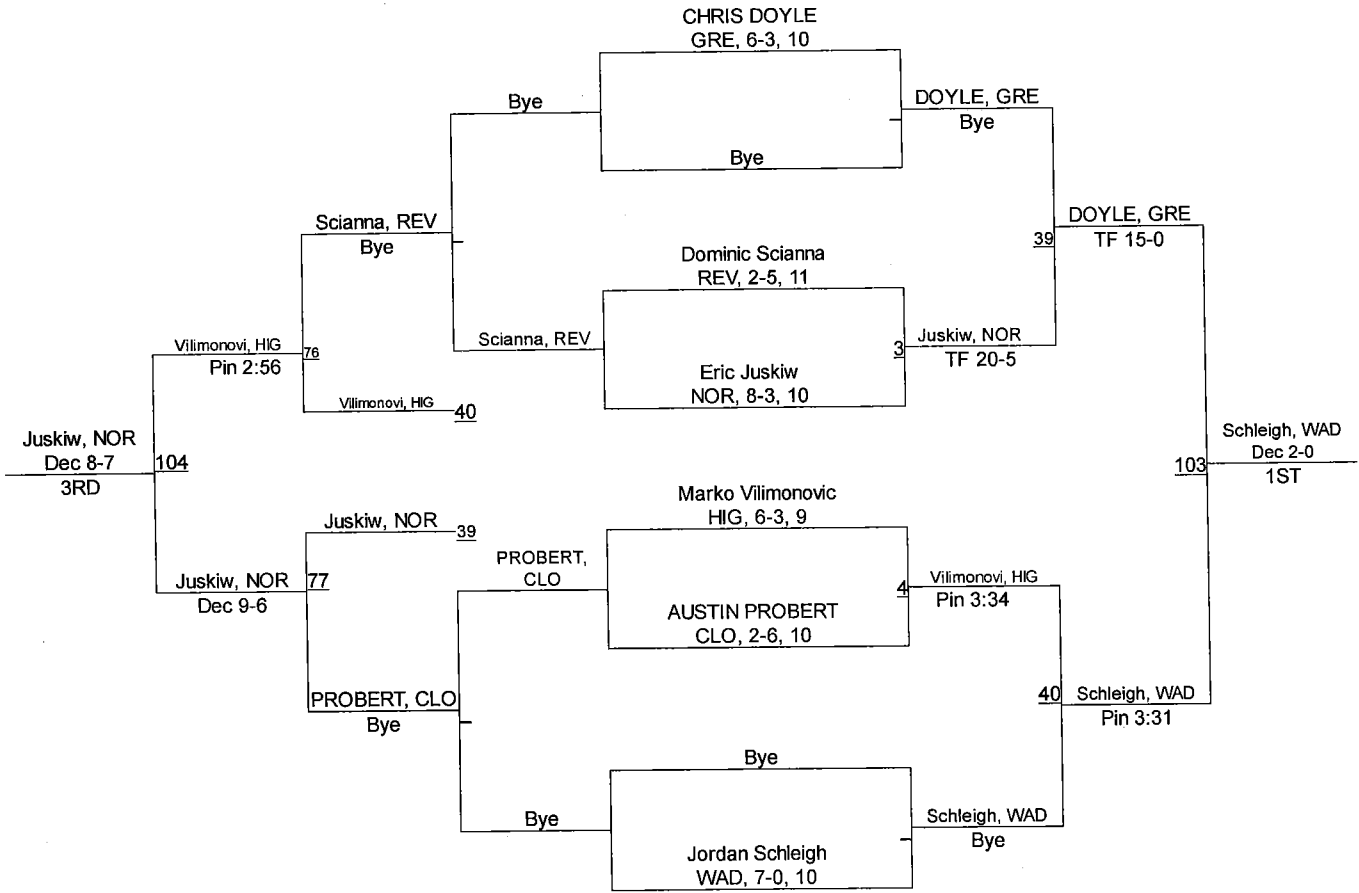

Team Scores

1. WADSWORTH	224.0
2. NORDONIA	160.5
3. GREEN	158.5
4. HIGHLAND	158.5
5. REVERE	100.0
6. COPLEY	90.0
7. TALLMADGE	59.0
8. CLOVERLEAF	16.0

2012 Suburban League Tournament

2012 Suburban League Tournament

2012 Suburban League Tournament

2012 Suburban League Tournament

132

2012 Suburban League Tournament

2012 Suburban League Tournament

152

2012 Suburban League Tournament

2012 Suburban League Tournament