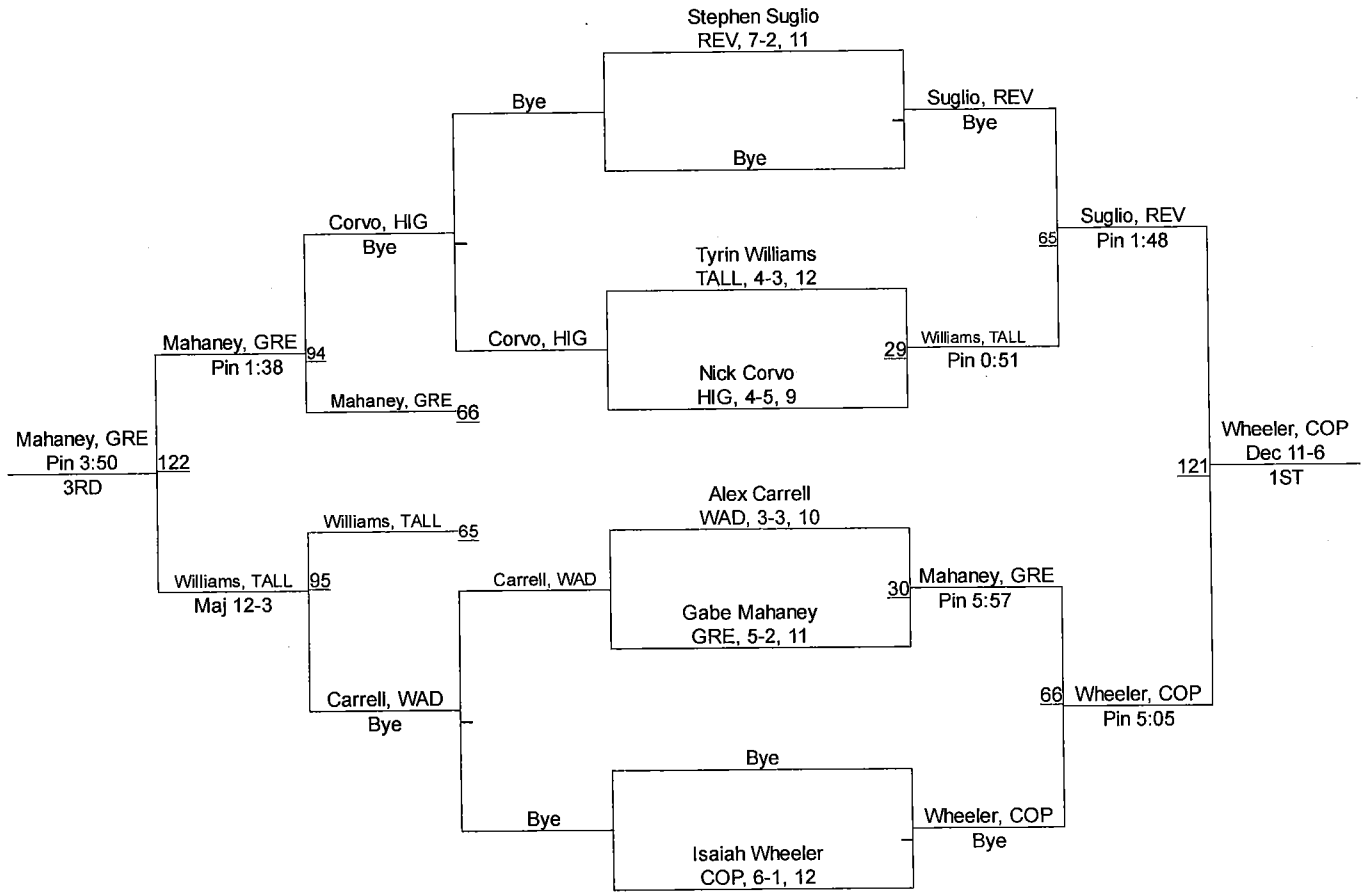

2012 Suburban League Tournament