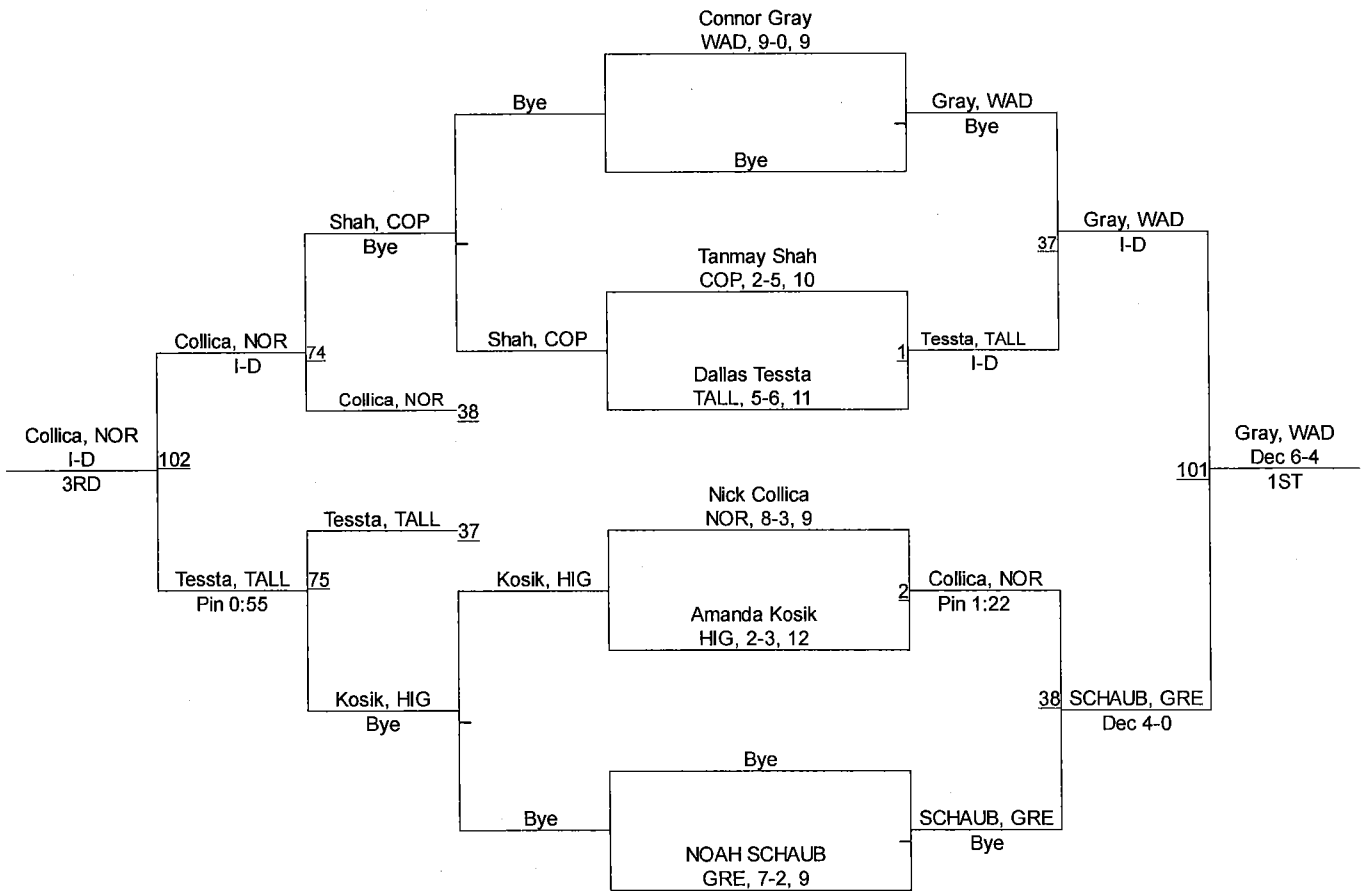

Team Scores

1. WADSWORTH	224.0
2. NORDONIA	160.5
3. GREEN	158.5
4. HIGHLAND	158.5
5. REVERE	100.0
6. COPLEY	90.0
7. TALLMADGE	59.0
8. CLOVERLEAF	16.0

2012 Suburban League Tournament

2012 Suburban League Tournament

2012 Suburban League Tournament

2012 Suburban League Tournament

132

2012 Suburban League Tournament

2012 Suburban League Tournament

152

2012 Suburban League Tournament

2012 Suburban League Tournament