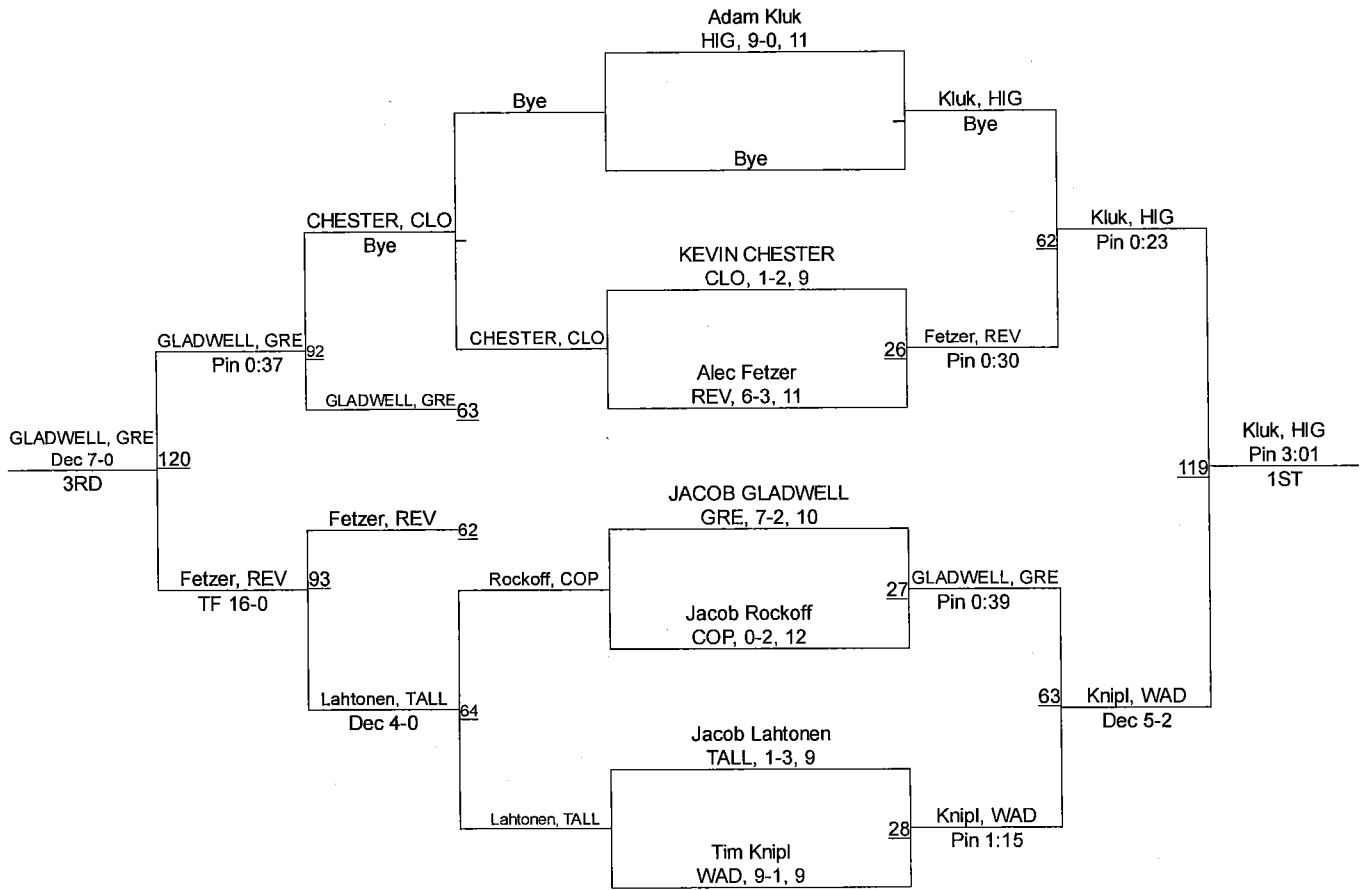

2012 Suburban League Tournament

2012 Suburban League Tournament

132

2012 Suburban League Tournament

2012 Suburban League Tournament

152

2012 Suburban League Tournament

2012 Suburban League Tournament