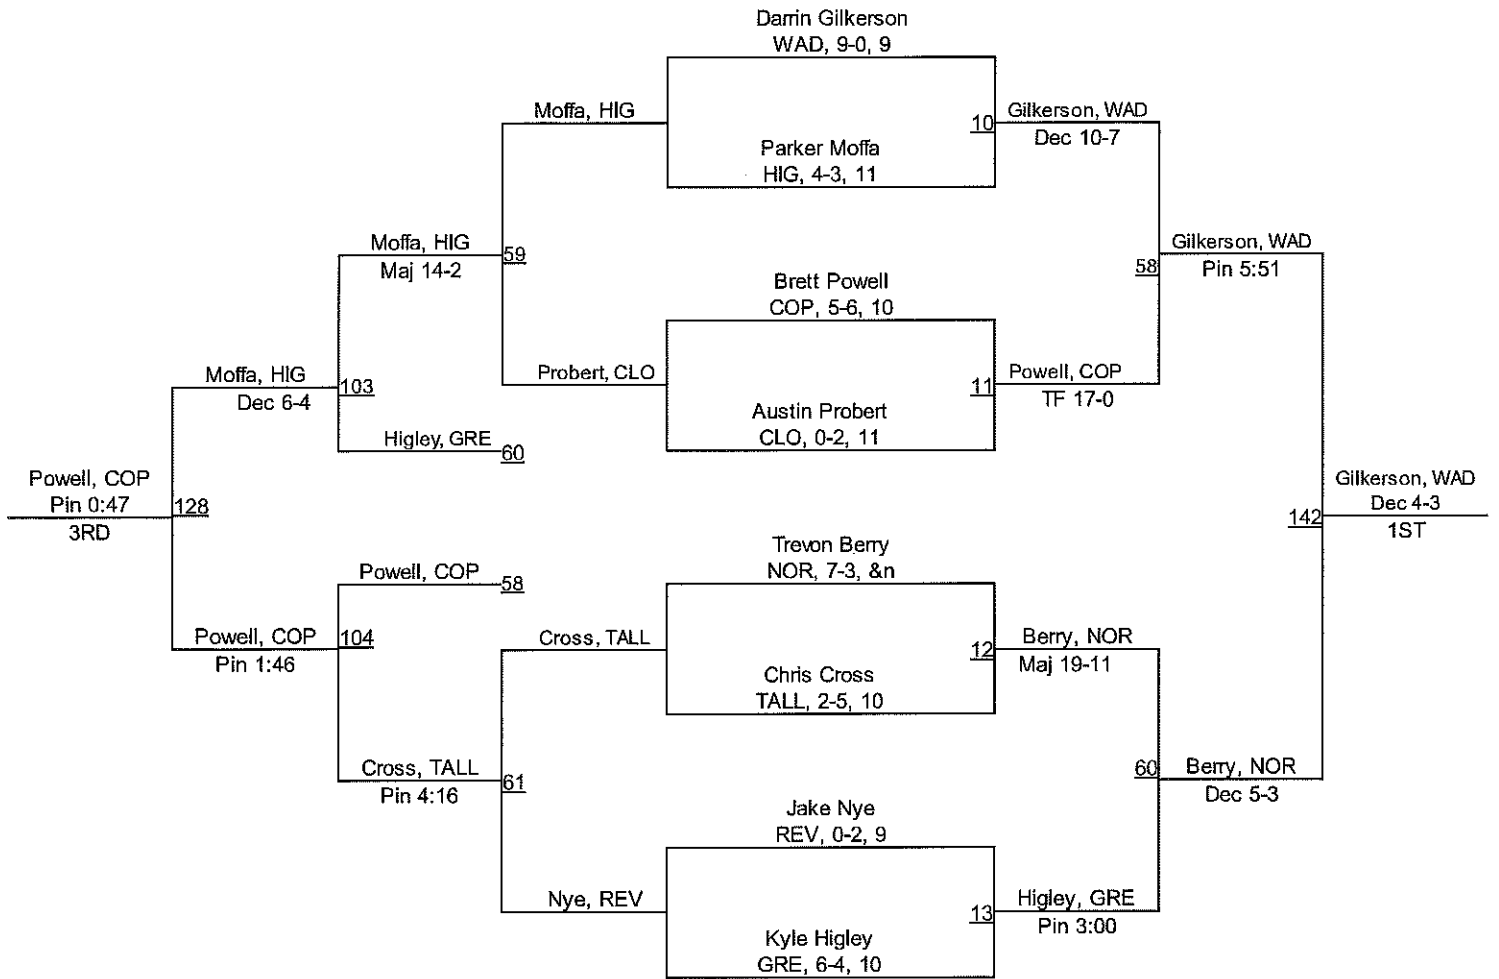

2013 Suburban League Tournament