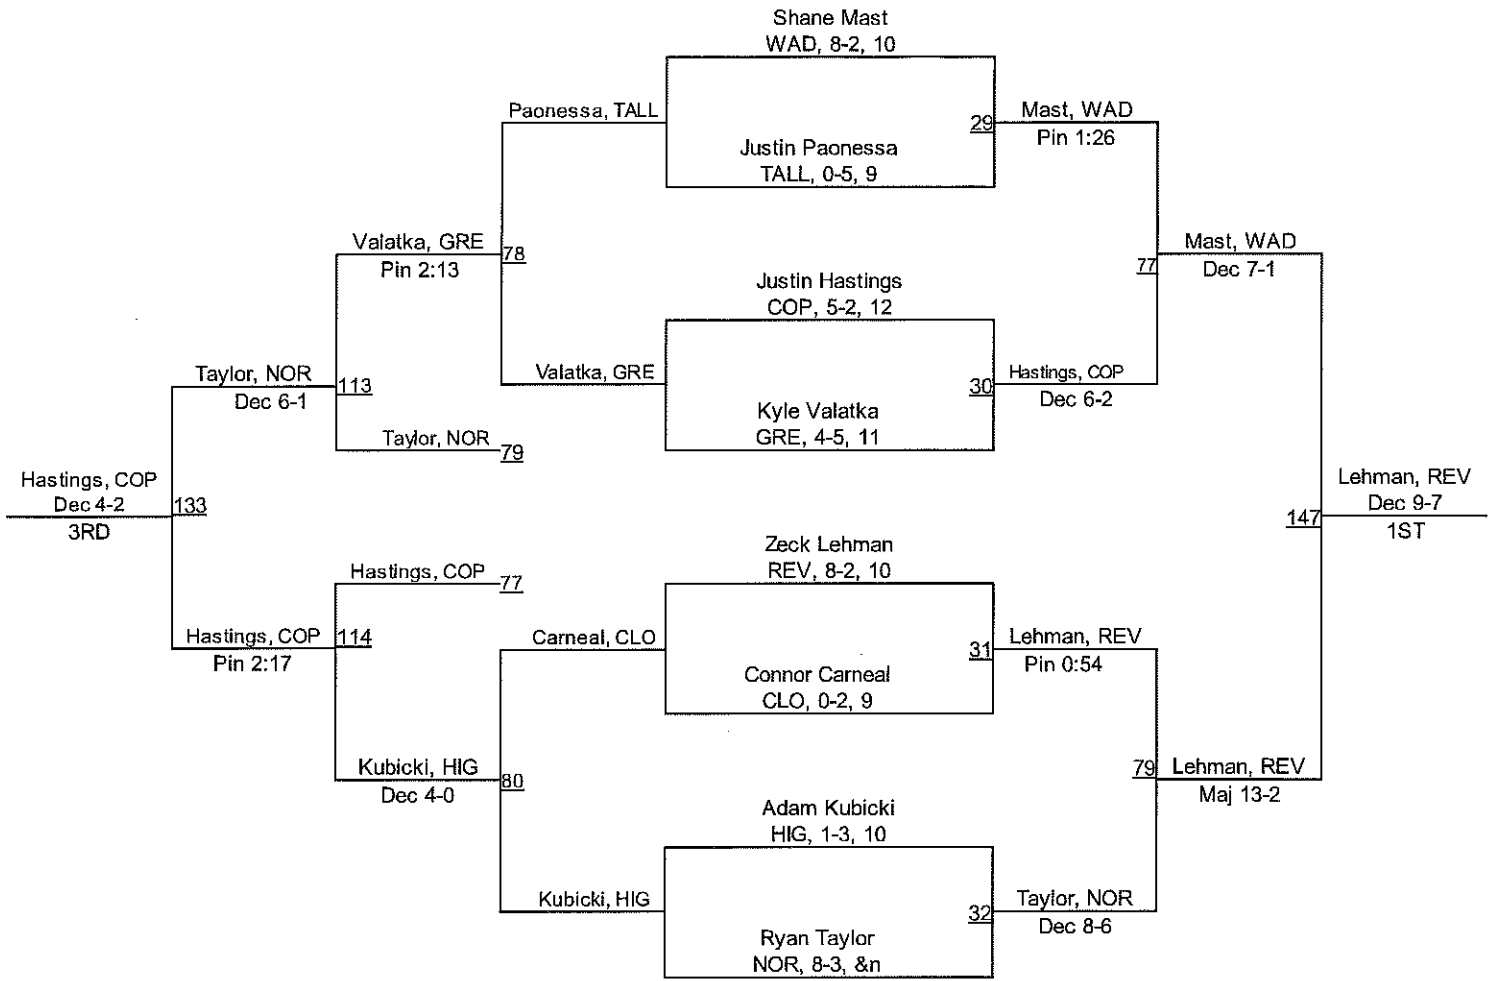

2013 Suburban League Tournament