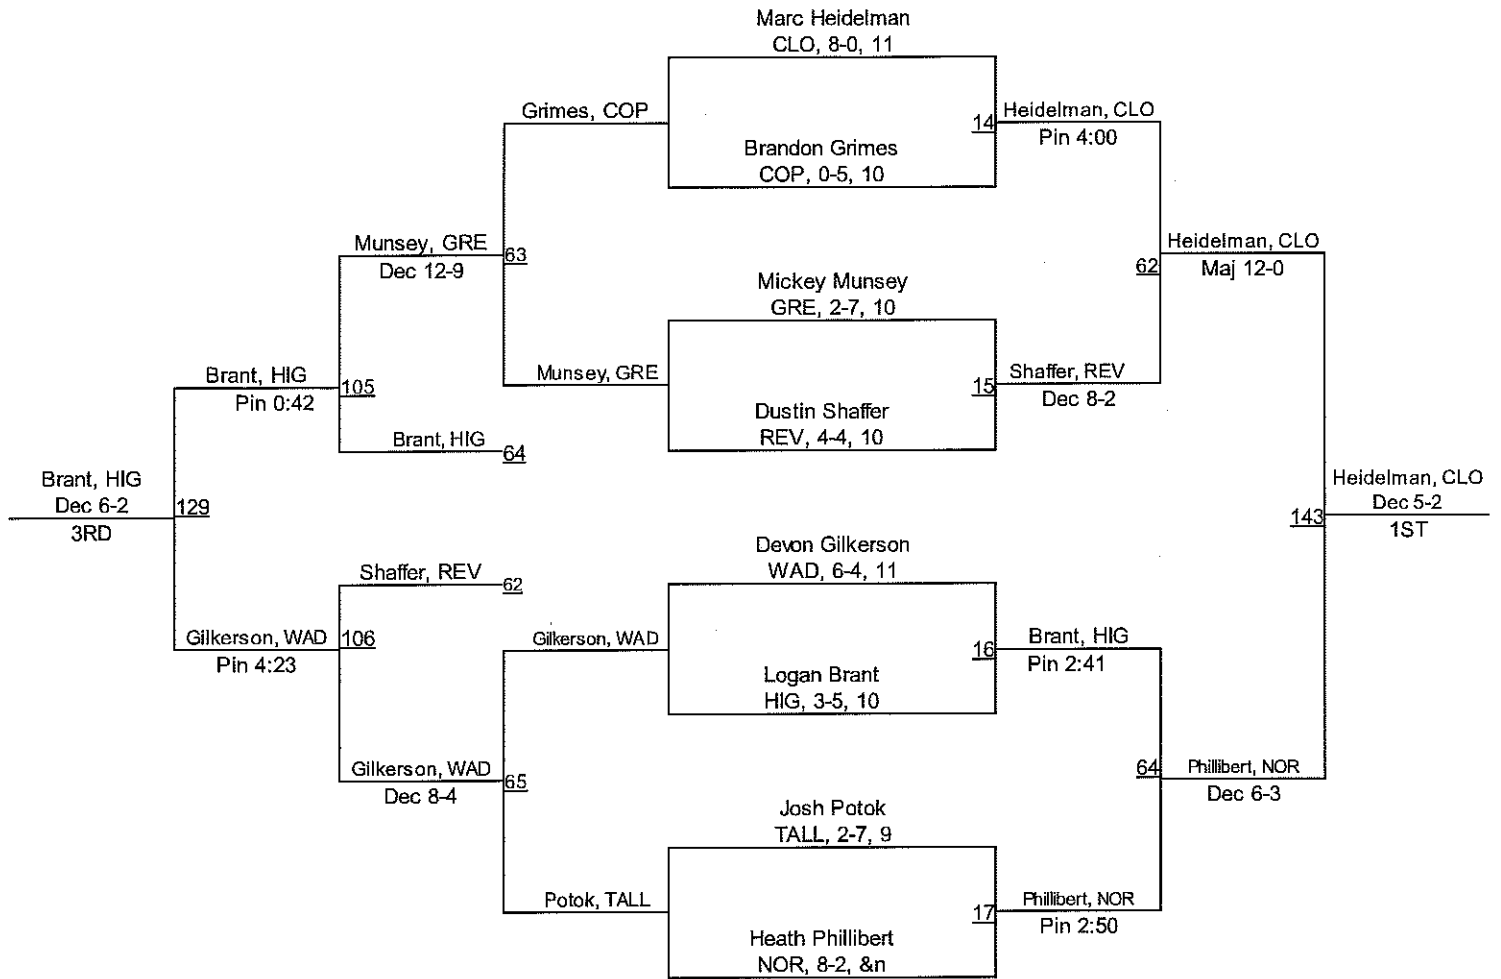

2013 Suburban League Tournament