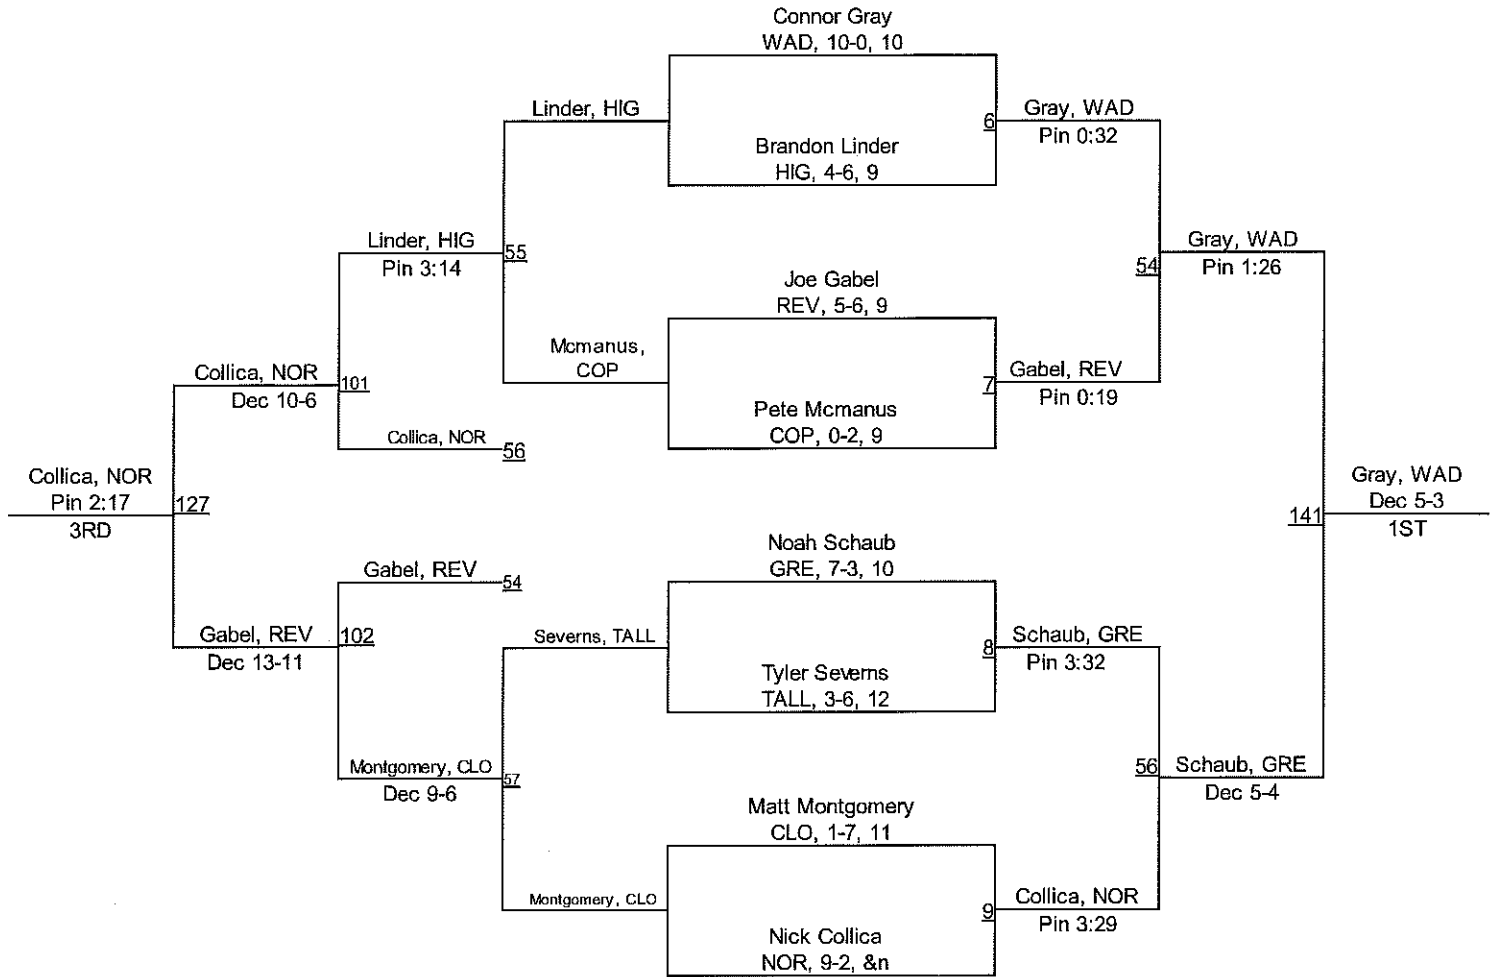

2013 Suburban League Tournament

120