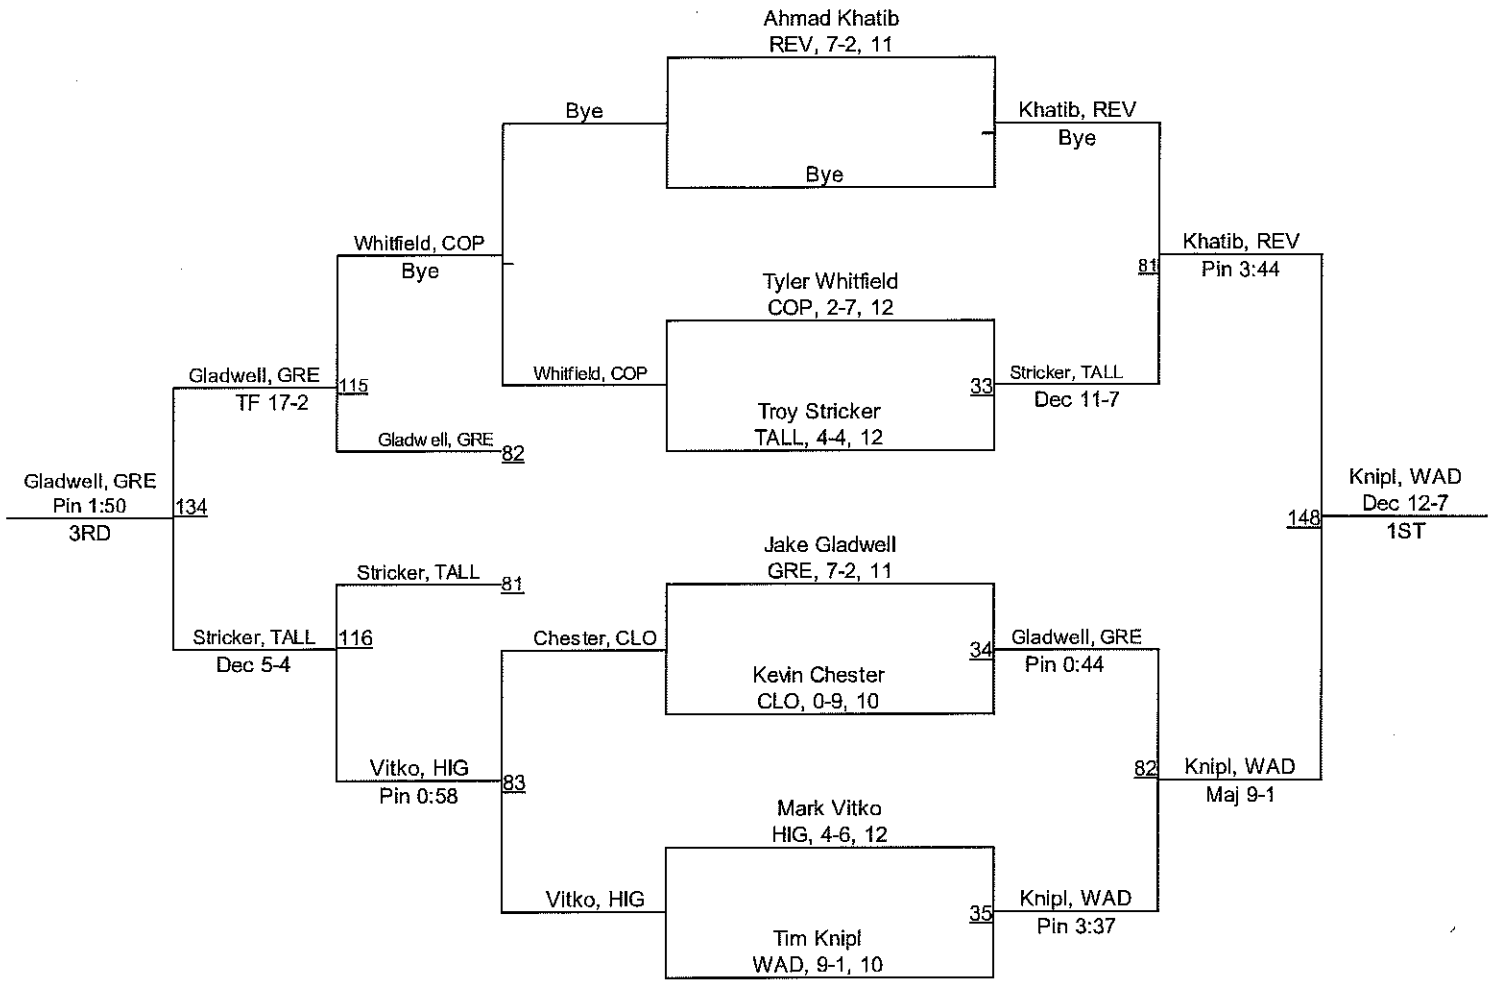

2013 Suburban League Tournament