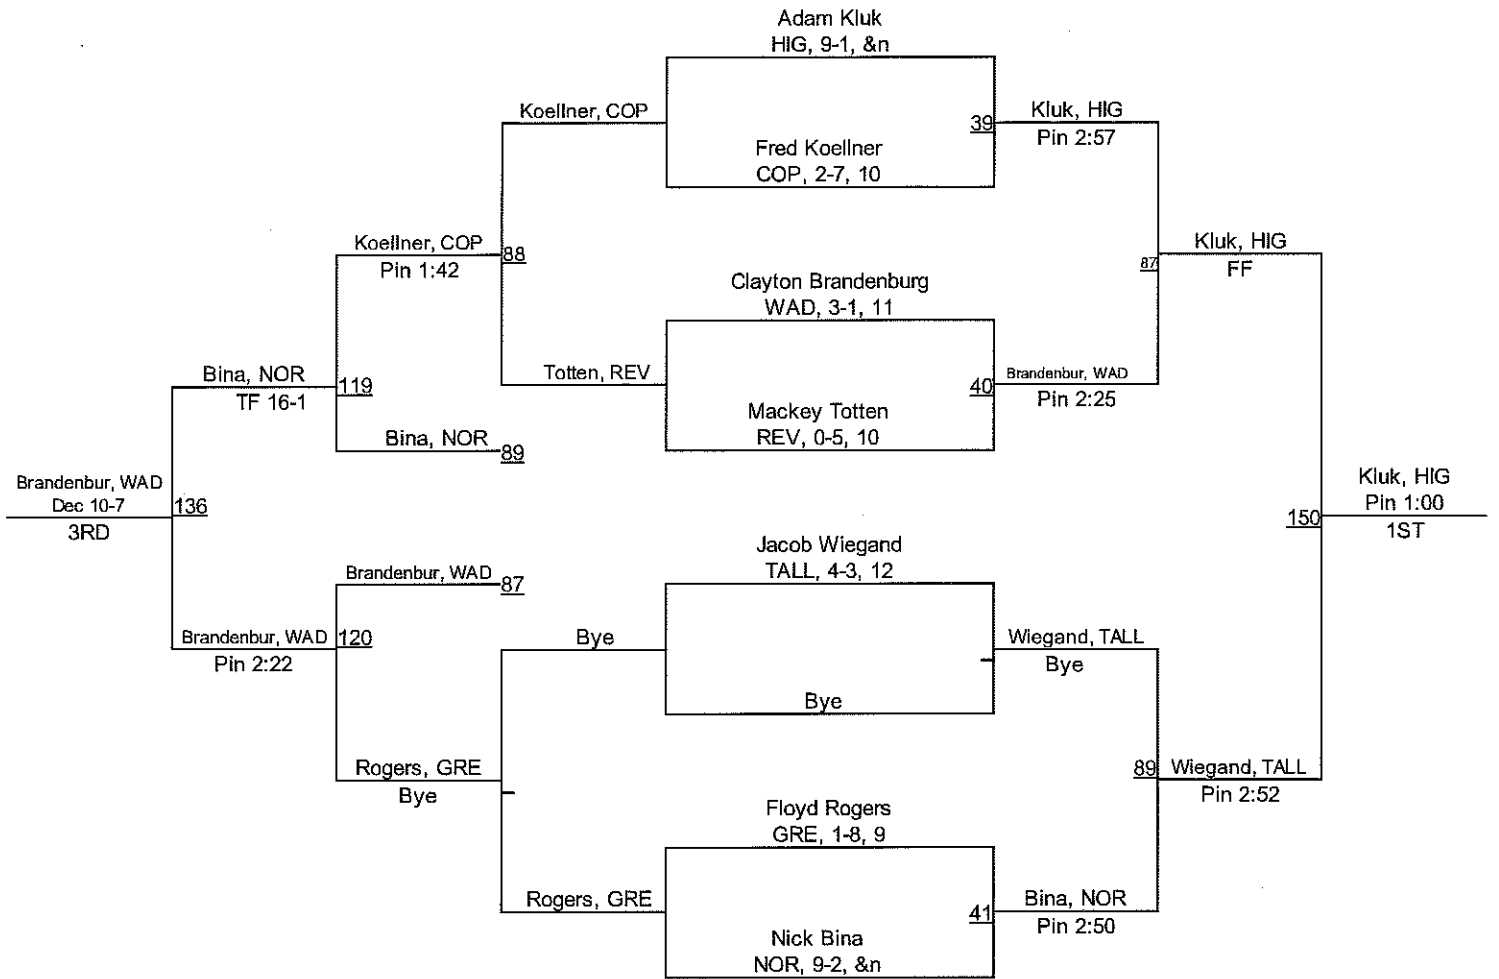

2013 Suburban League Tournament