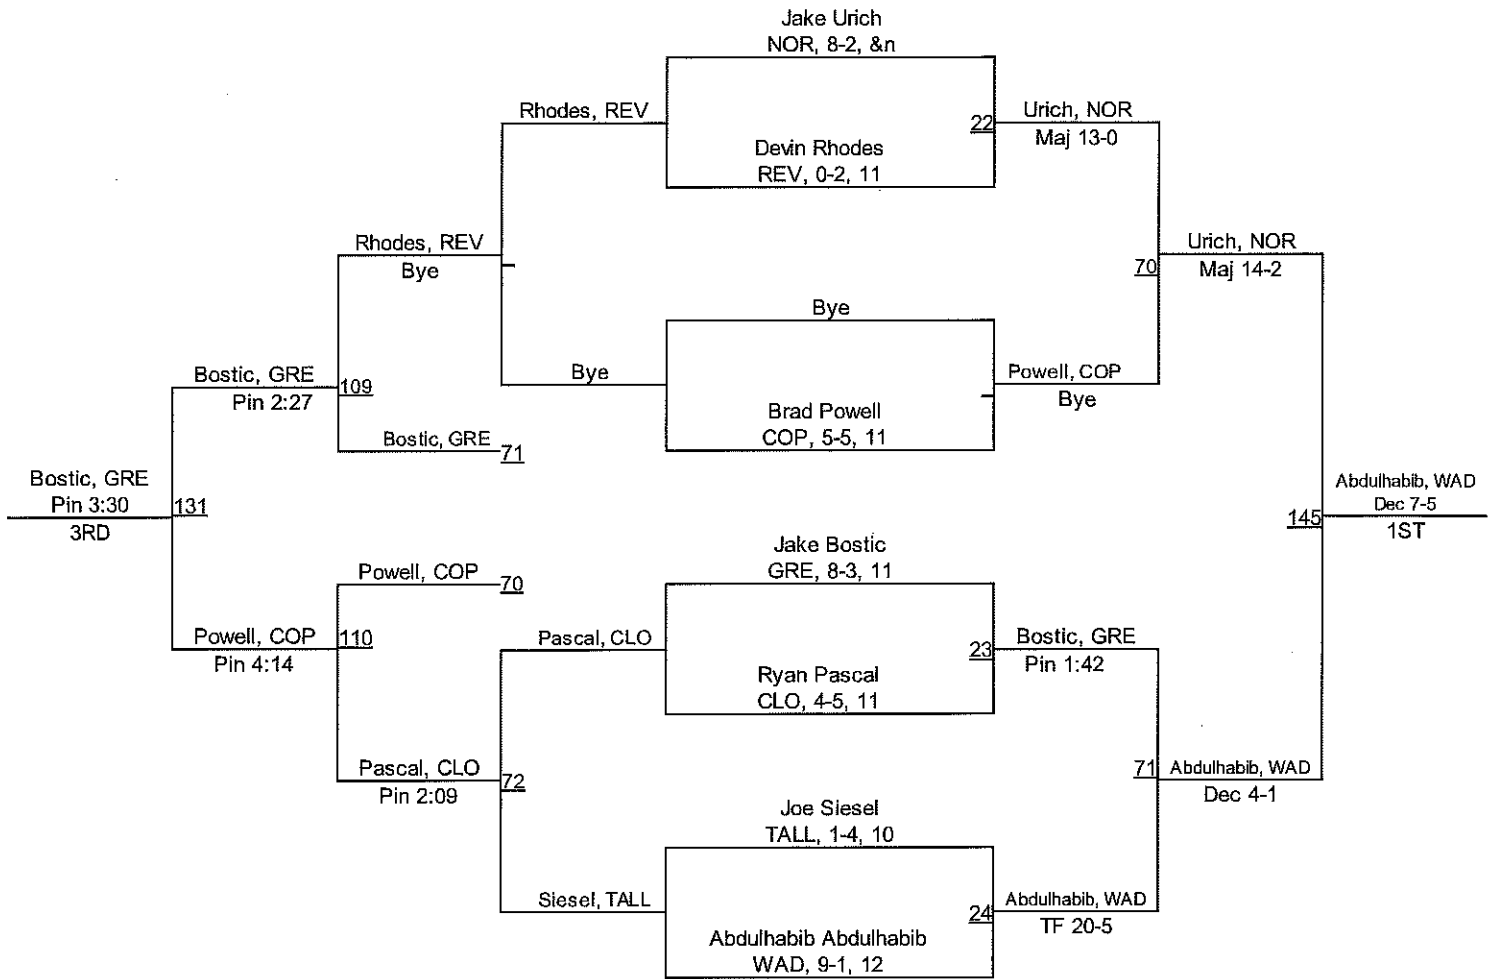

2013 Suburban League Tournament