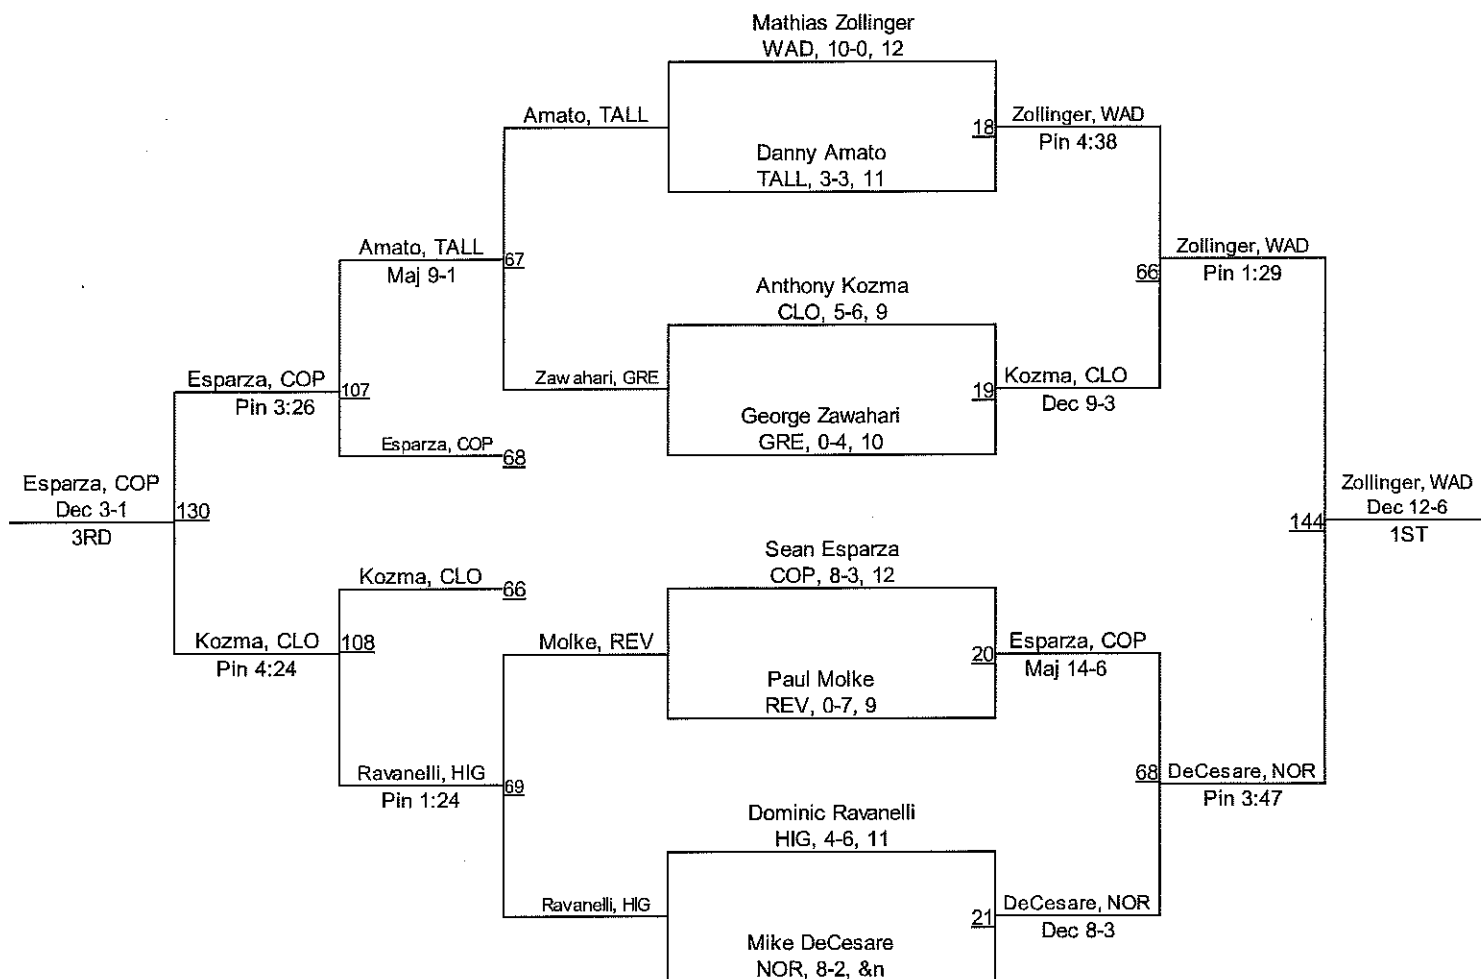

2013 Suburban League Tournament