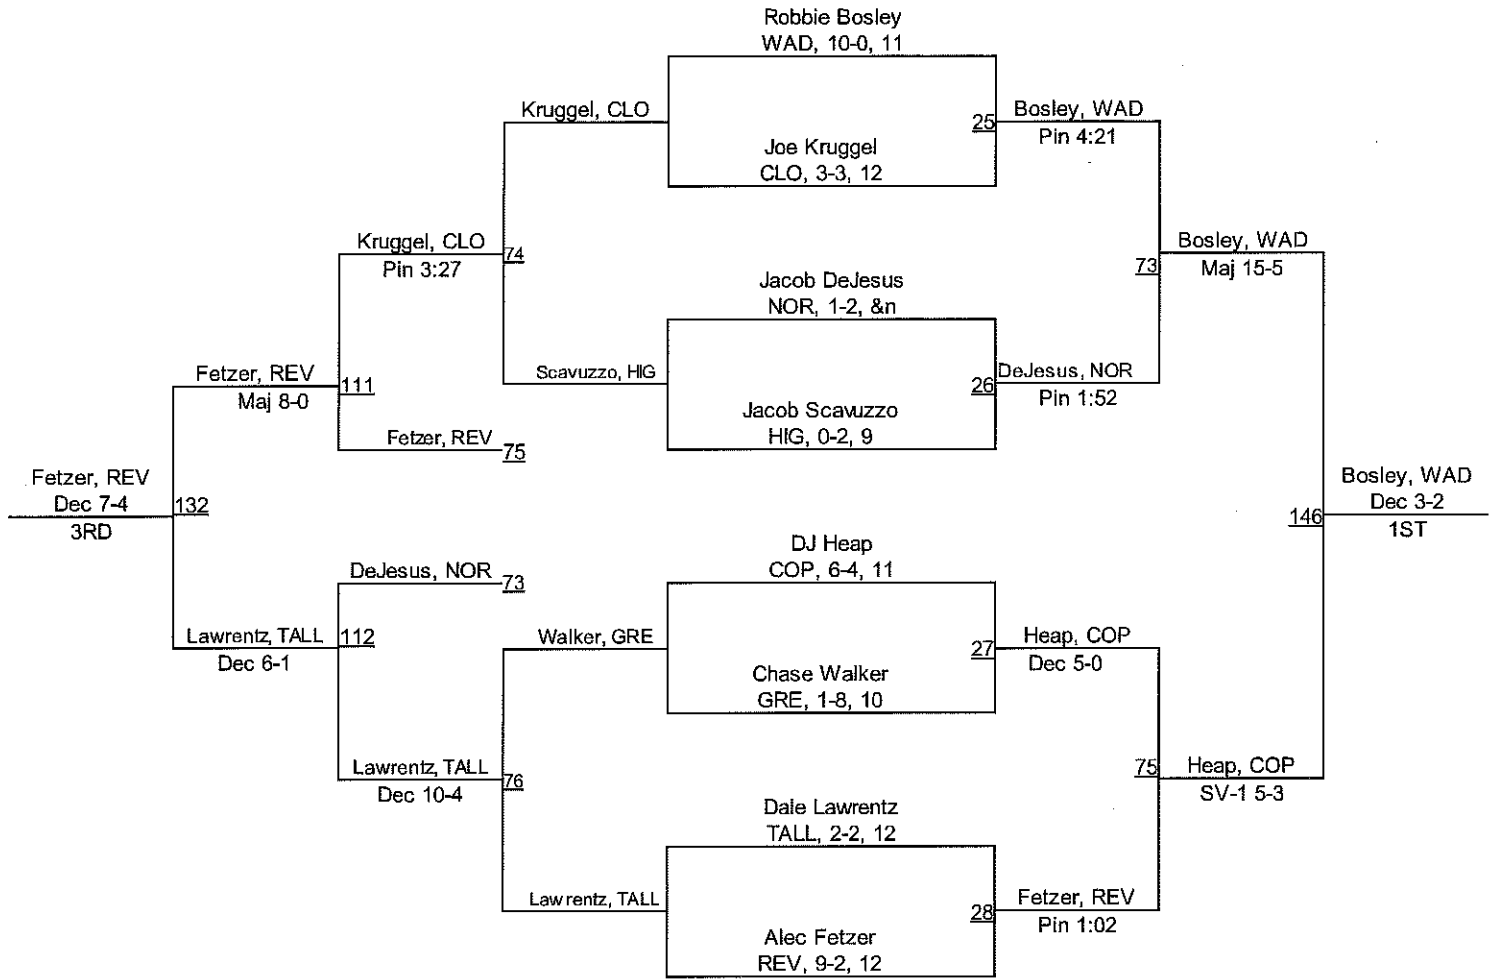

2013 Suburban League Tournament