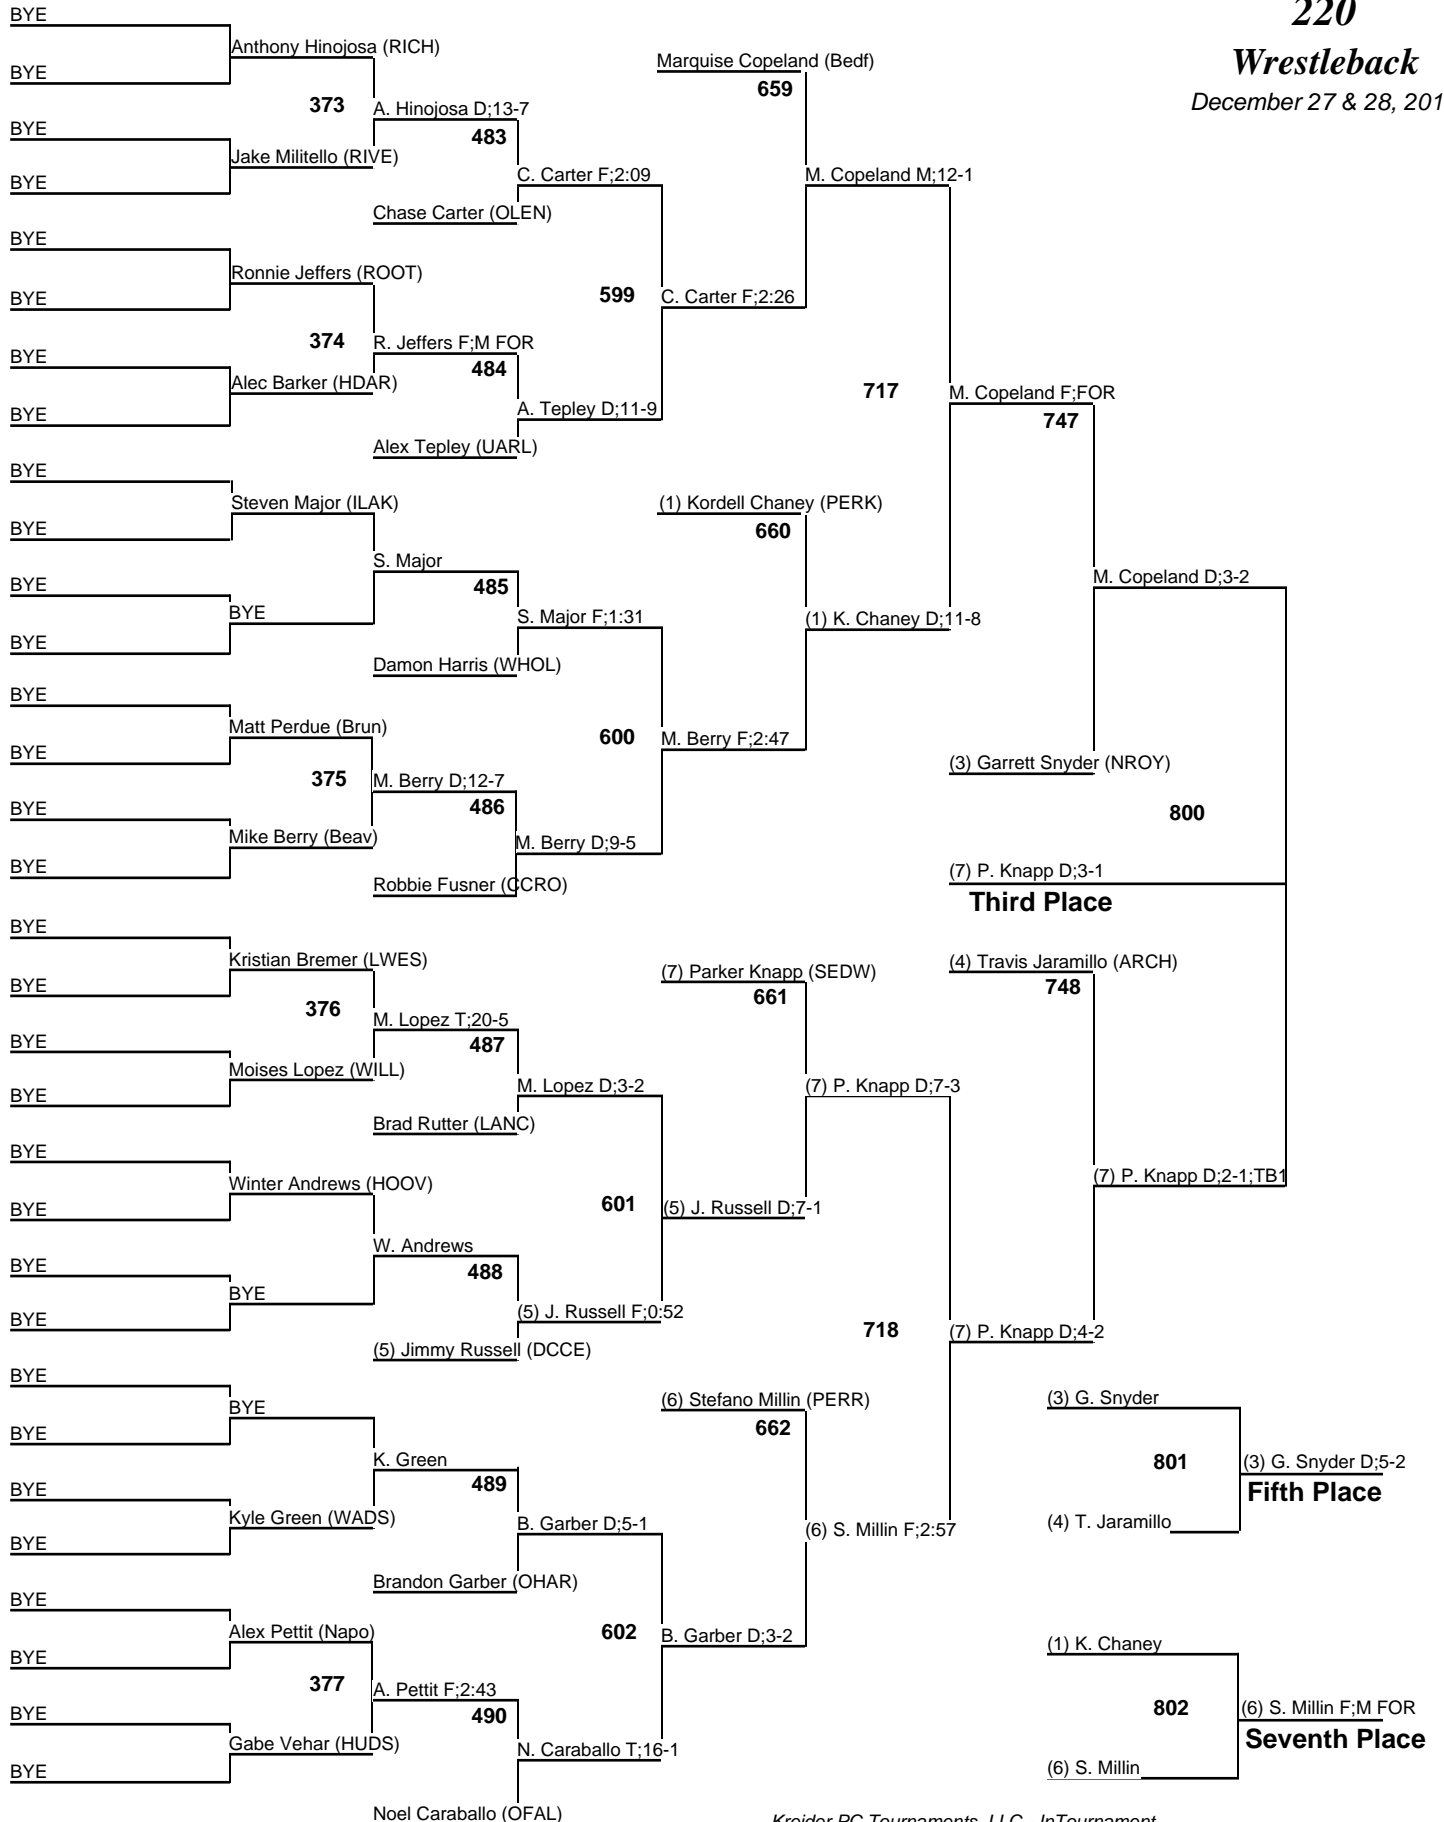

39th Annual Medina Invitational Tournament

220

Wrestleback

December 27 & 28, 2013