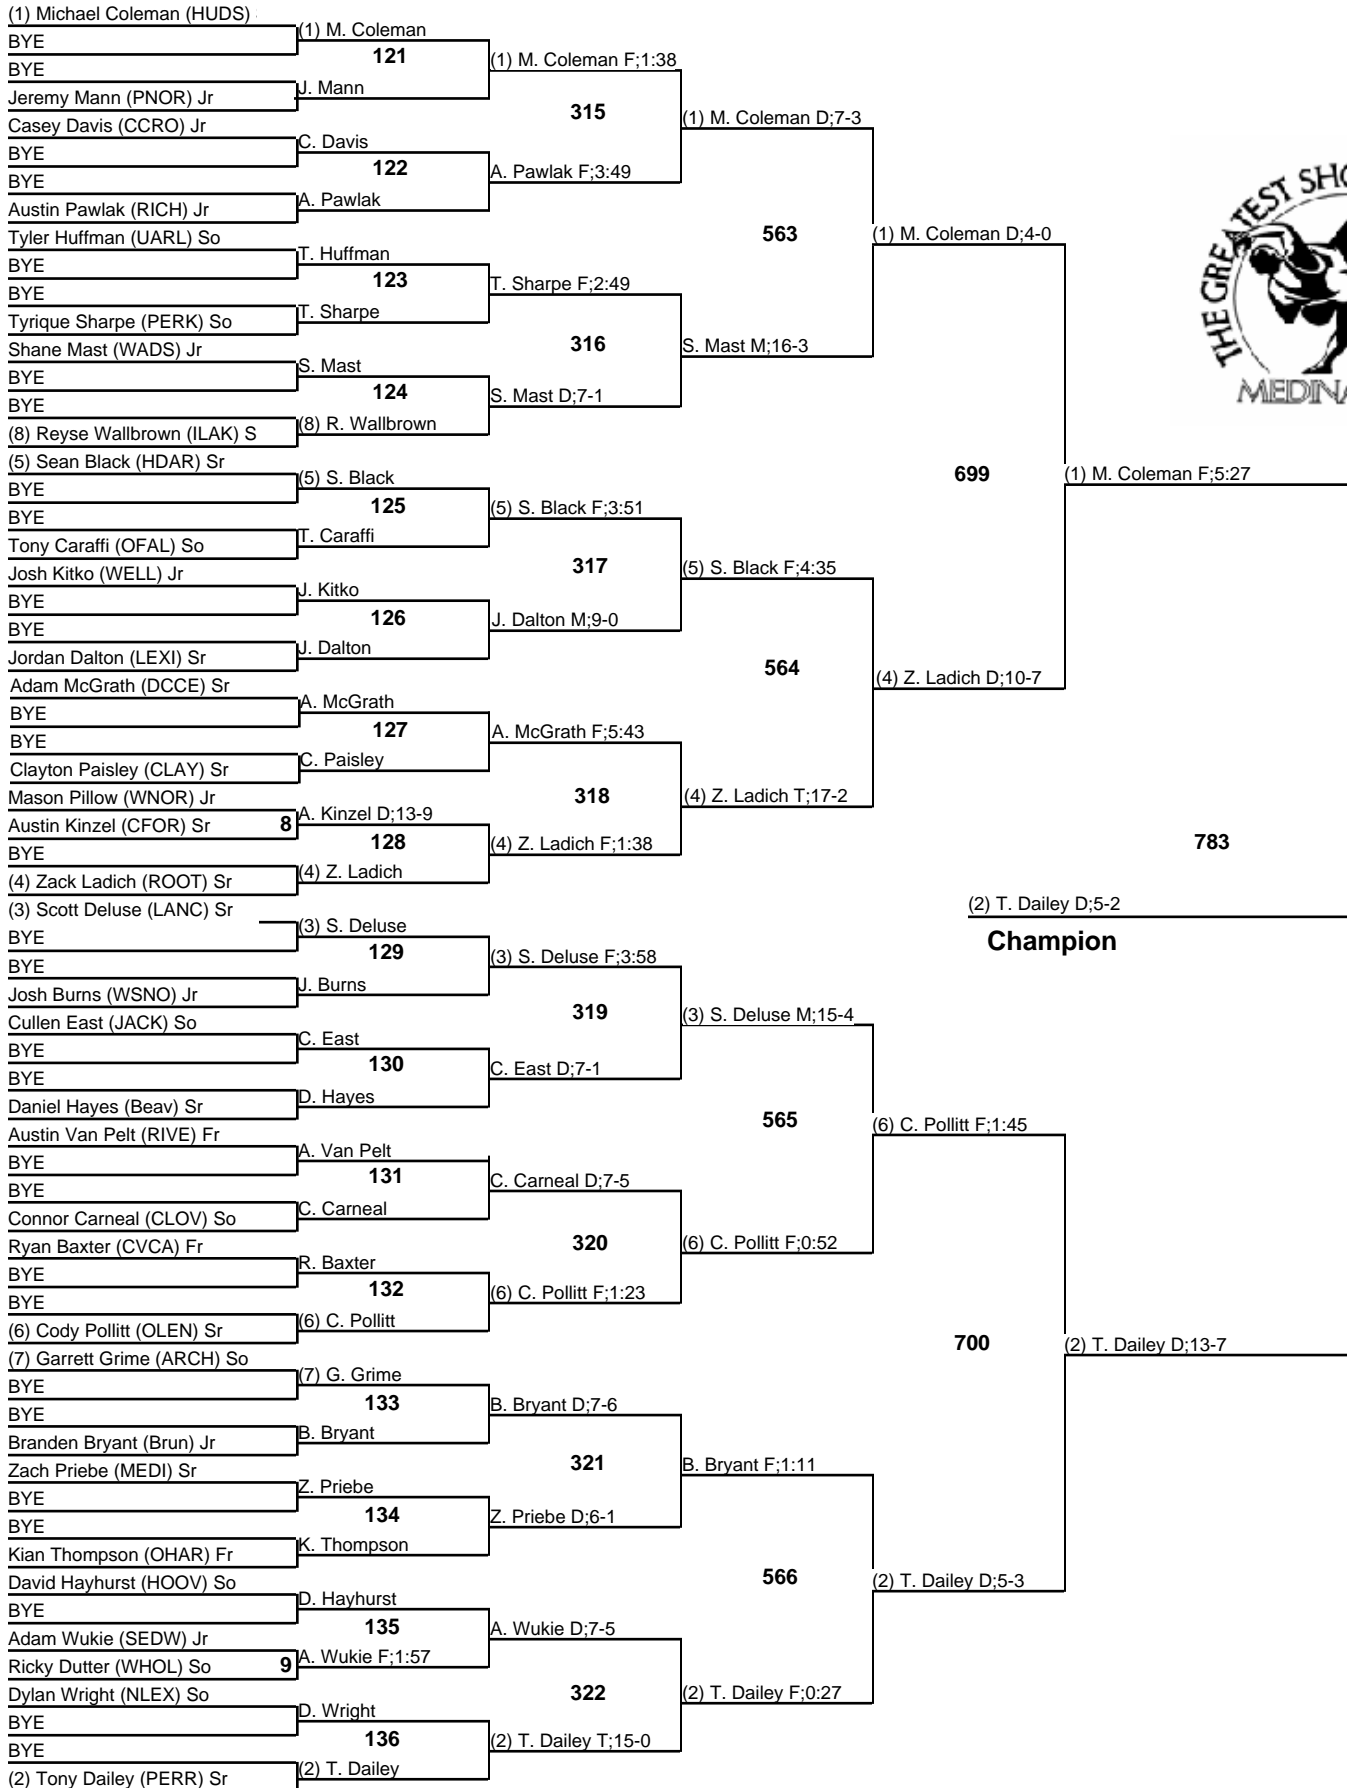

39th Annual Medina Invitational Tournament

160

Championship

December 27 & 28, 2013