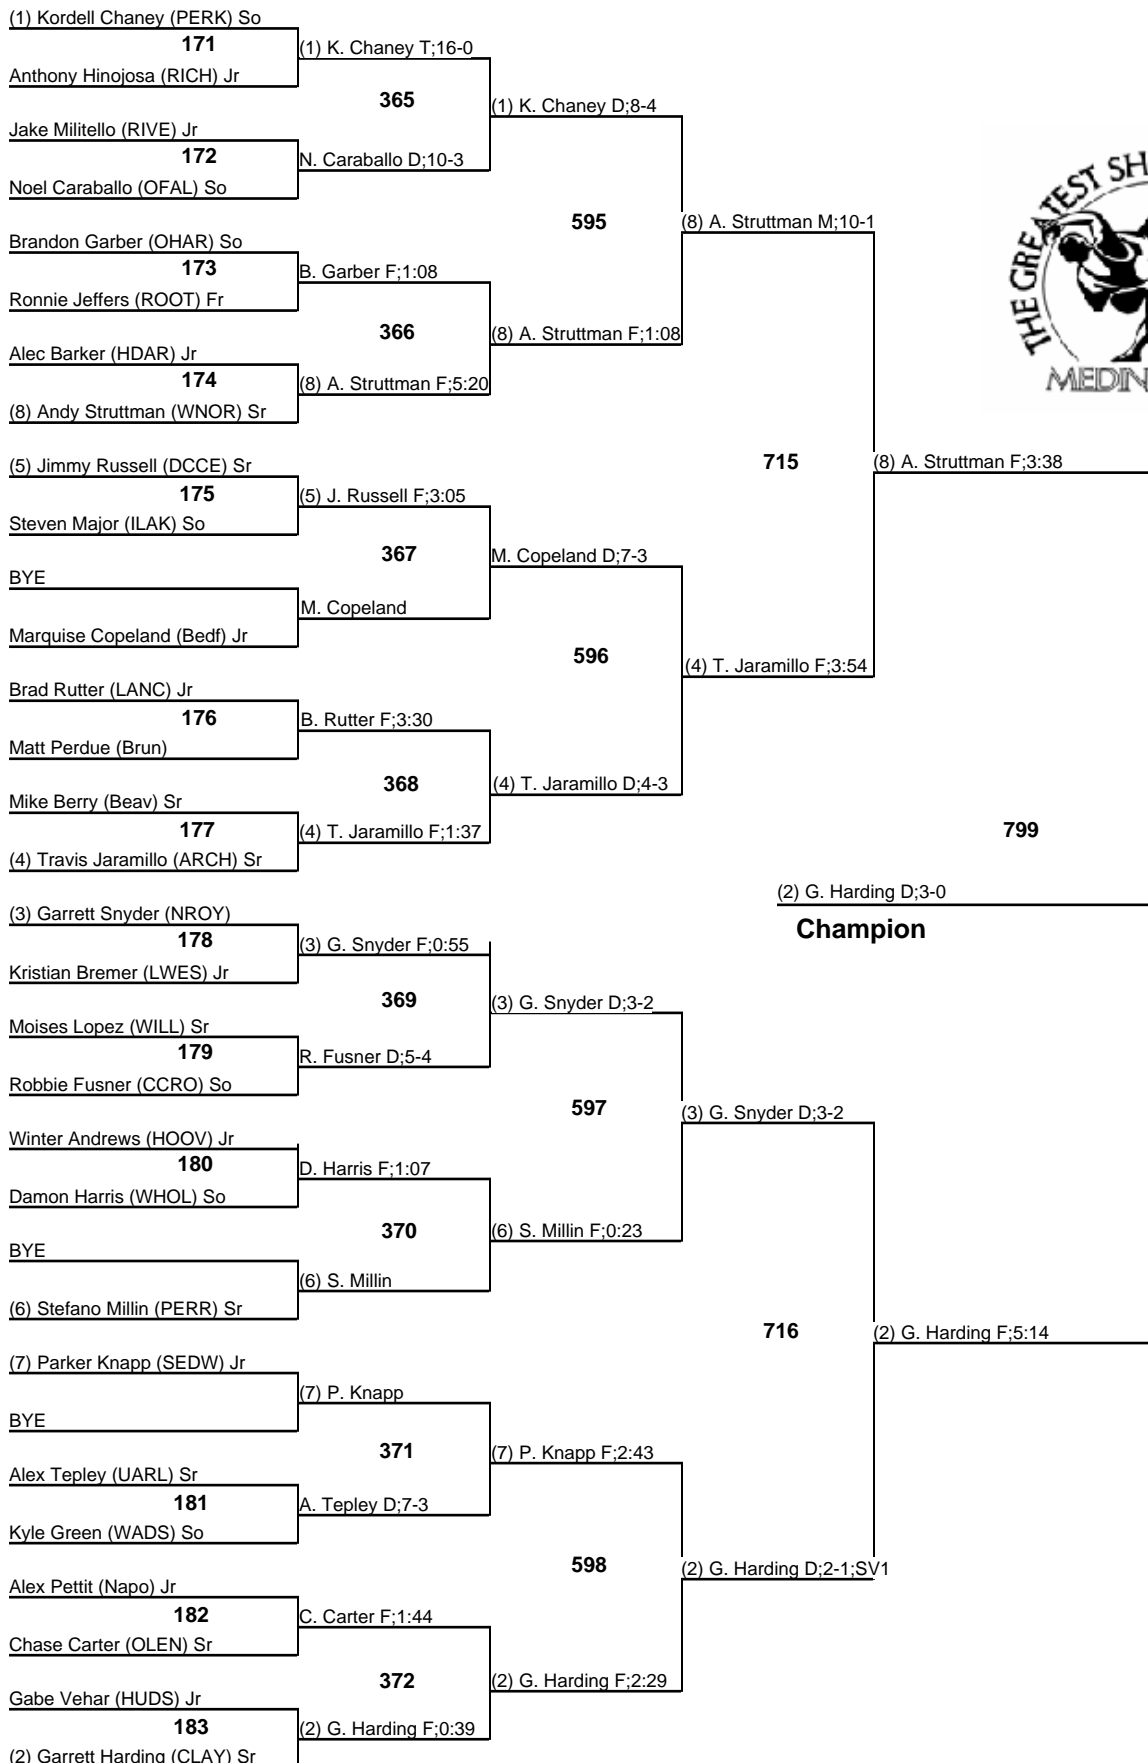

39th Annual Medina Invitational Tournament

220

Championship

December 27 & 28, 2013