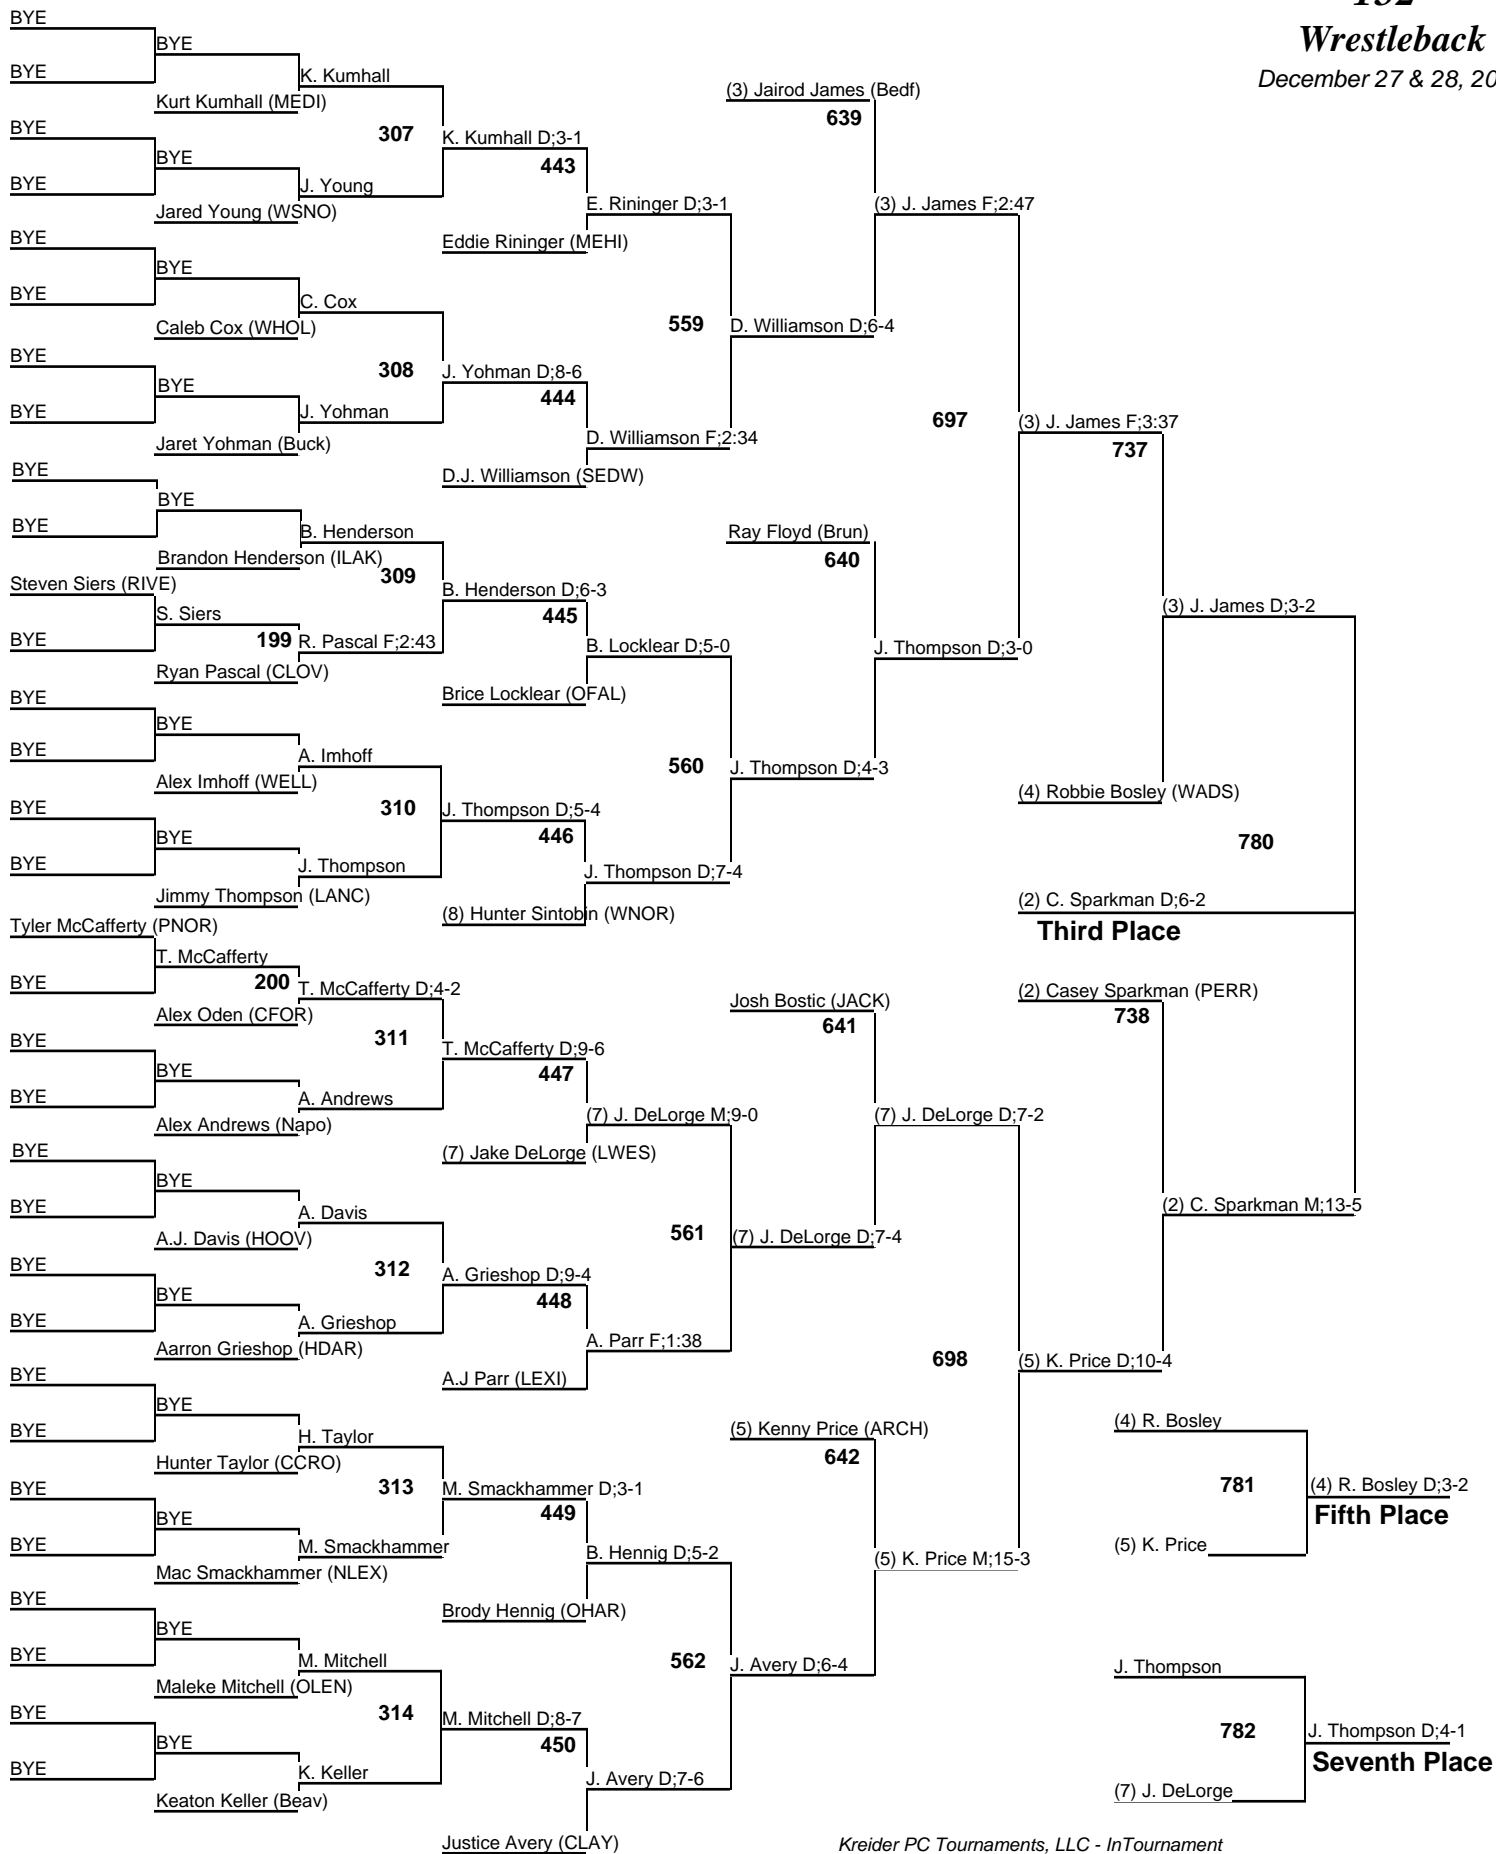

39th Annual Medina Invitational Tournament

152

Championship

December 27 & 28, 2013

39th Annual Medina Invitational Tournament

152

Wrestleback

December 27 & 28, 2013