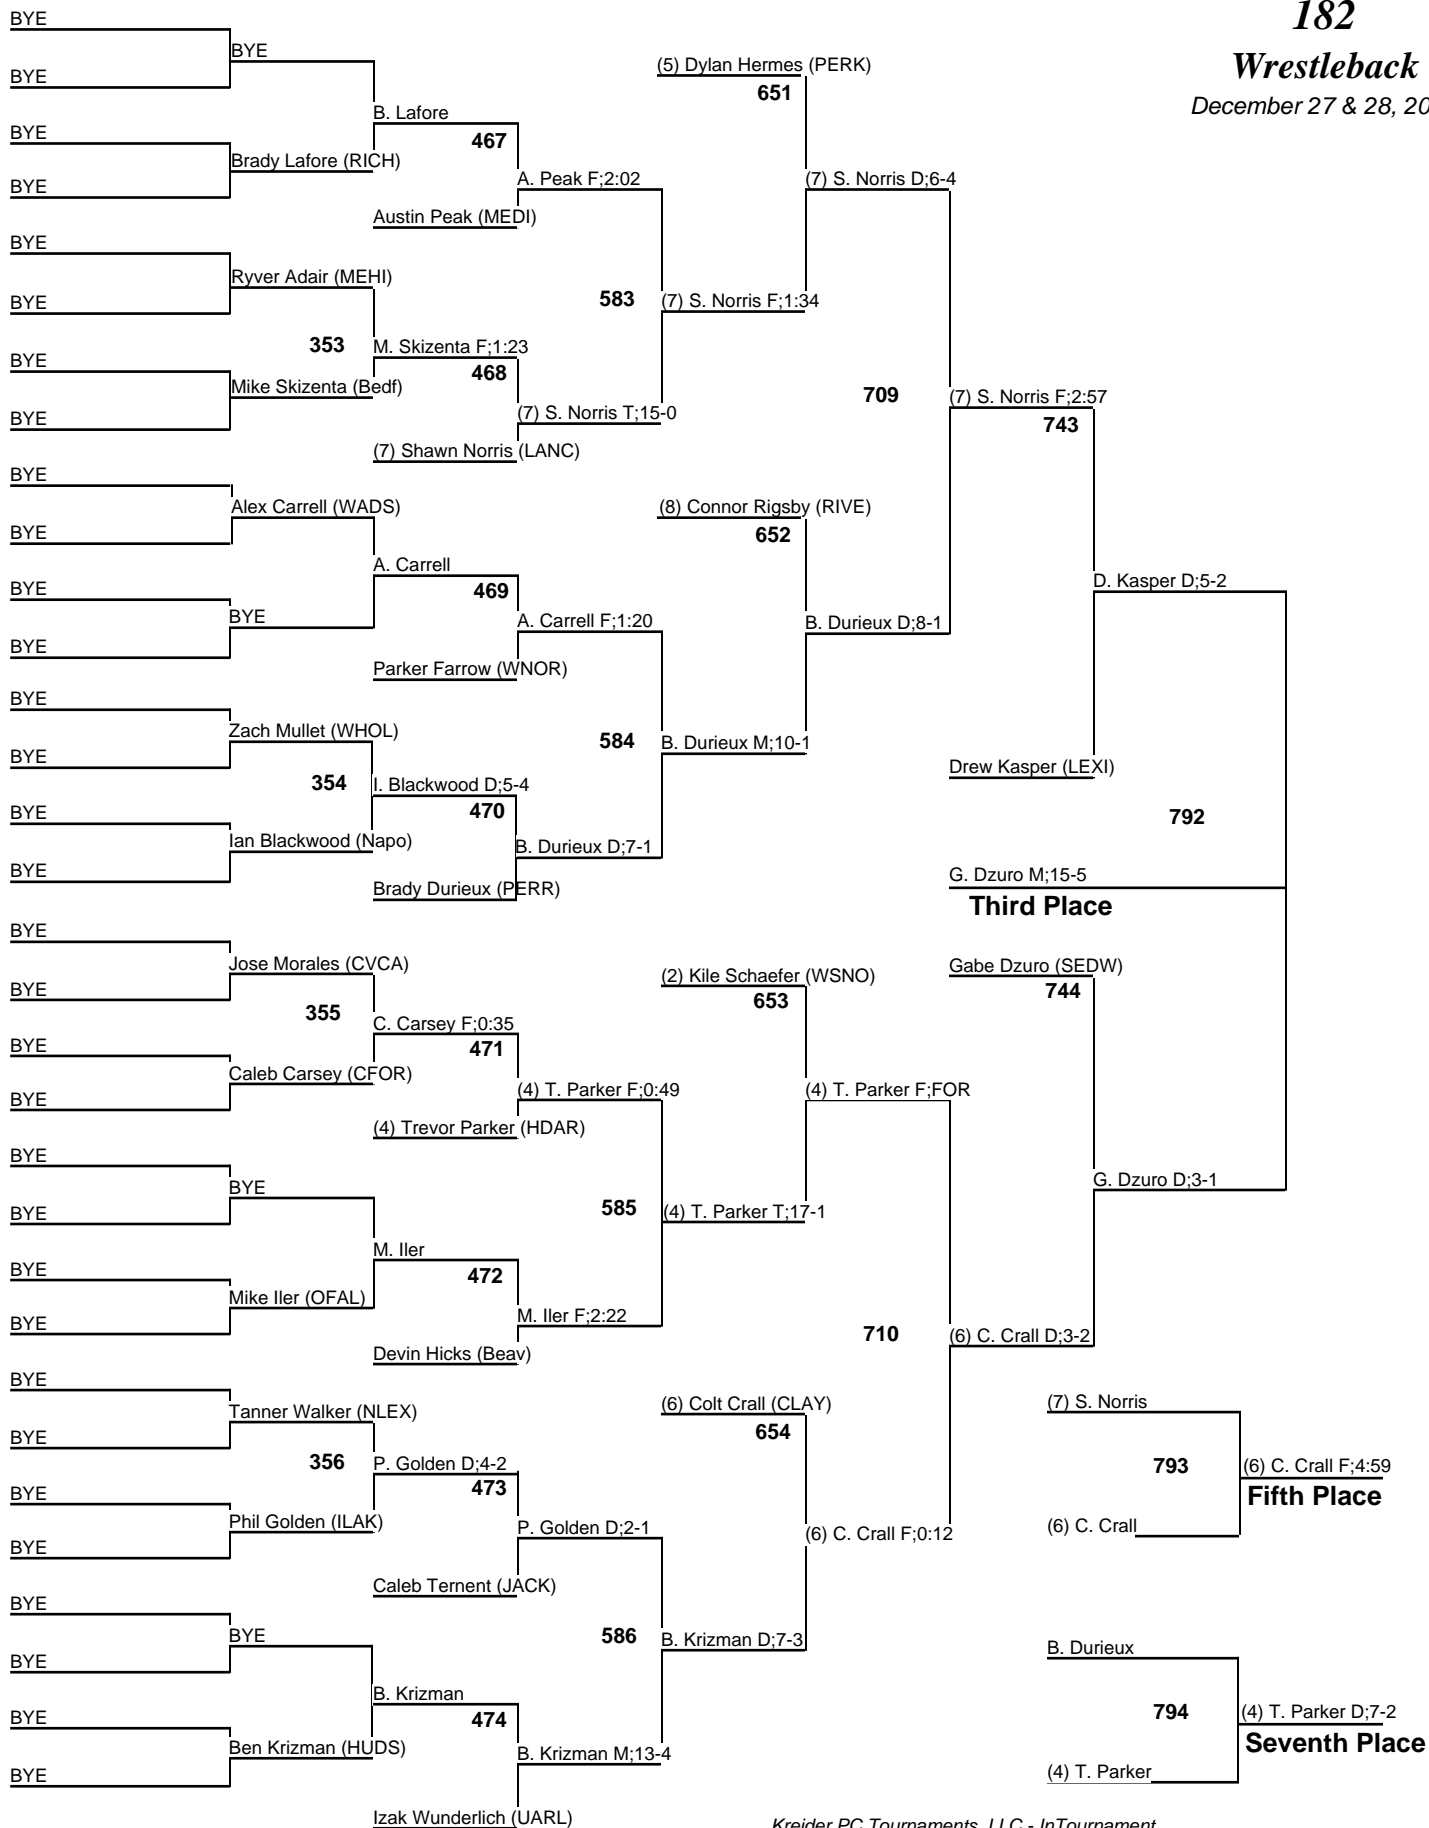

39th Annual Medina Invitational Tournament

182

Championship

December 27 & 28, 2013

39th Annual Medina Invitational Tournament

182

Wrestleback

December 27 & 28, 2013