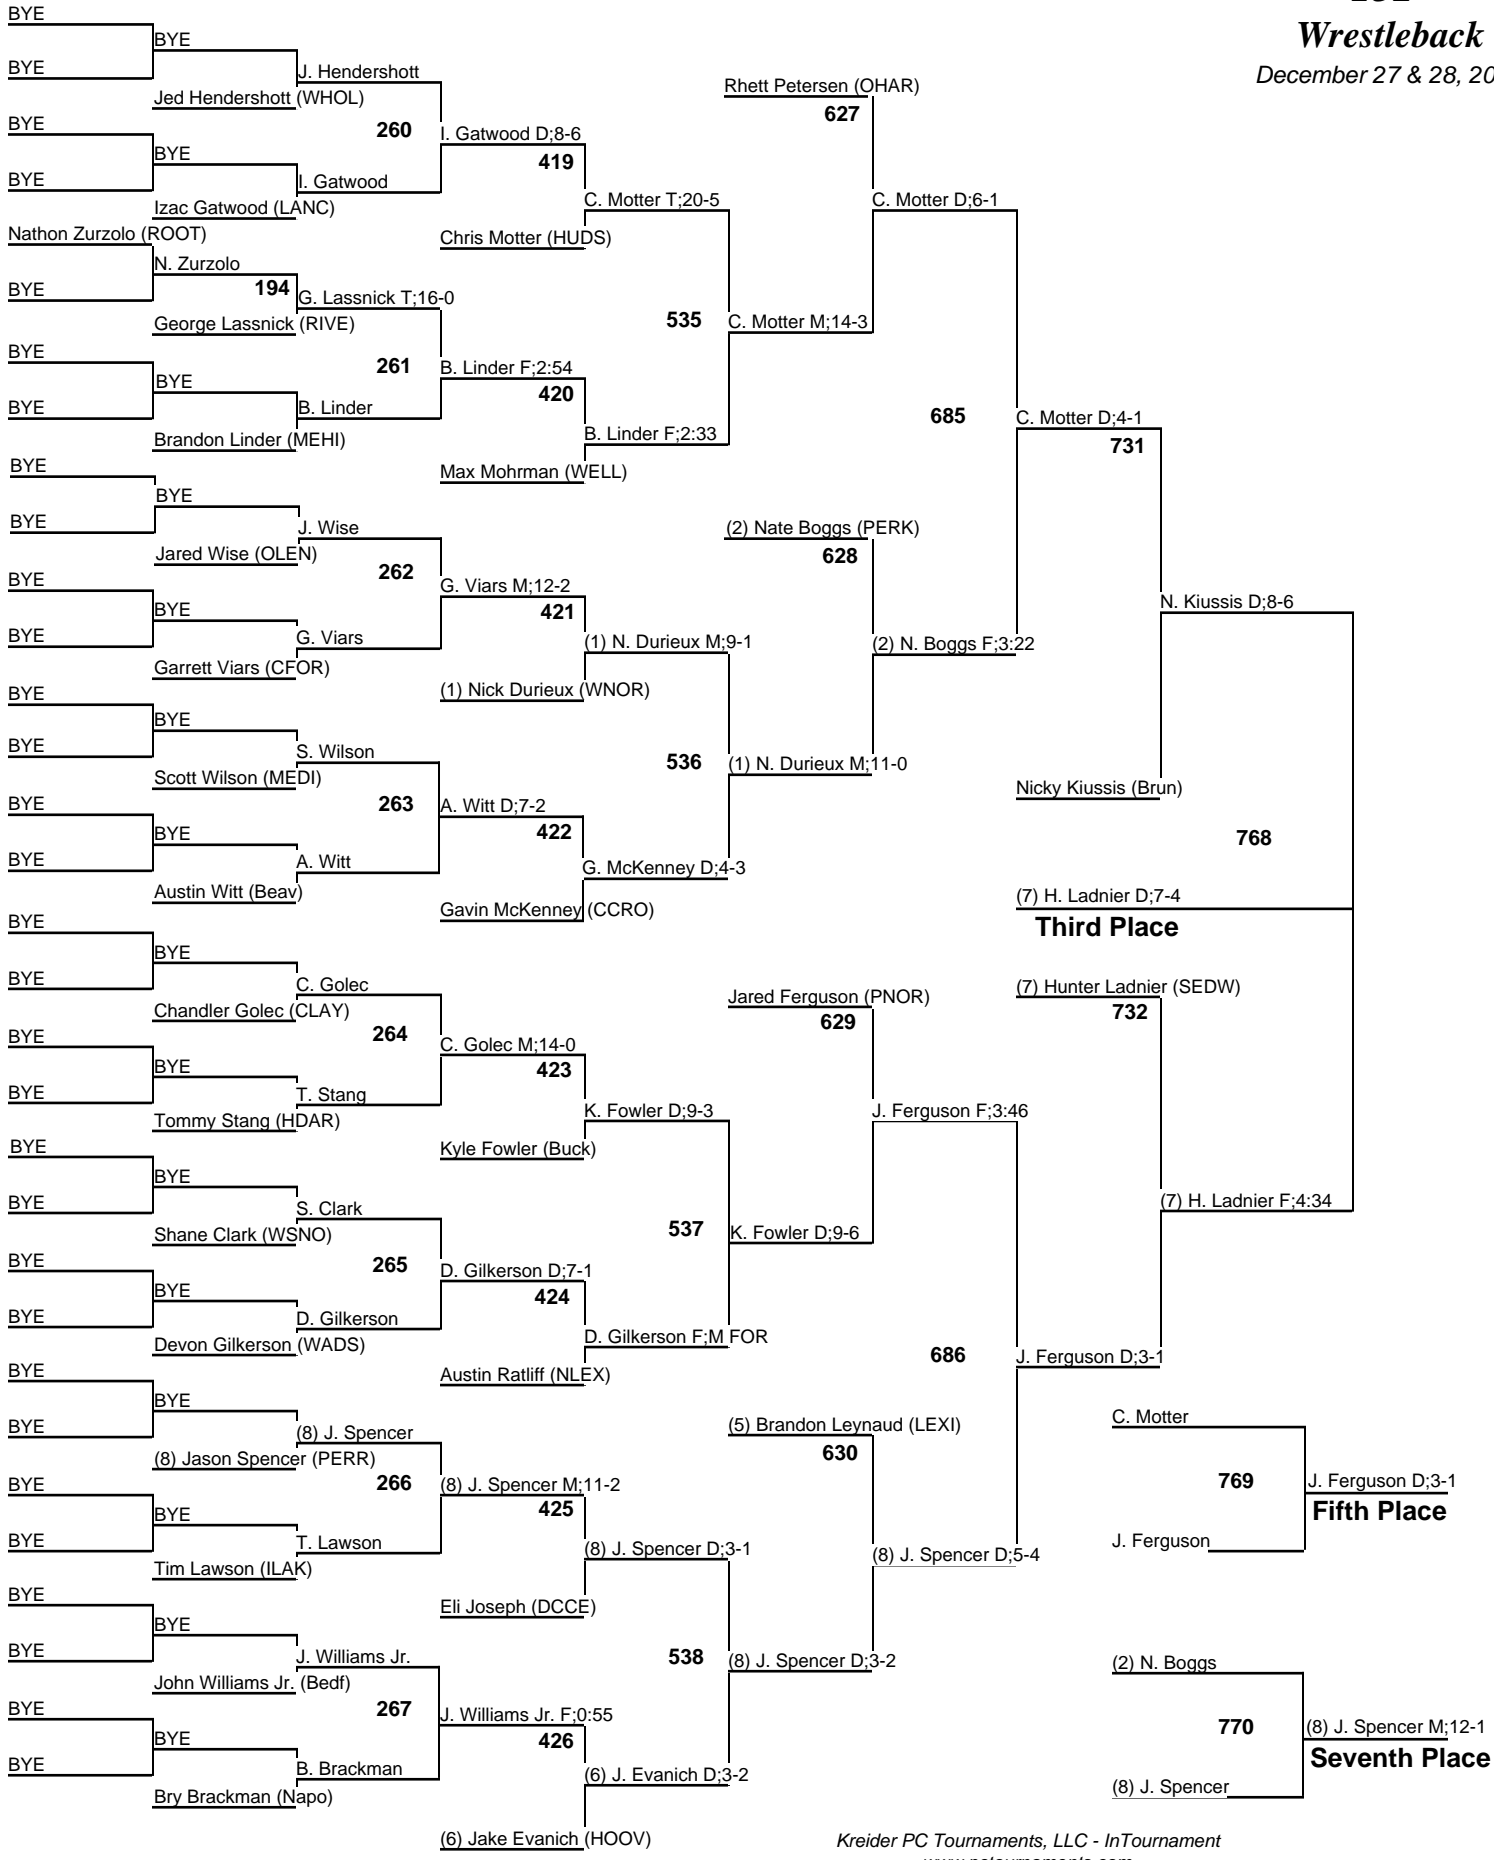

39th Annual Medina Invitational Tournament

132

Championship

December 27 & 28, 2013

39th Annual Medina Invitational Tournament

132

Wrestleback

December 27 & 28, 2013