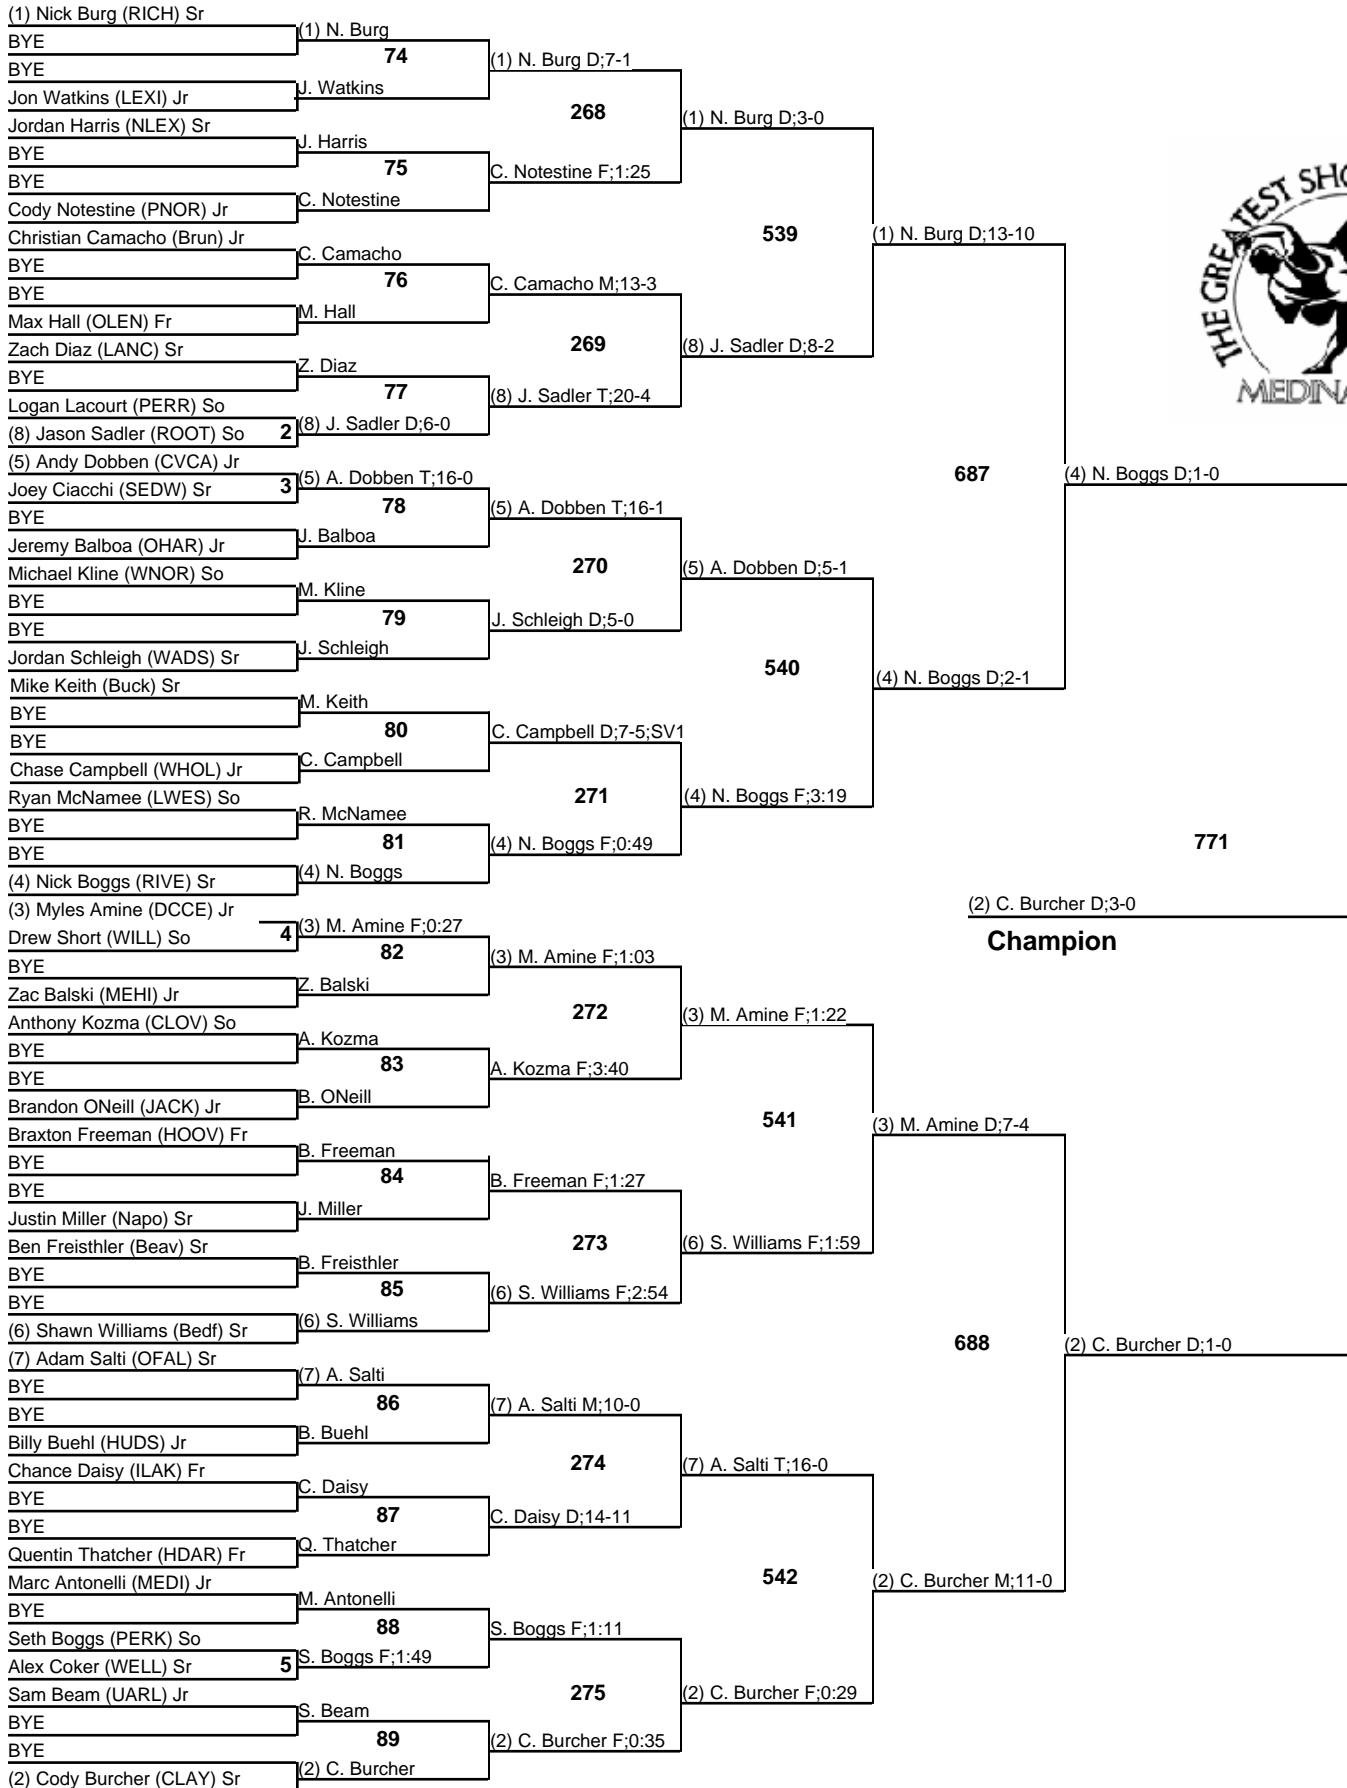

39th Annual Medina Invitational Tournament

138

Championship

December 27 & 28, 2013