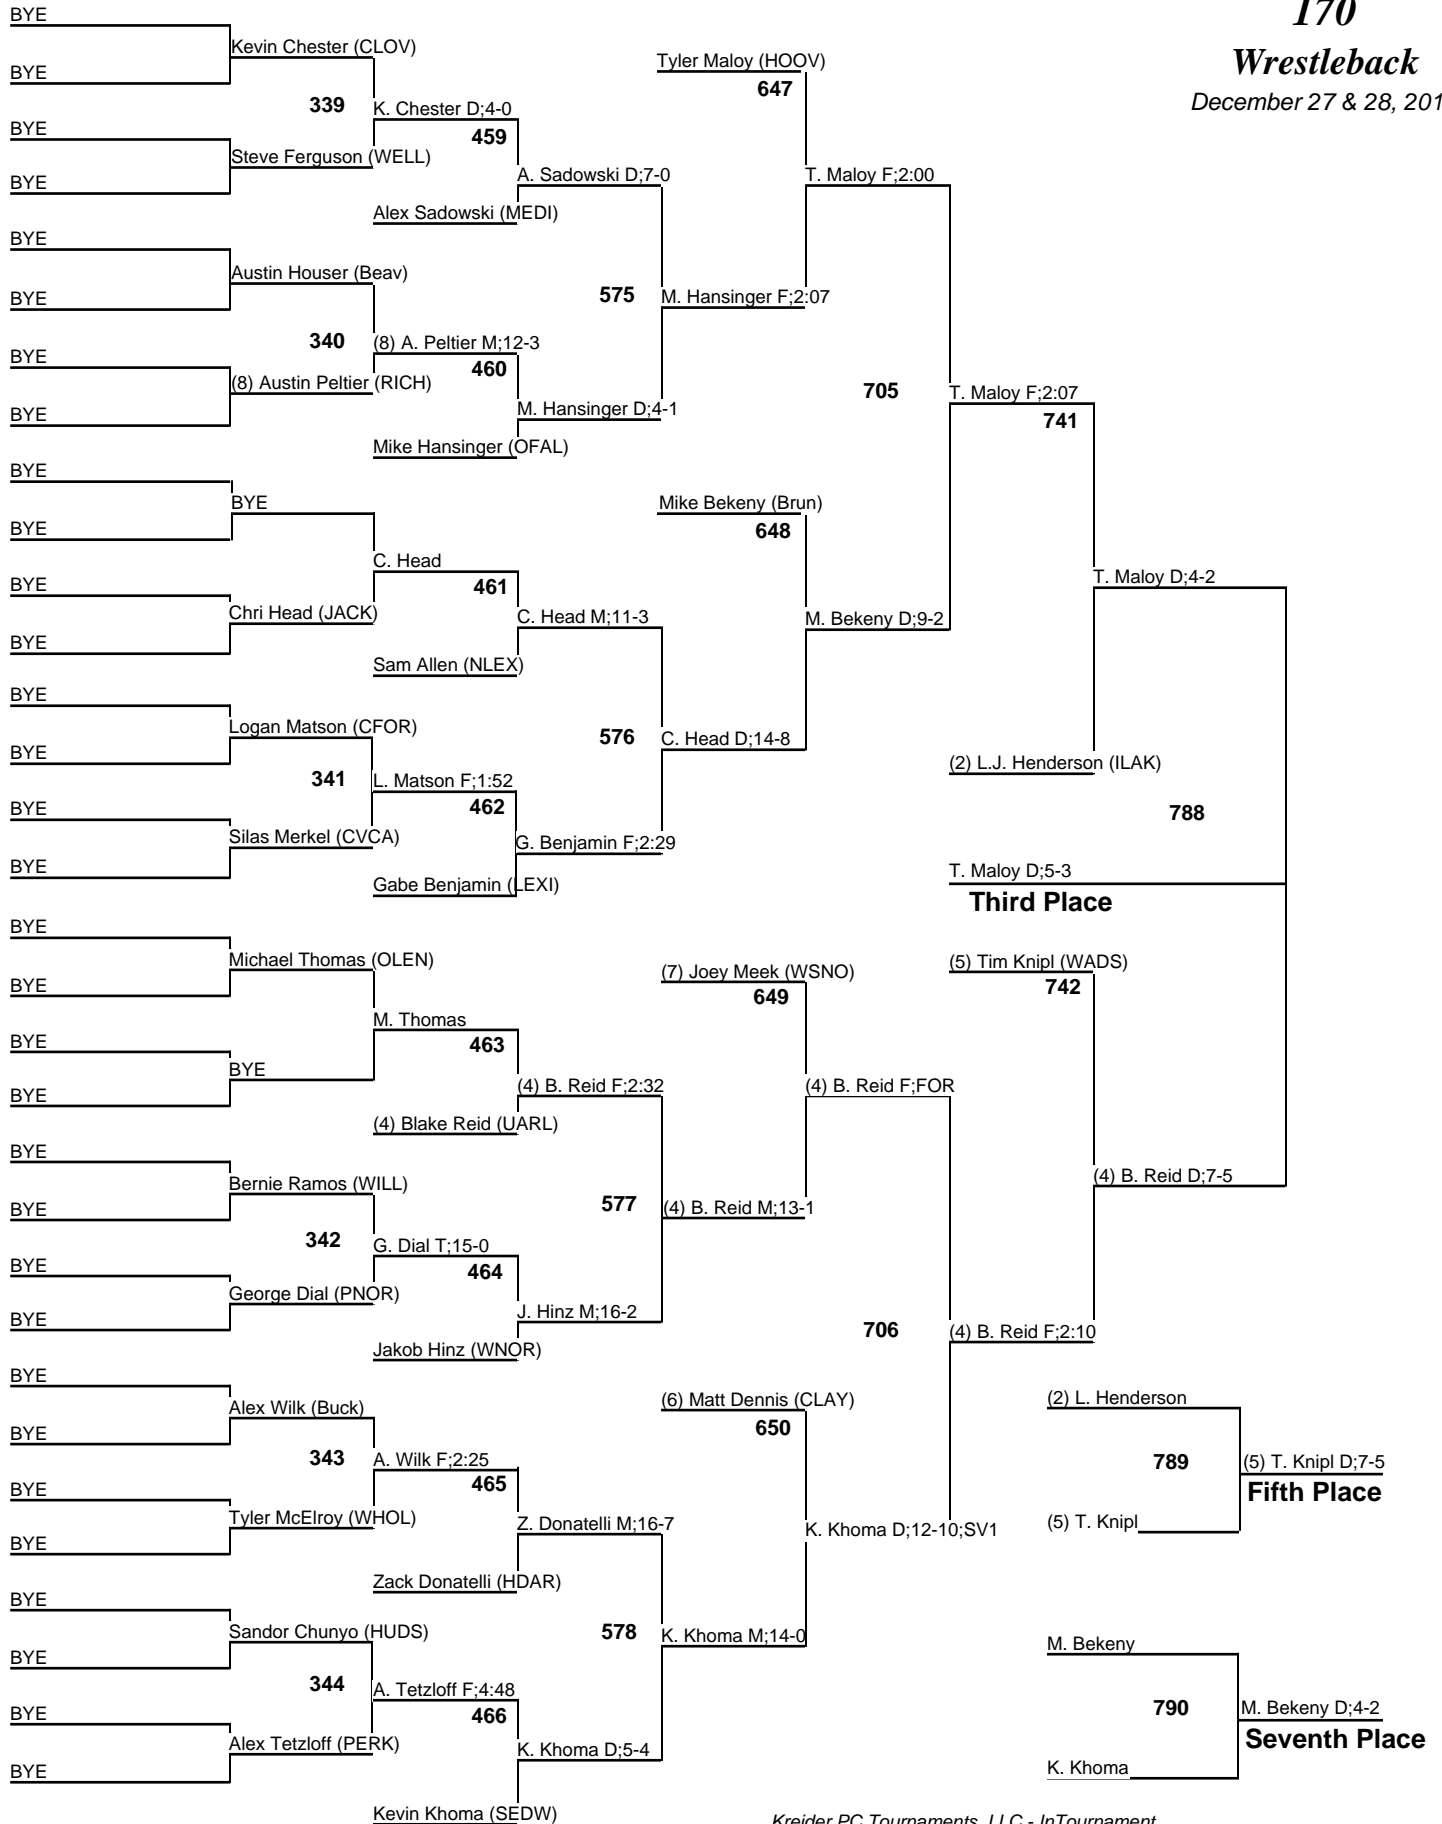

39th Annual Medina Invitational Tournament

170

Wrestleback

December 27 & 28, 2013