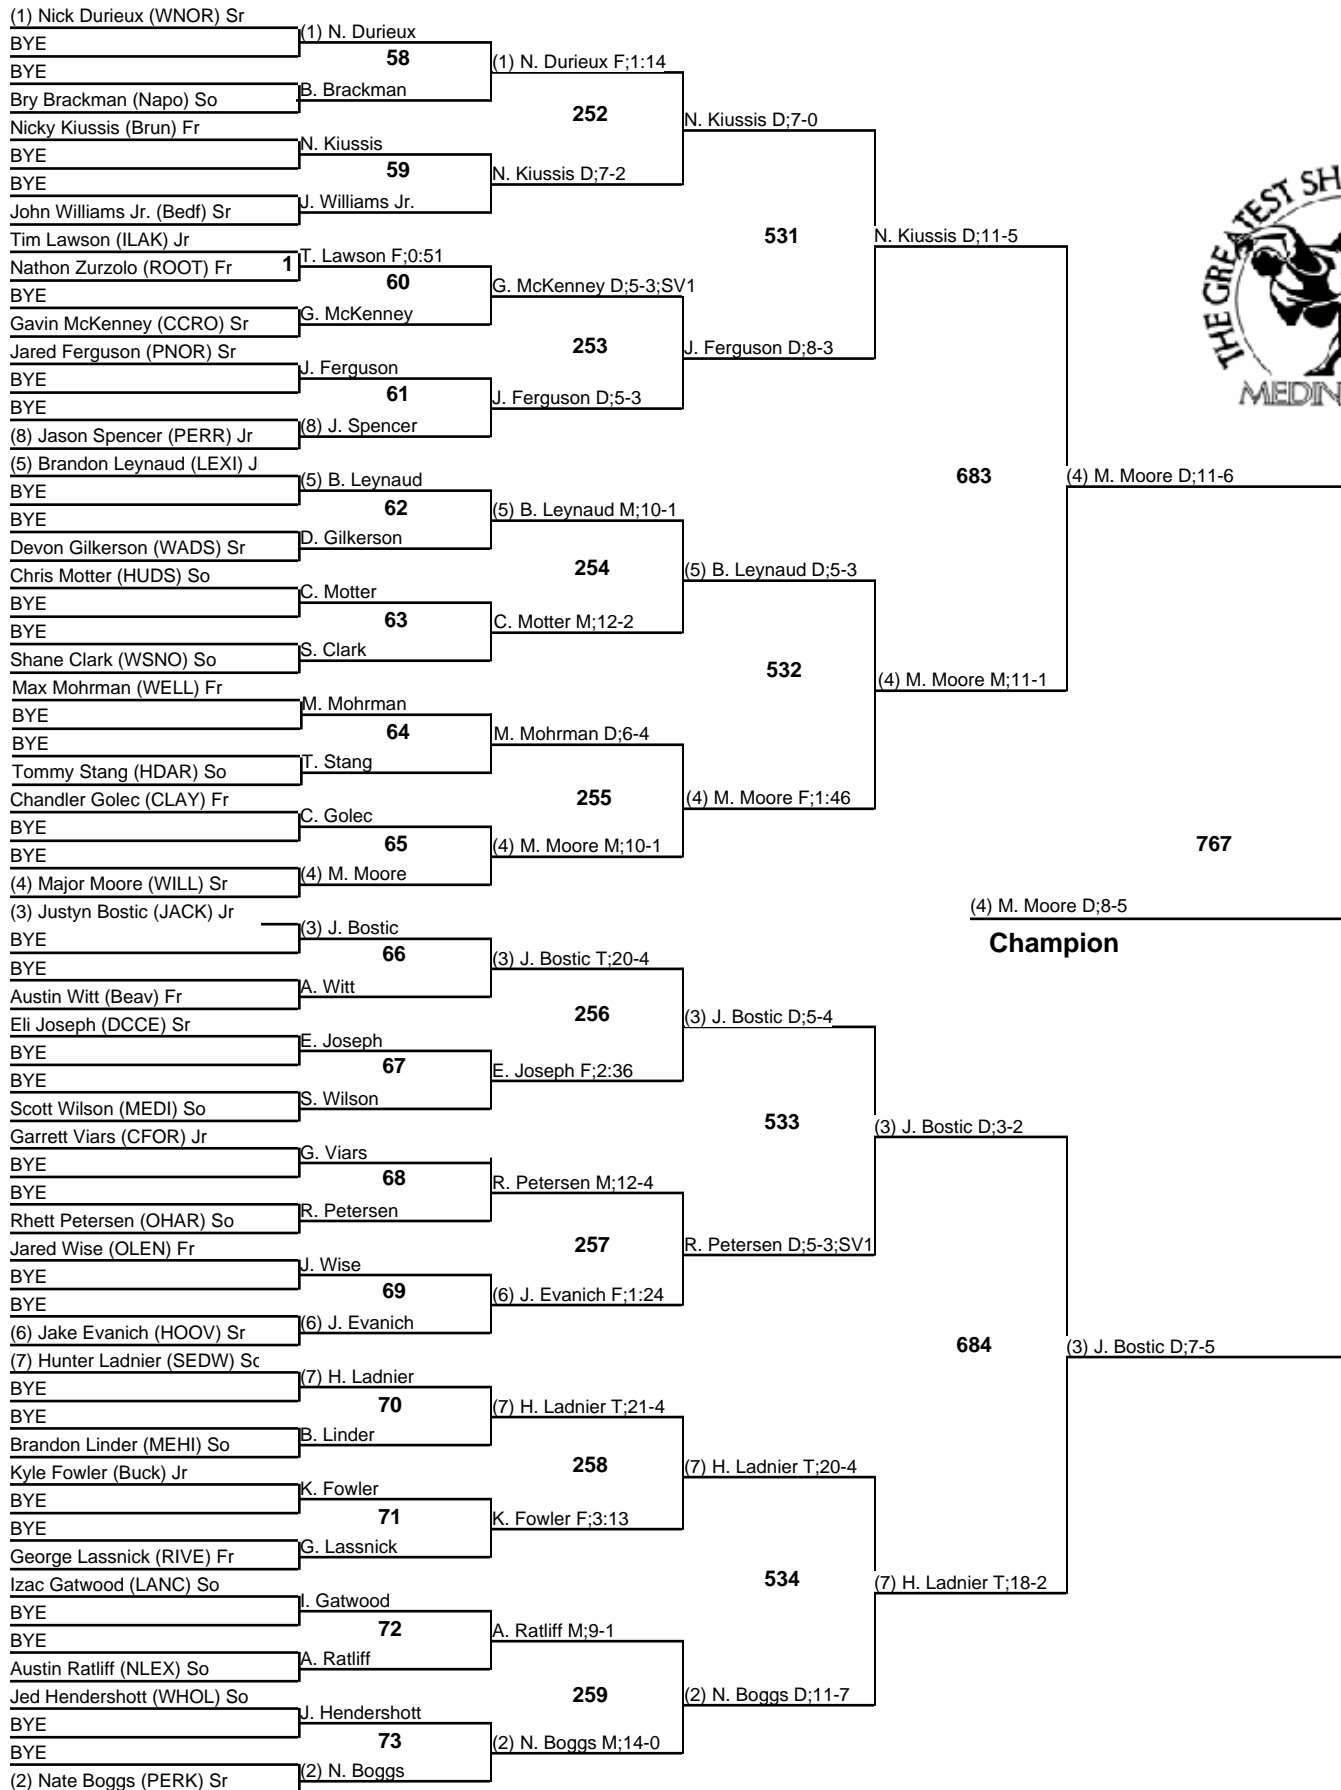

39th Annual Medina Invitational Tournament

132

Championship

December 27 & 28, 2013