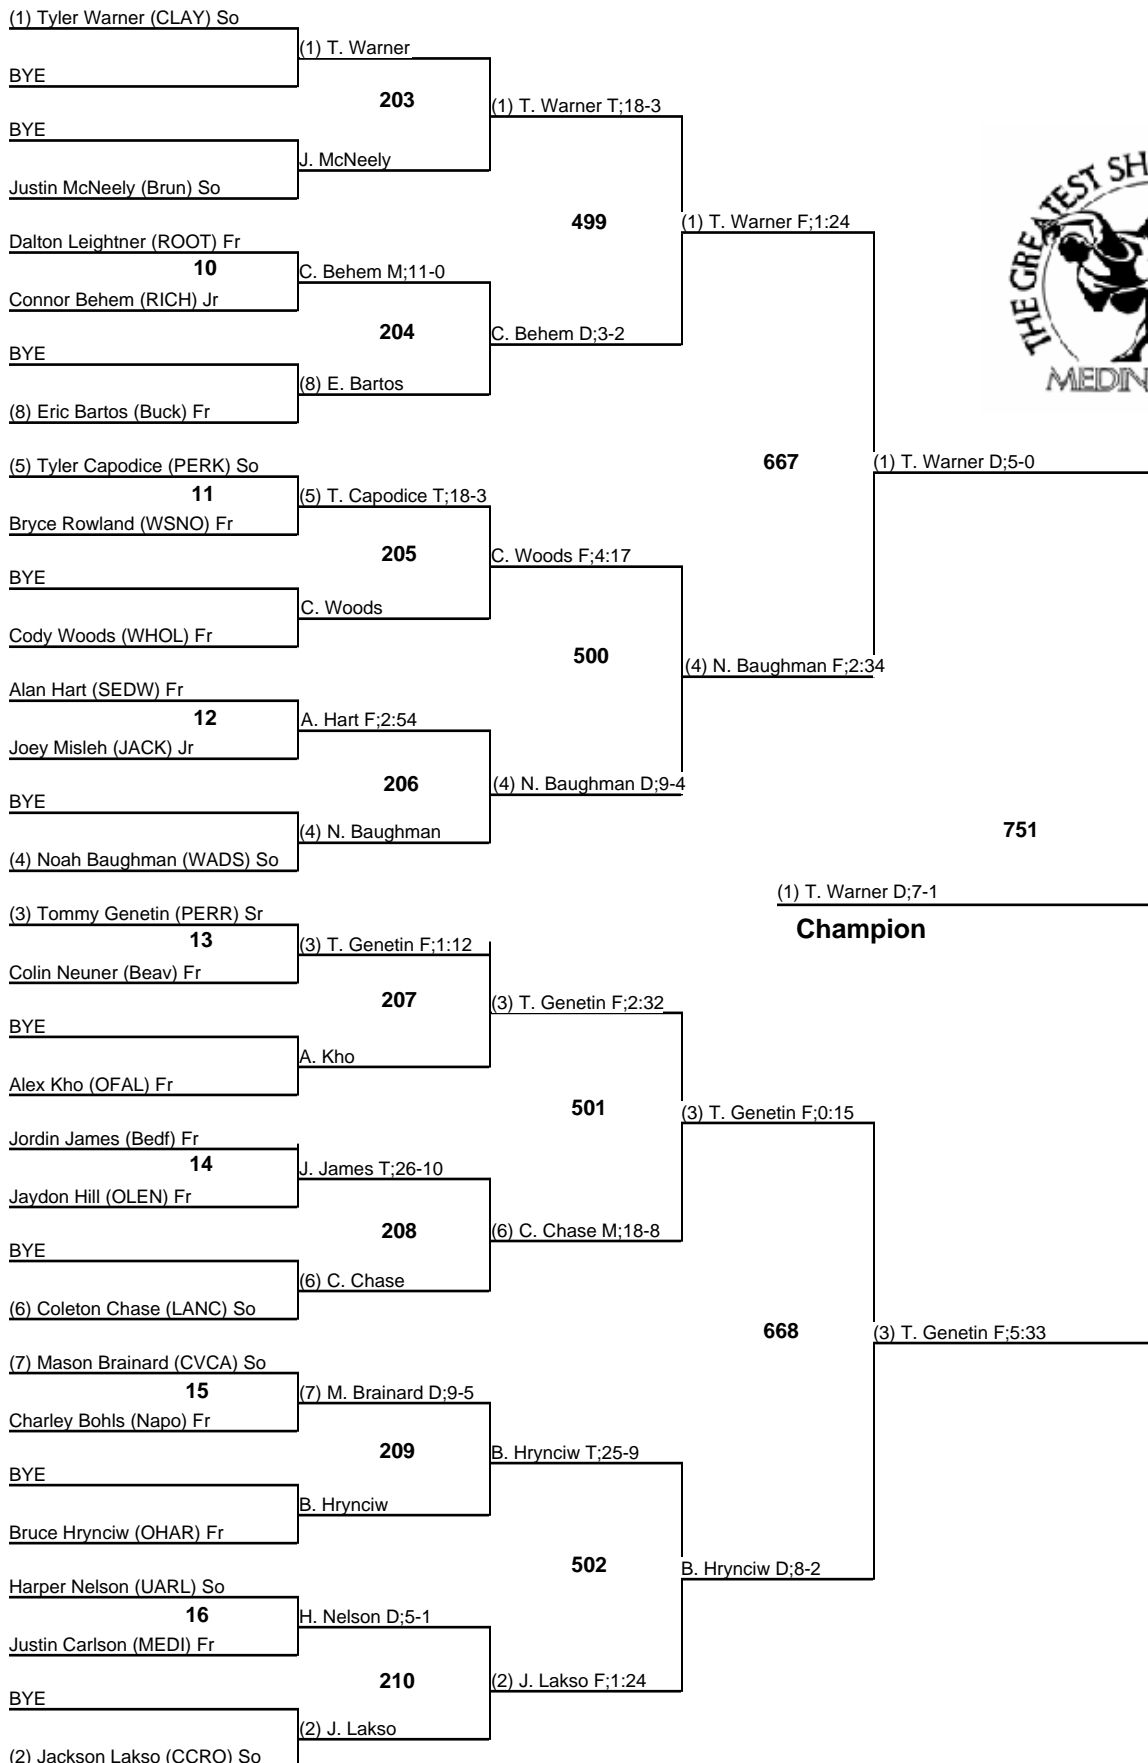

39th Annual Medina Invitational Tournament

106

Championship

December 27 & 28, 2013

39th Annual Medina Invitational Tournament

106

Wrestleback

December 27 & 28, 2013

39th Annual Medina Invitational Tournament

113

Championship

December 27 & 28, 2013

39th Annual Medina Invitational Tournament

113

Wrestleback

December 27 & 28, 2013

39th Annual Medina Invitational Tournament

120

Championship

December 27 & 28, 2013

39th Annual Medina Invitational Tournament

120

Wrestleback

December 27 & 28, 2013