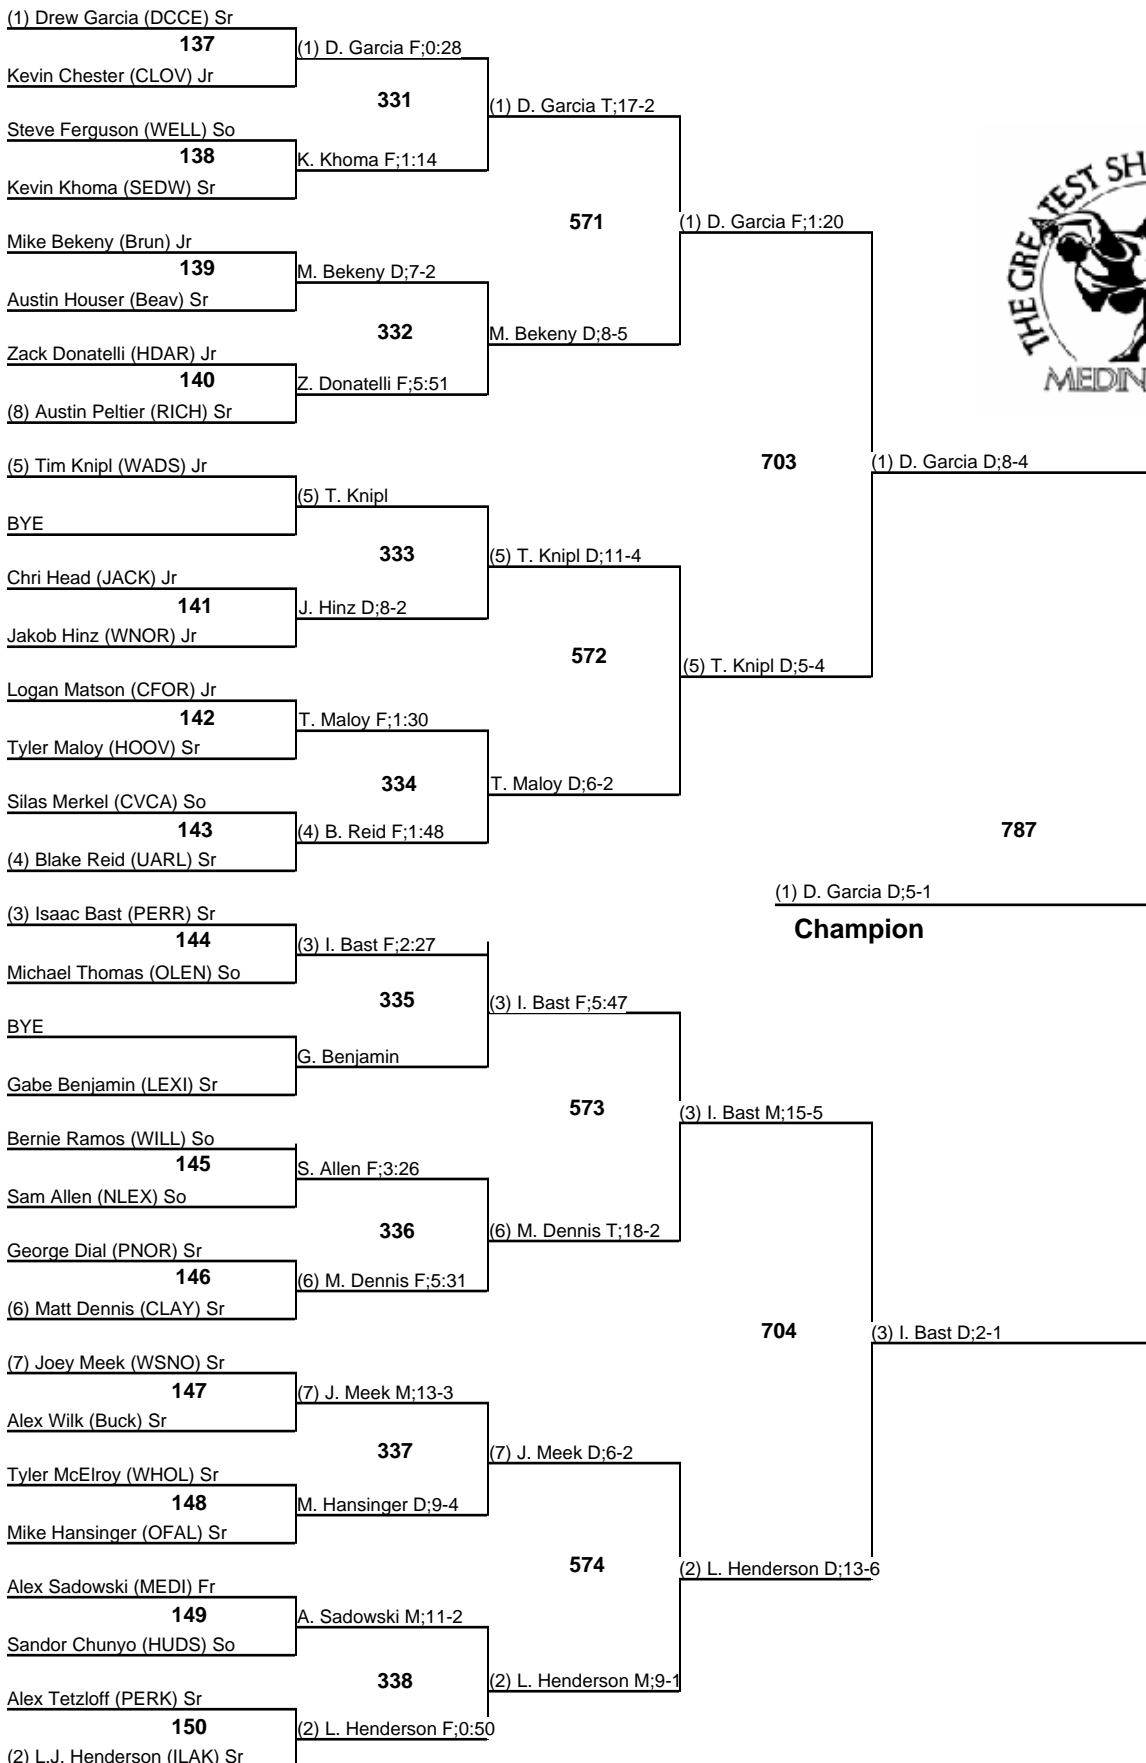

39th Annual Medina Invitational Tournament

170

Championship

December 27 & 28, 2013