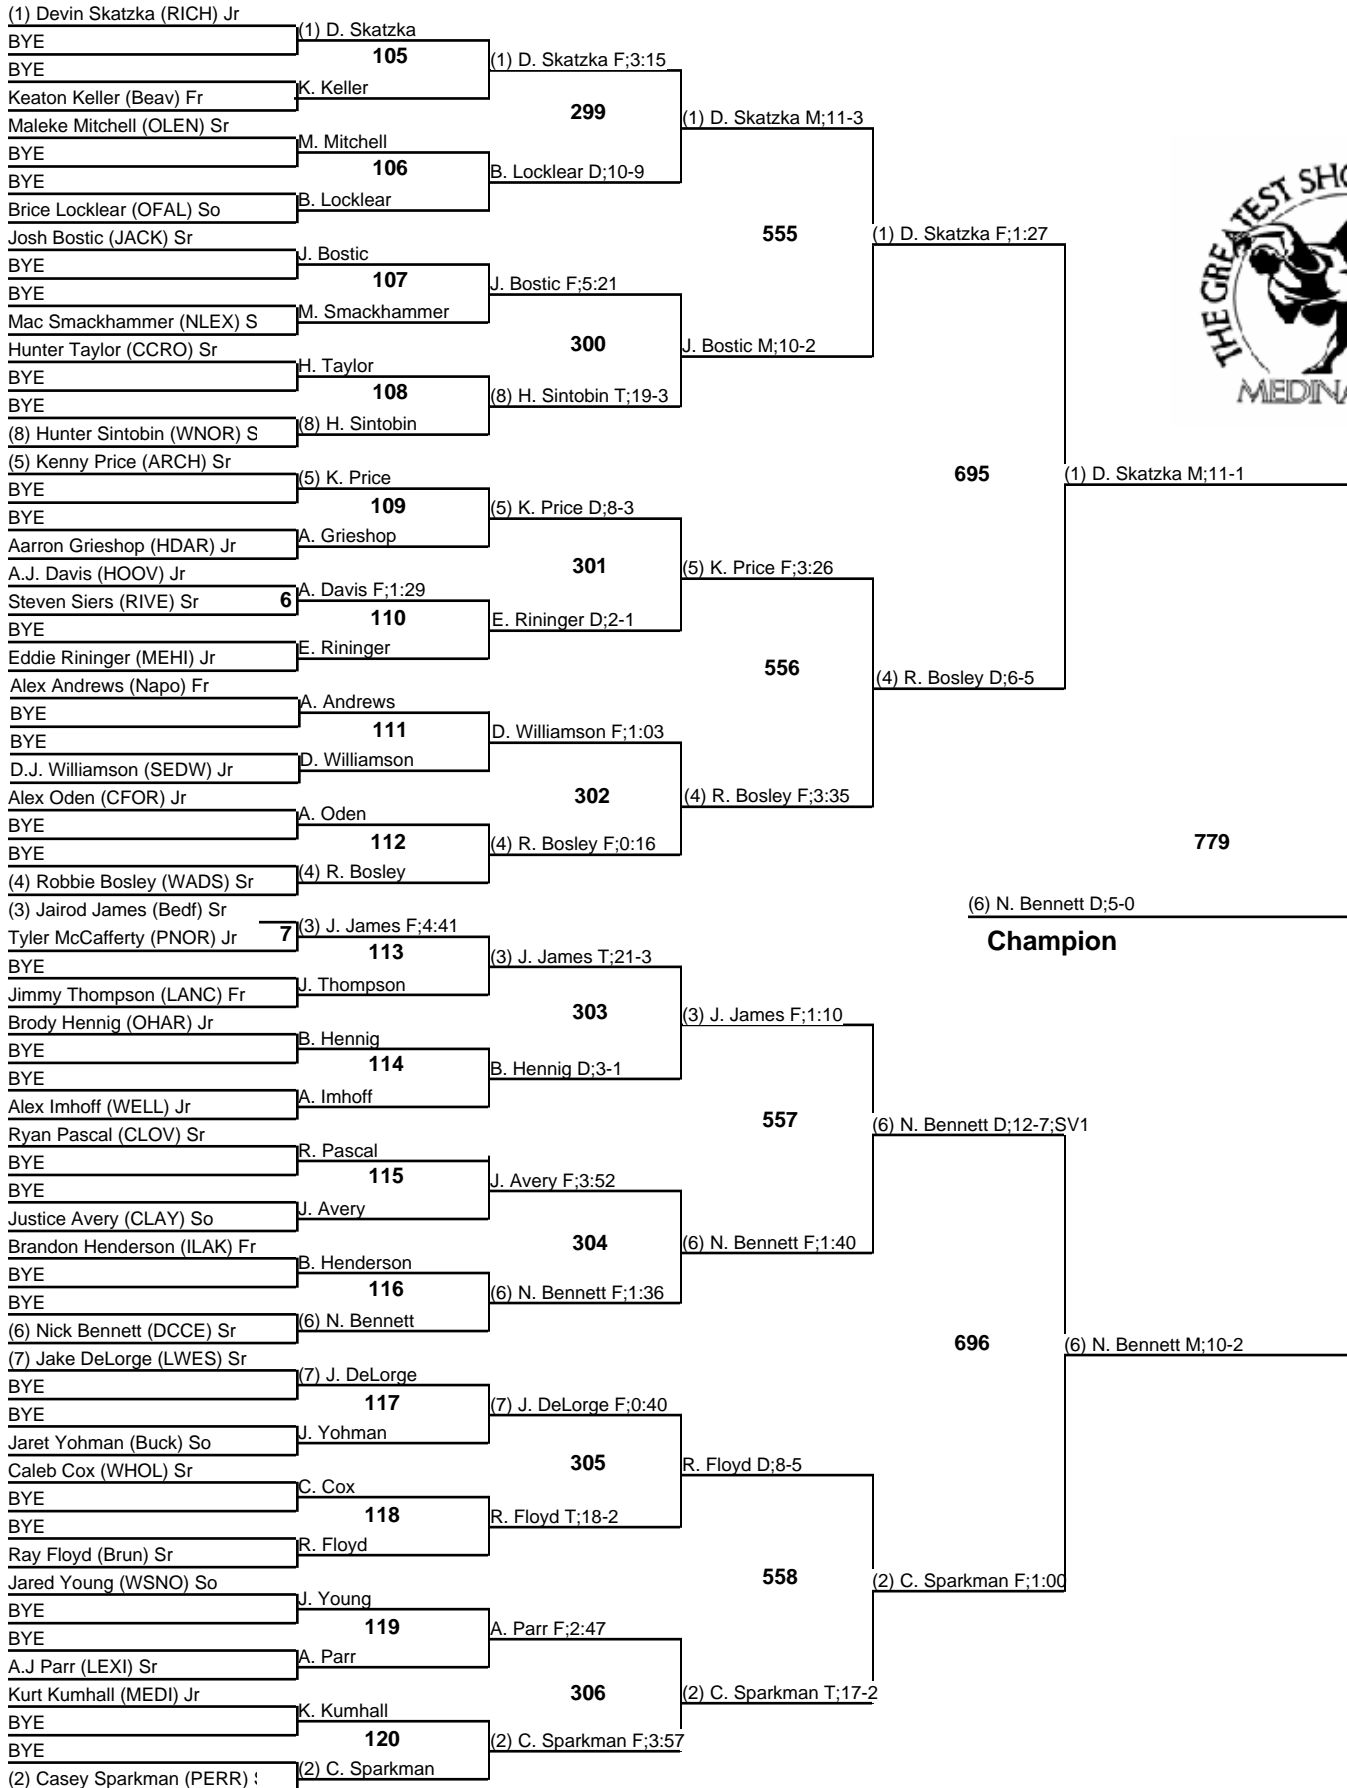

39th Annual Medina Invitational Tournament

152

Championship

December 27 & 28, 2013