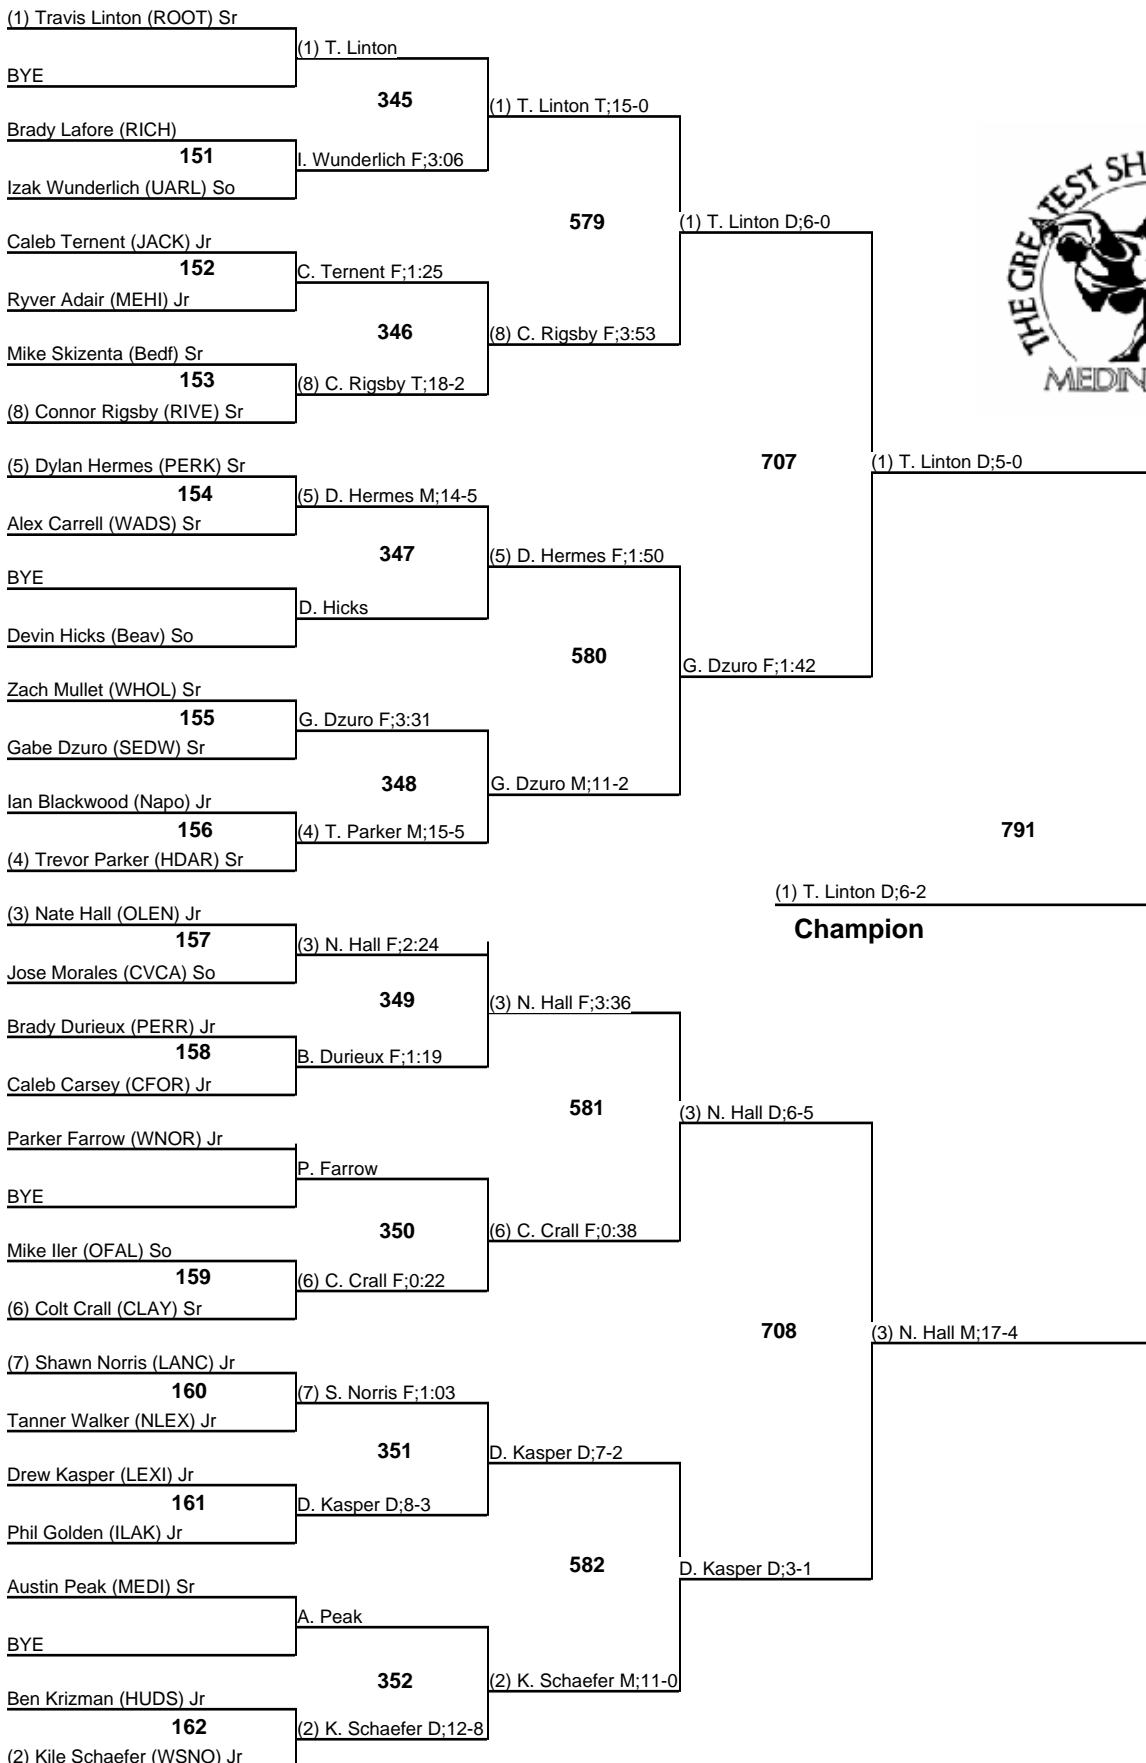

39th Annual Medina Invitational Tournament

182

Championship

December 27 & 28, 2013