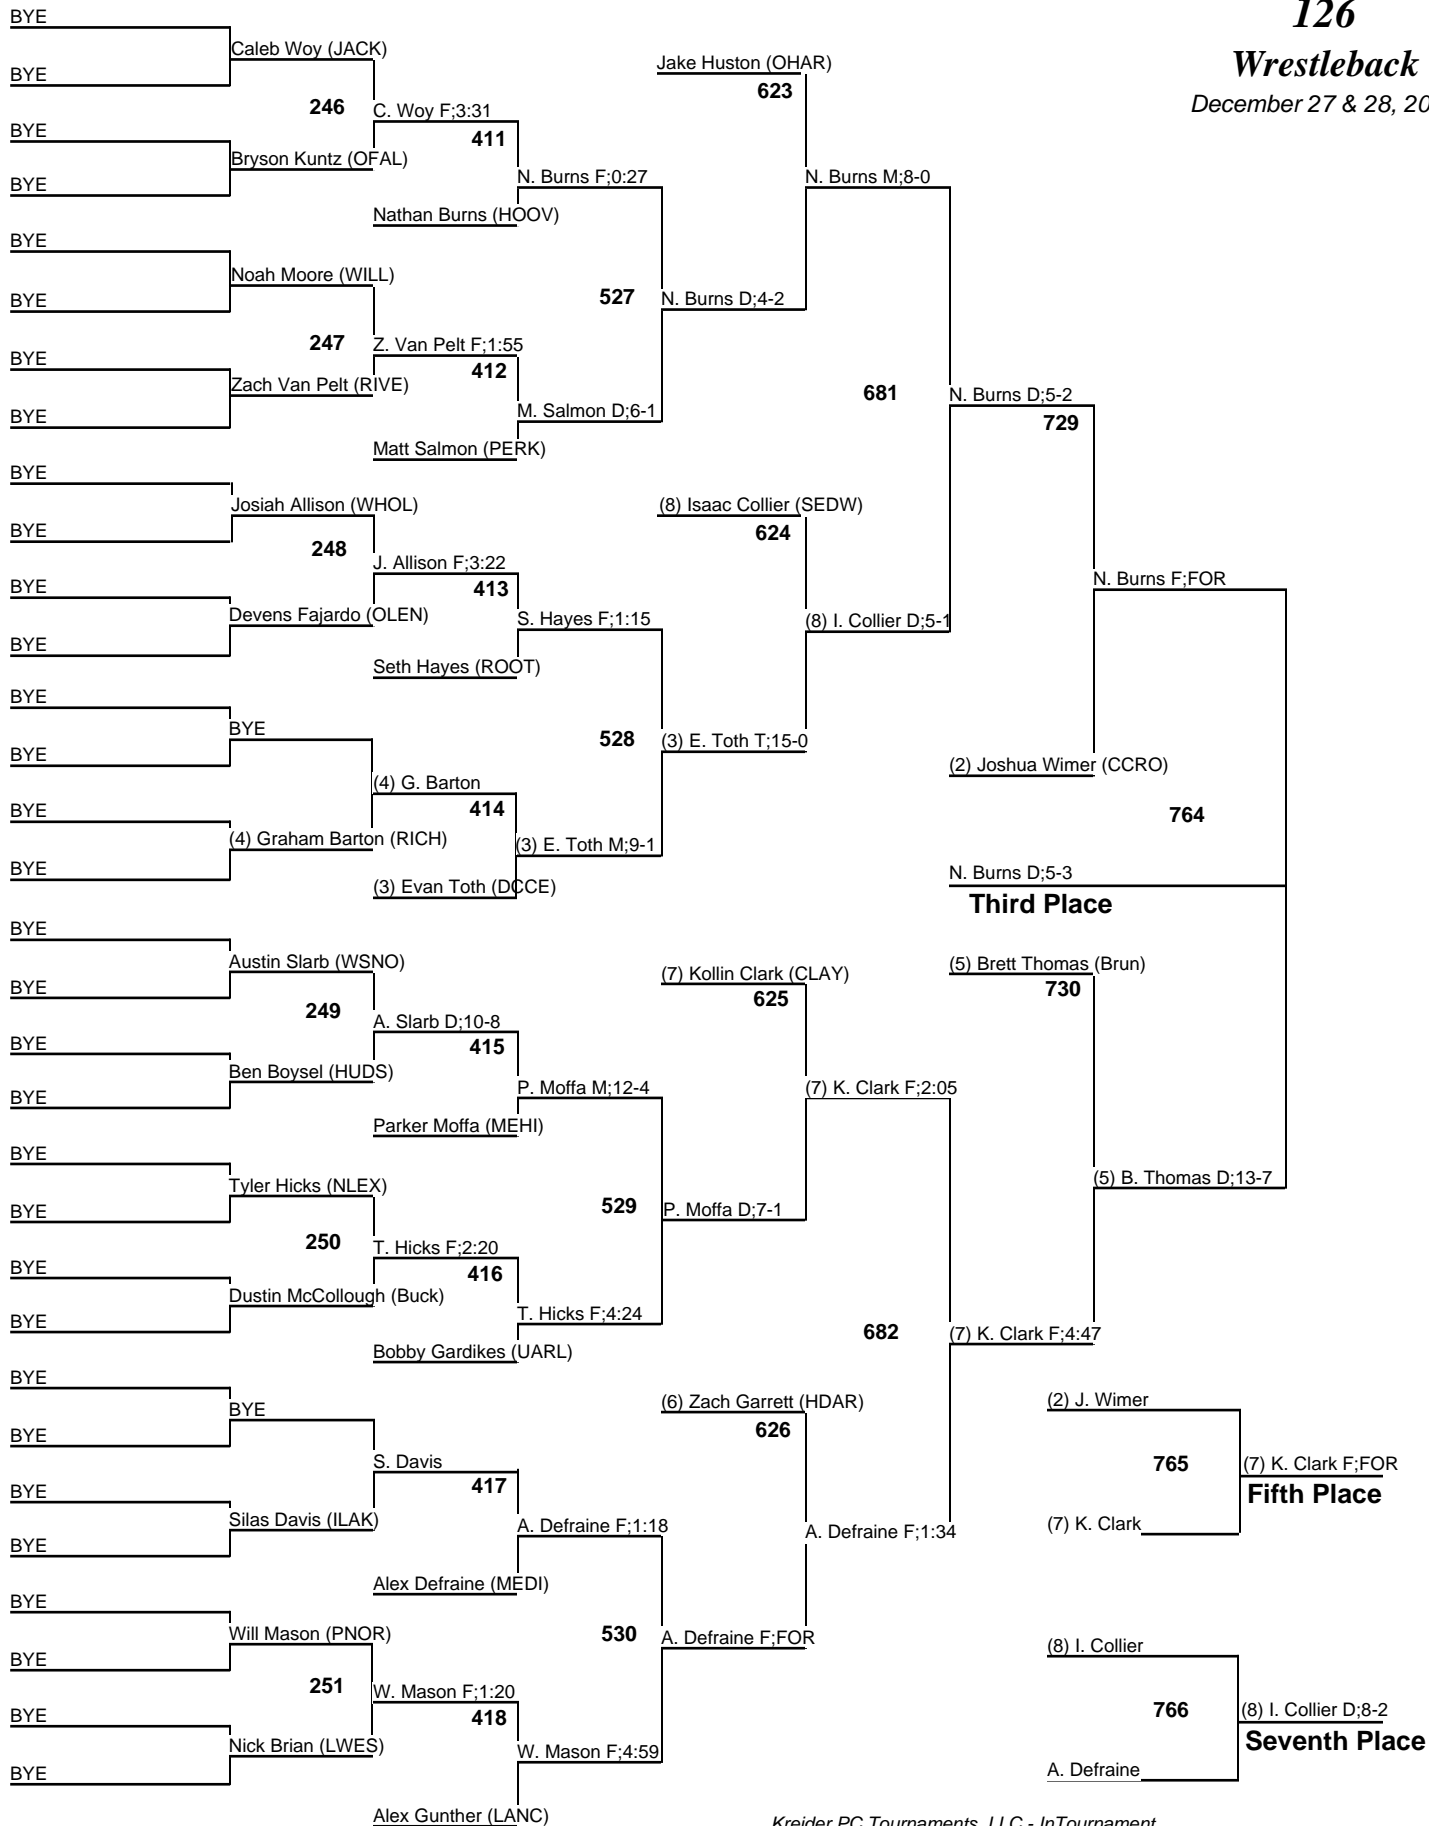

39th Annual Medina Invitational Tournament

106

Championship

December 27 & 28, 2013

39th Annual Medina Invitational Tournament

106

Wrestleback

December 27 & 28, 2013

39th Annual Medina Invitational Tournament

120

Championship

December 27 & 28, 2013

39th Annual Medina Invitational Tournament

120

Wrestleback

December 27 & 28, 2013

39th Annual Medina Invitational Tournament

126

Championship

December 27 & 28, 2013

39th Annual Medina Invitational Tournament

126

Wrestleback

December 27 & 28, 2013