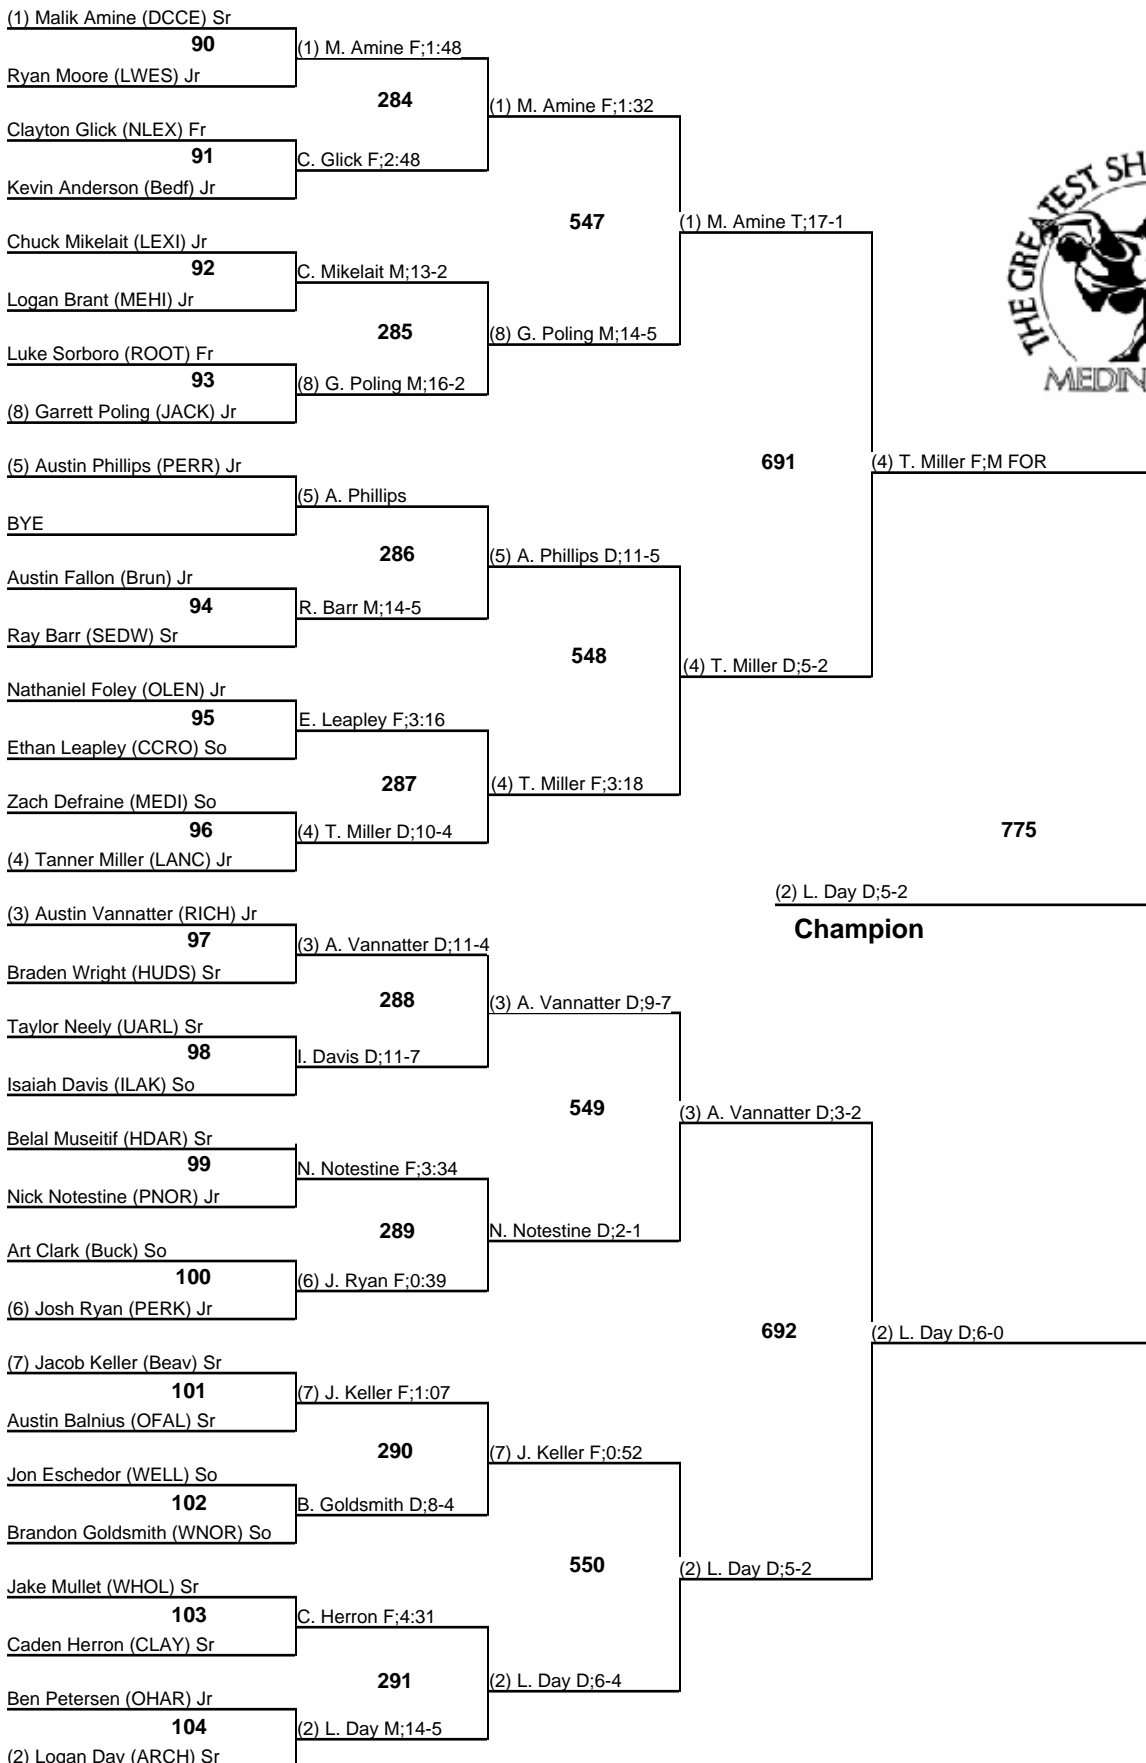

39th Annual Medina Invitational Tournament

145

Championship

December 27 & 28, 2013