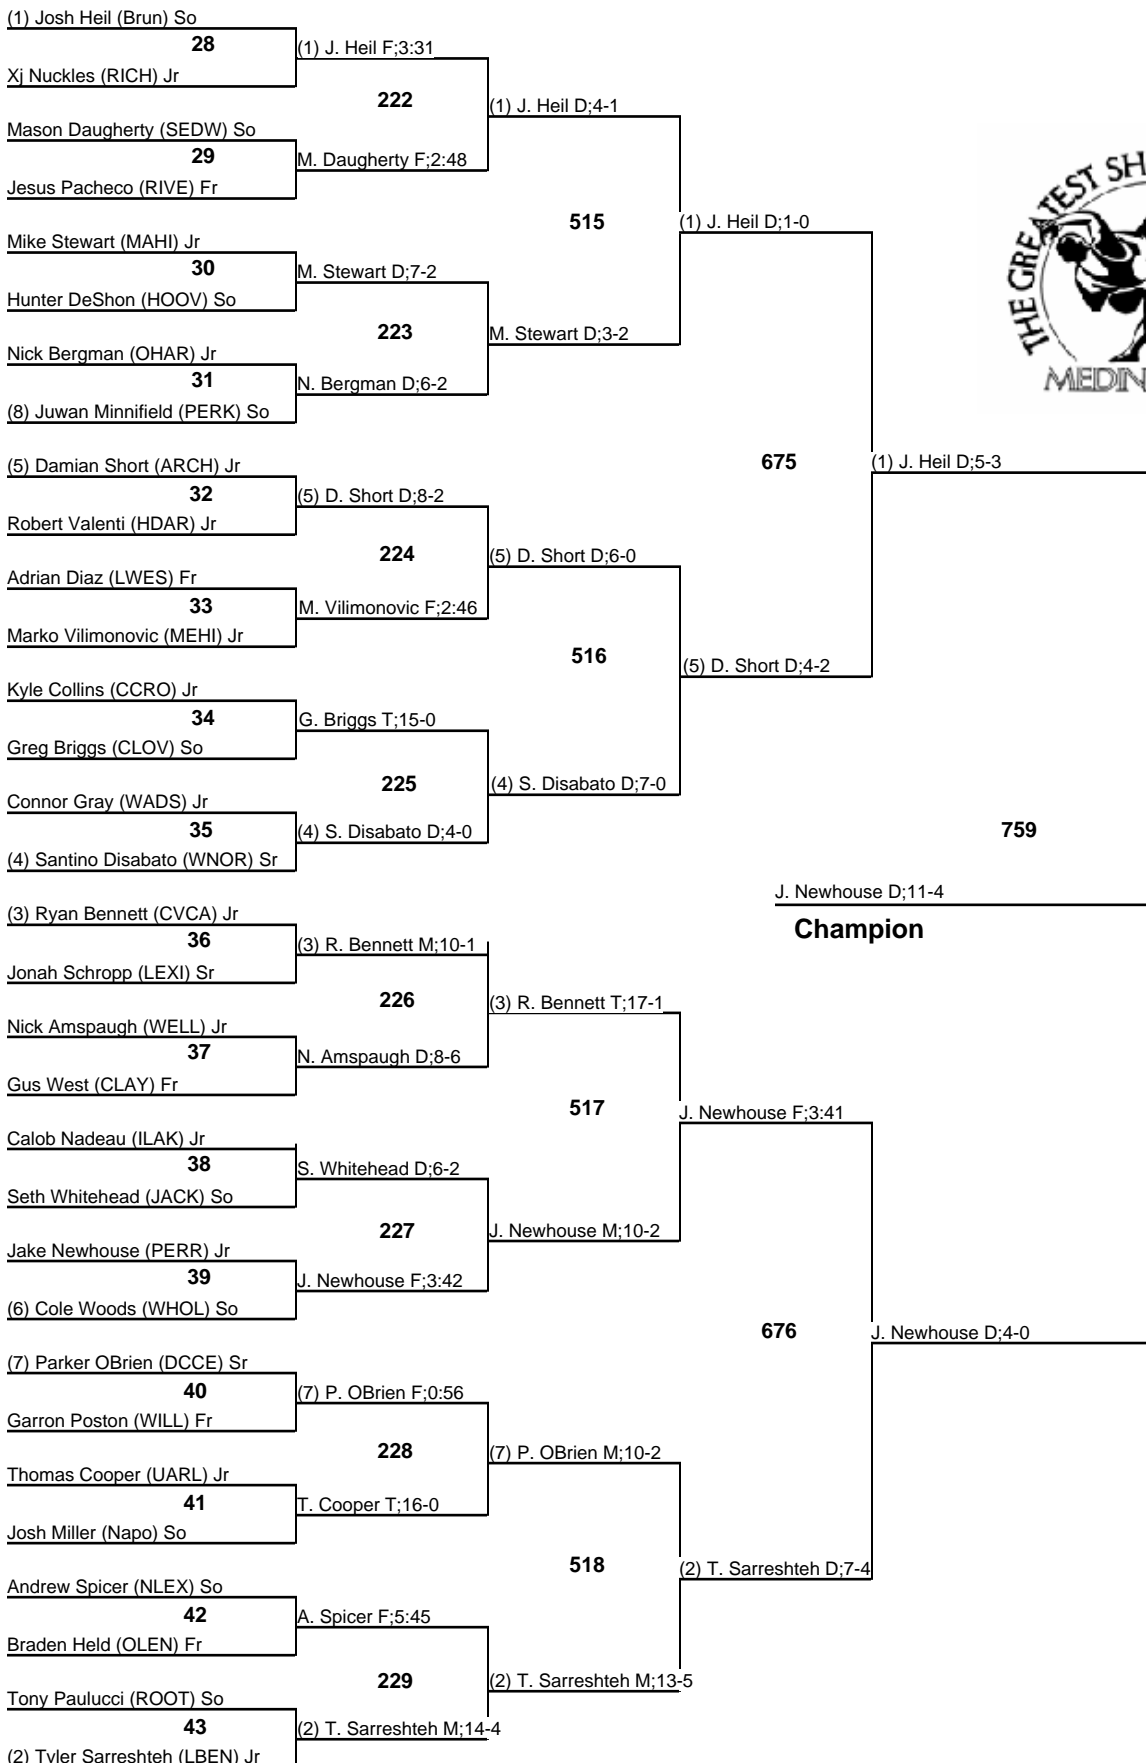

39th Annual Medina Invitational Tournament

106

Championship

December 27 & 28, 2013

39th Annual Medina Invitational Tournament

106

Wrestleback

December 27 & 28, 2013

39th Annual Medina Invitational Tournament

113

Championship

December 27 & 28, 2013

39th Annual Medina Invitational Tournament

113

Wrestleback

December 27 & 28, 2013

39th Annual Medina Invitational Tournament

120

Championship

December 27 & 28, 2013

39th Annual Medina Invitational Tournament

120

Wrestleback

December 27 & 28, 2013