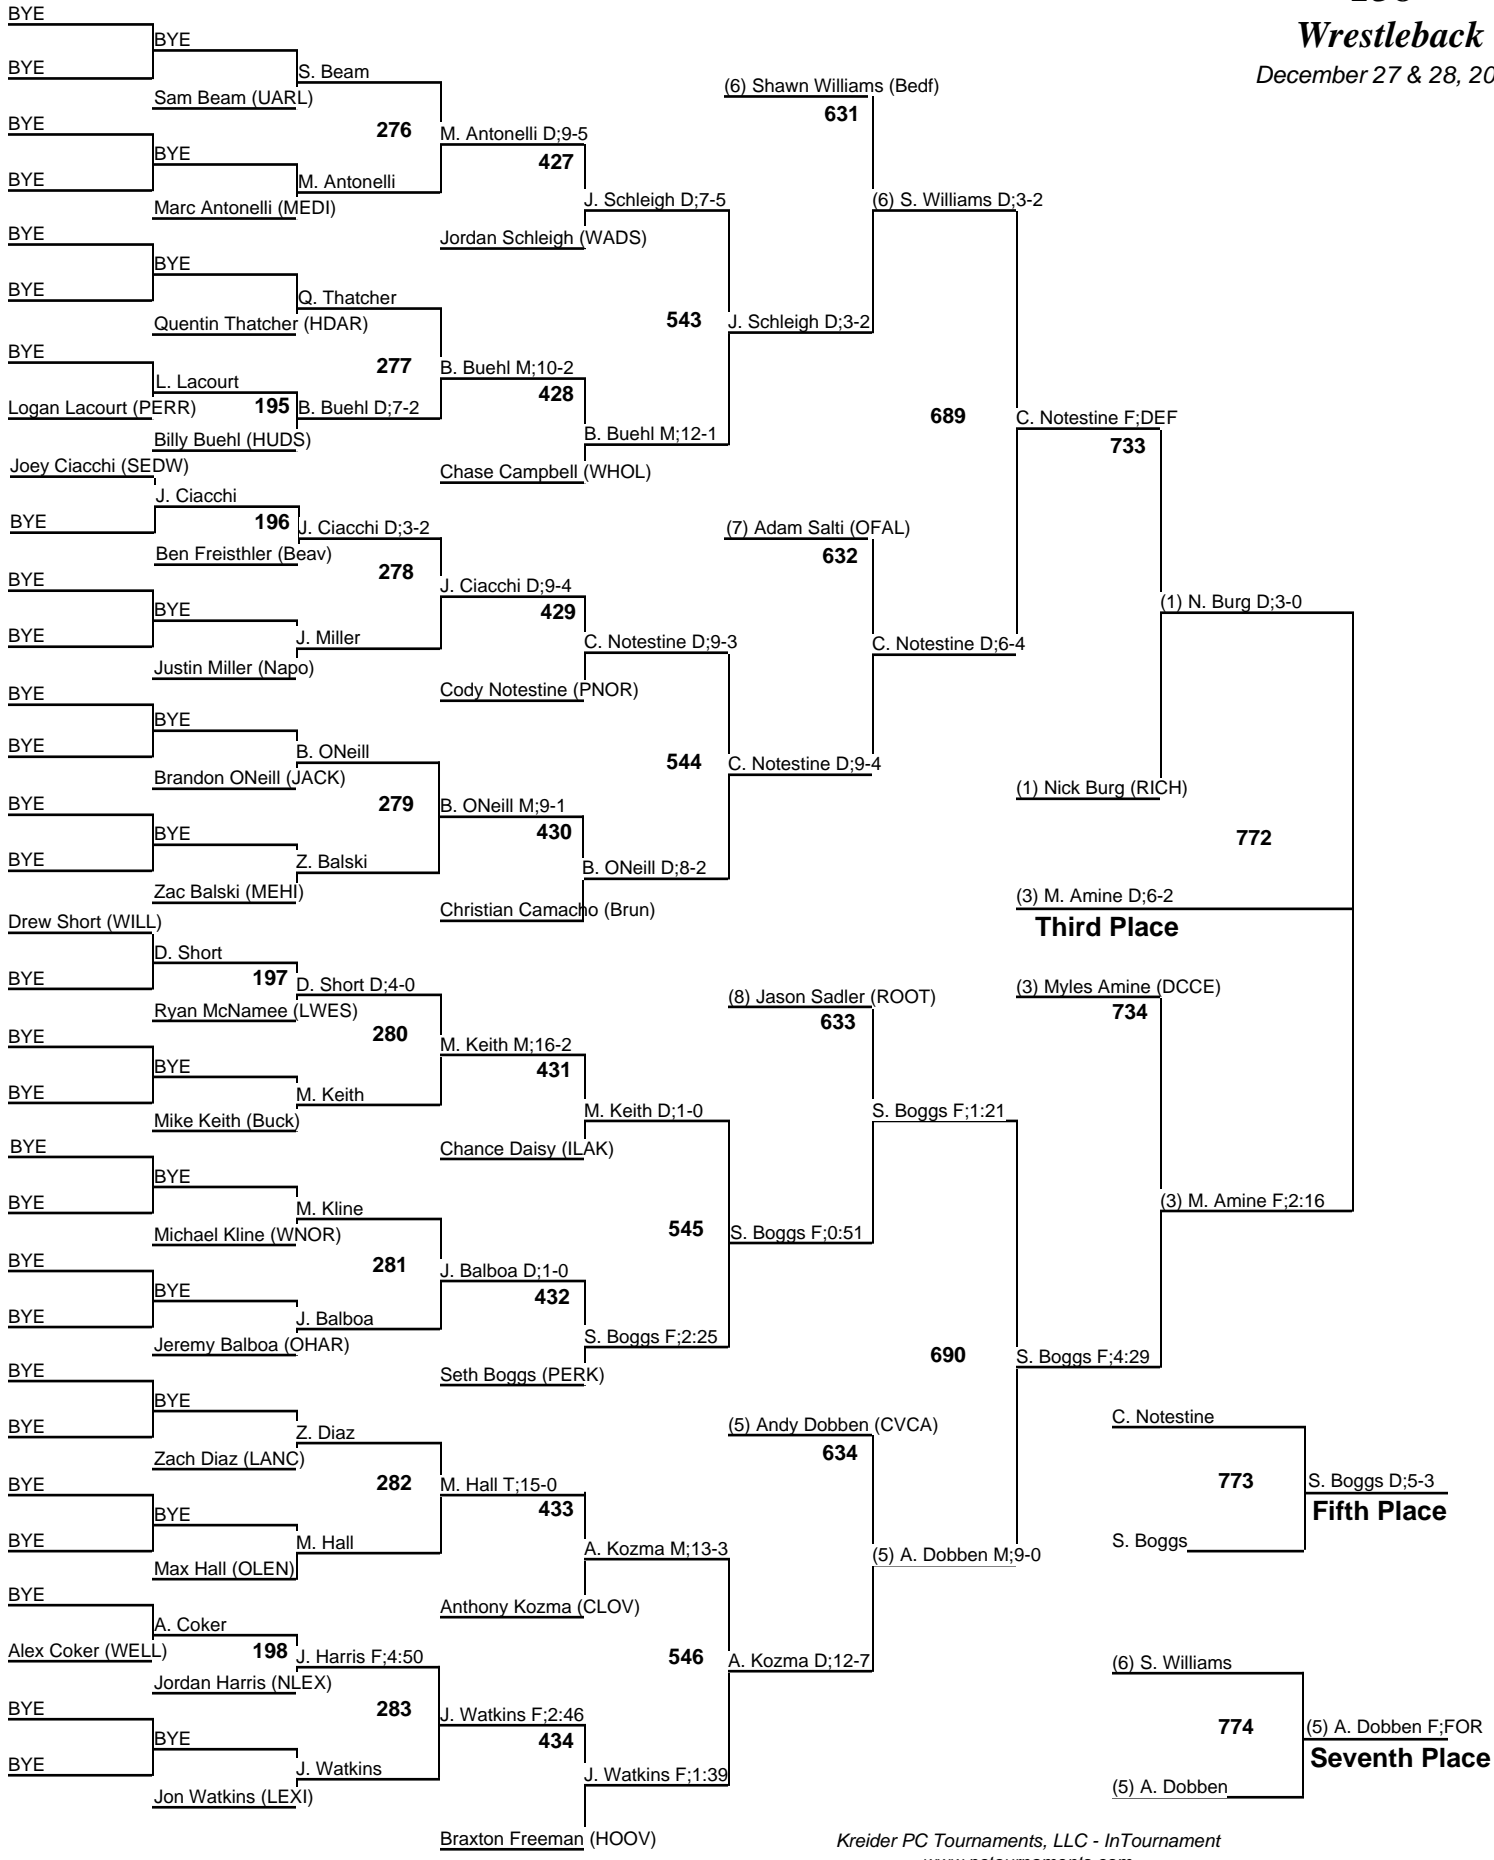

39th Annual Medina Invitational Tournament

138

Championship

December 27 & 28, 2013

39th Annual Medina Invitational Tournament

138

Wrestleback

December 27 & 28, 2013