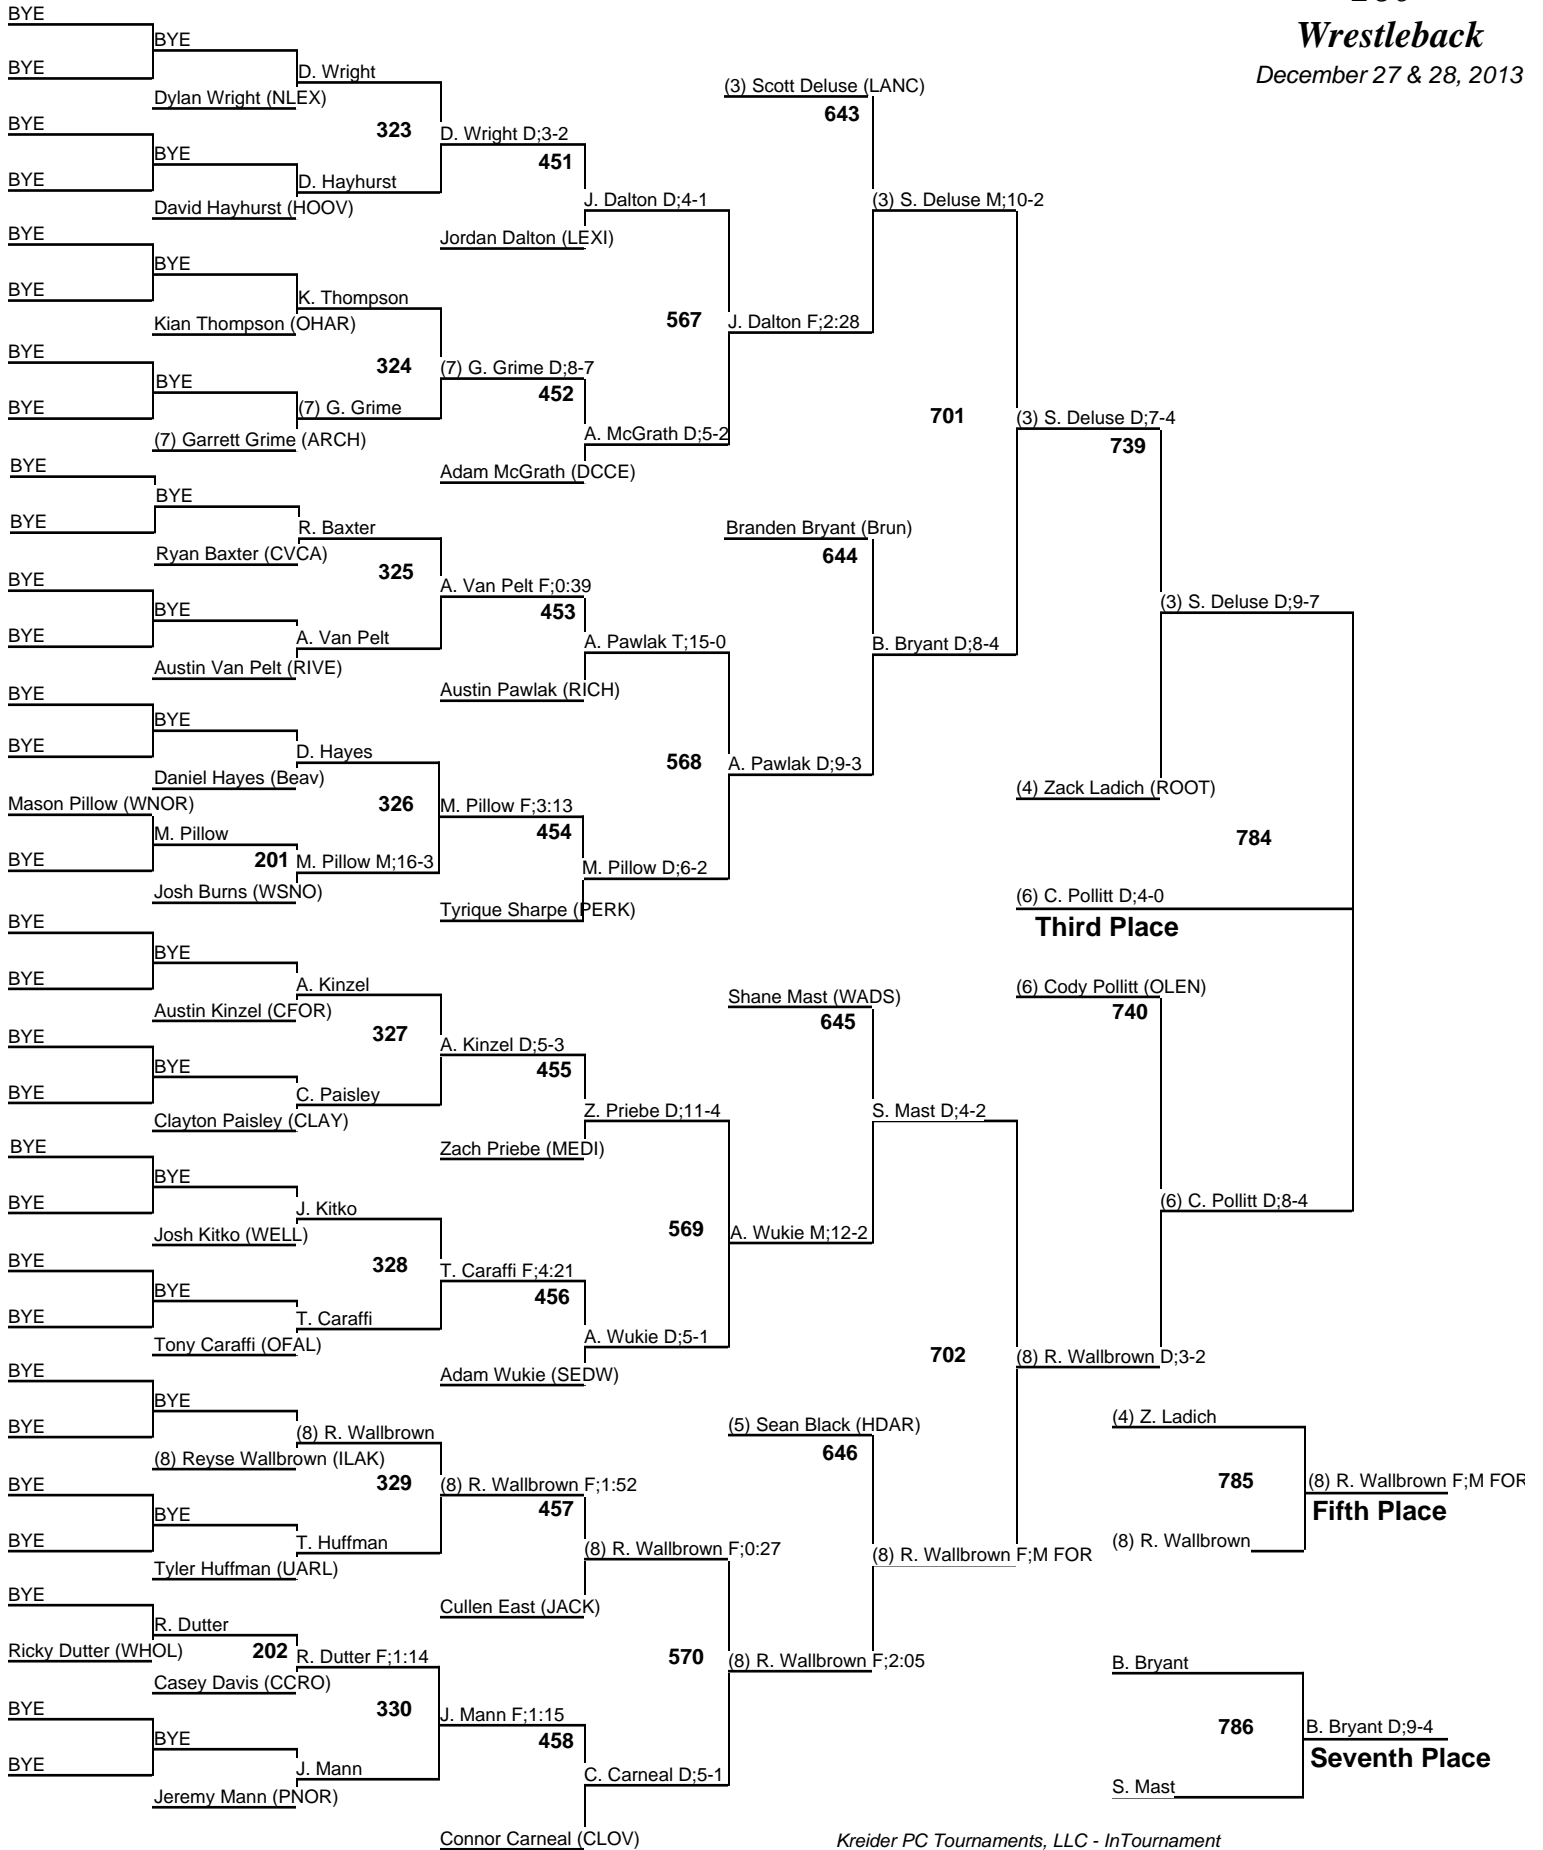

39th Annual Medina Invitational Tournament

160

Wrestleback

December 27 & 28, 2013