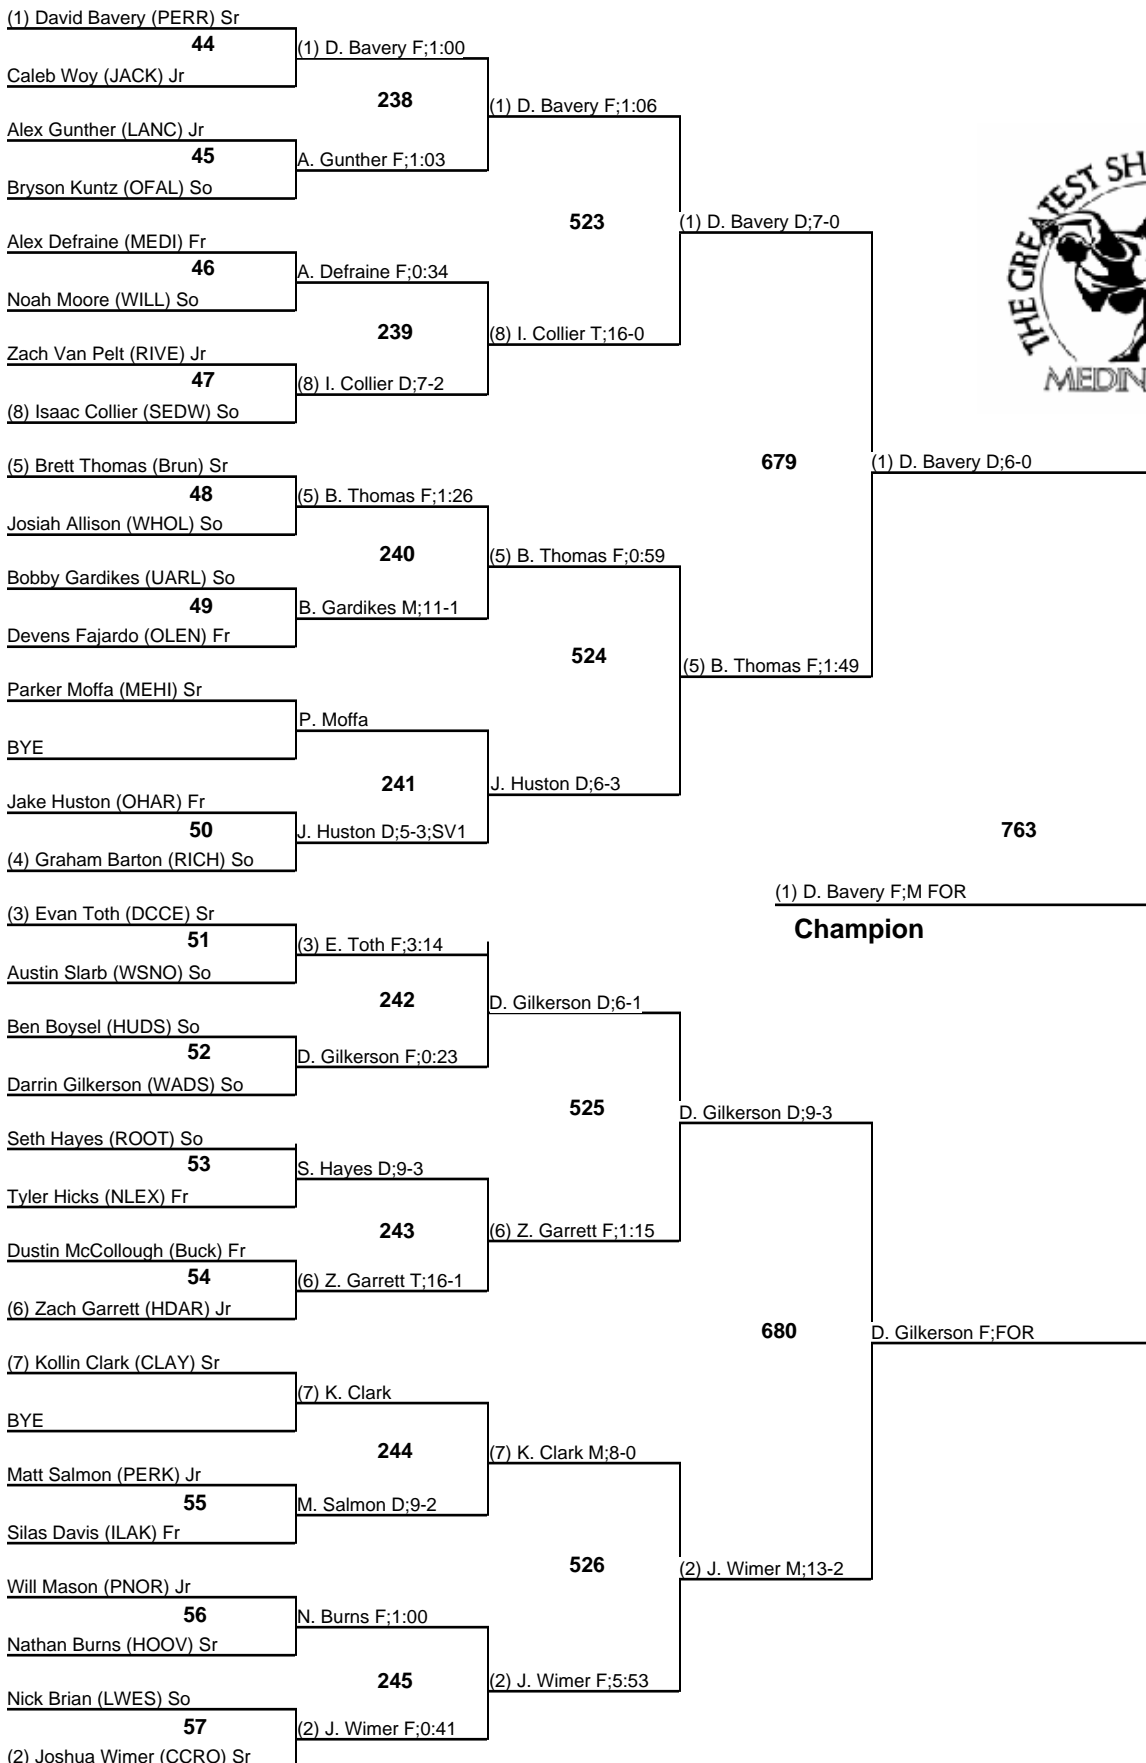

39th Annual Medina Invitational Tournament

106

Championship

December 27 & 28, 2013

39th Annual Medina Invitational Tournament

106

Wrestleback

December 27 & 28, 2013

39th Annual Medina Invitational Tournament

113

Championship

December 27 & 28, 2013

39th Annual Medina Invitational Tournament

113

Wrestleback

December 27 & 28, 2013

39th Annual Medina Invitational Tournament

120

Championship

December 27 & 28, 2013

39th Annual Medina Invitational Tournament

120

Wrestleback

December 27 & 28, 2013

39th Annual Medina Invitational Tournament

126

Championship

December 27 & 28, 2013

39th Annual Medina Invitational Tournament

126

Wrestleback

December 27 & 28, 2013