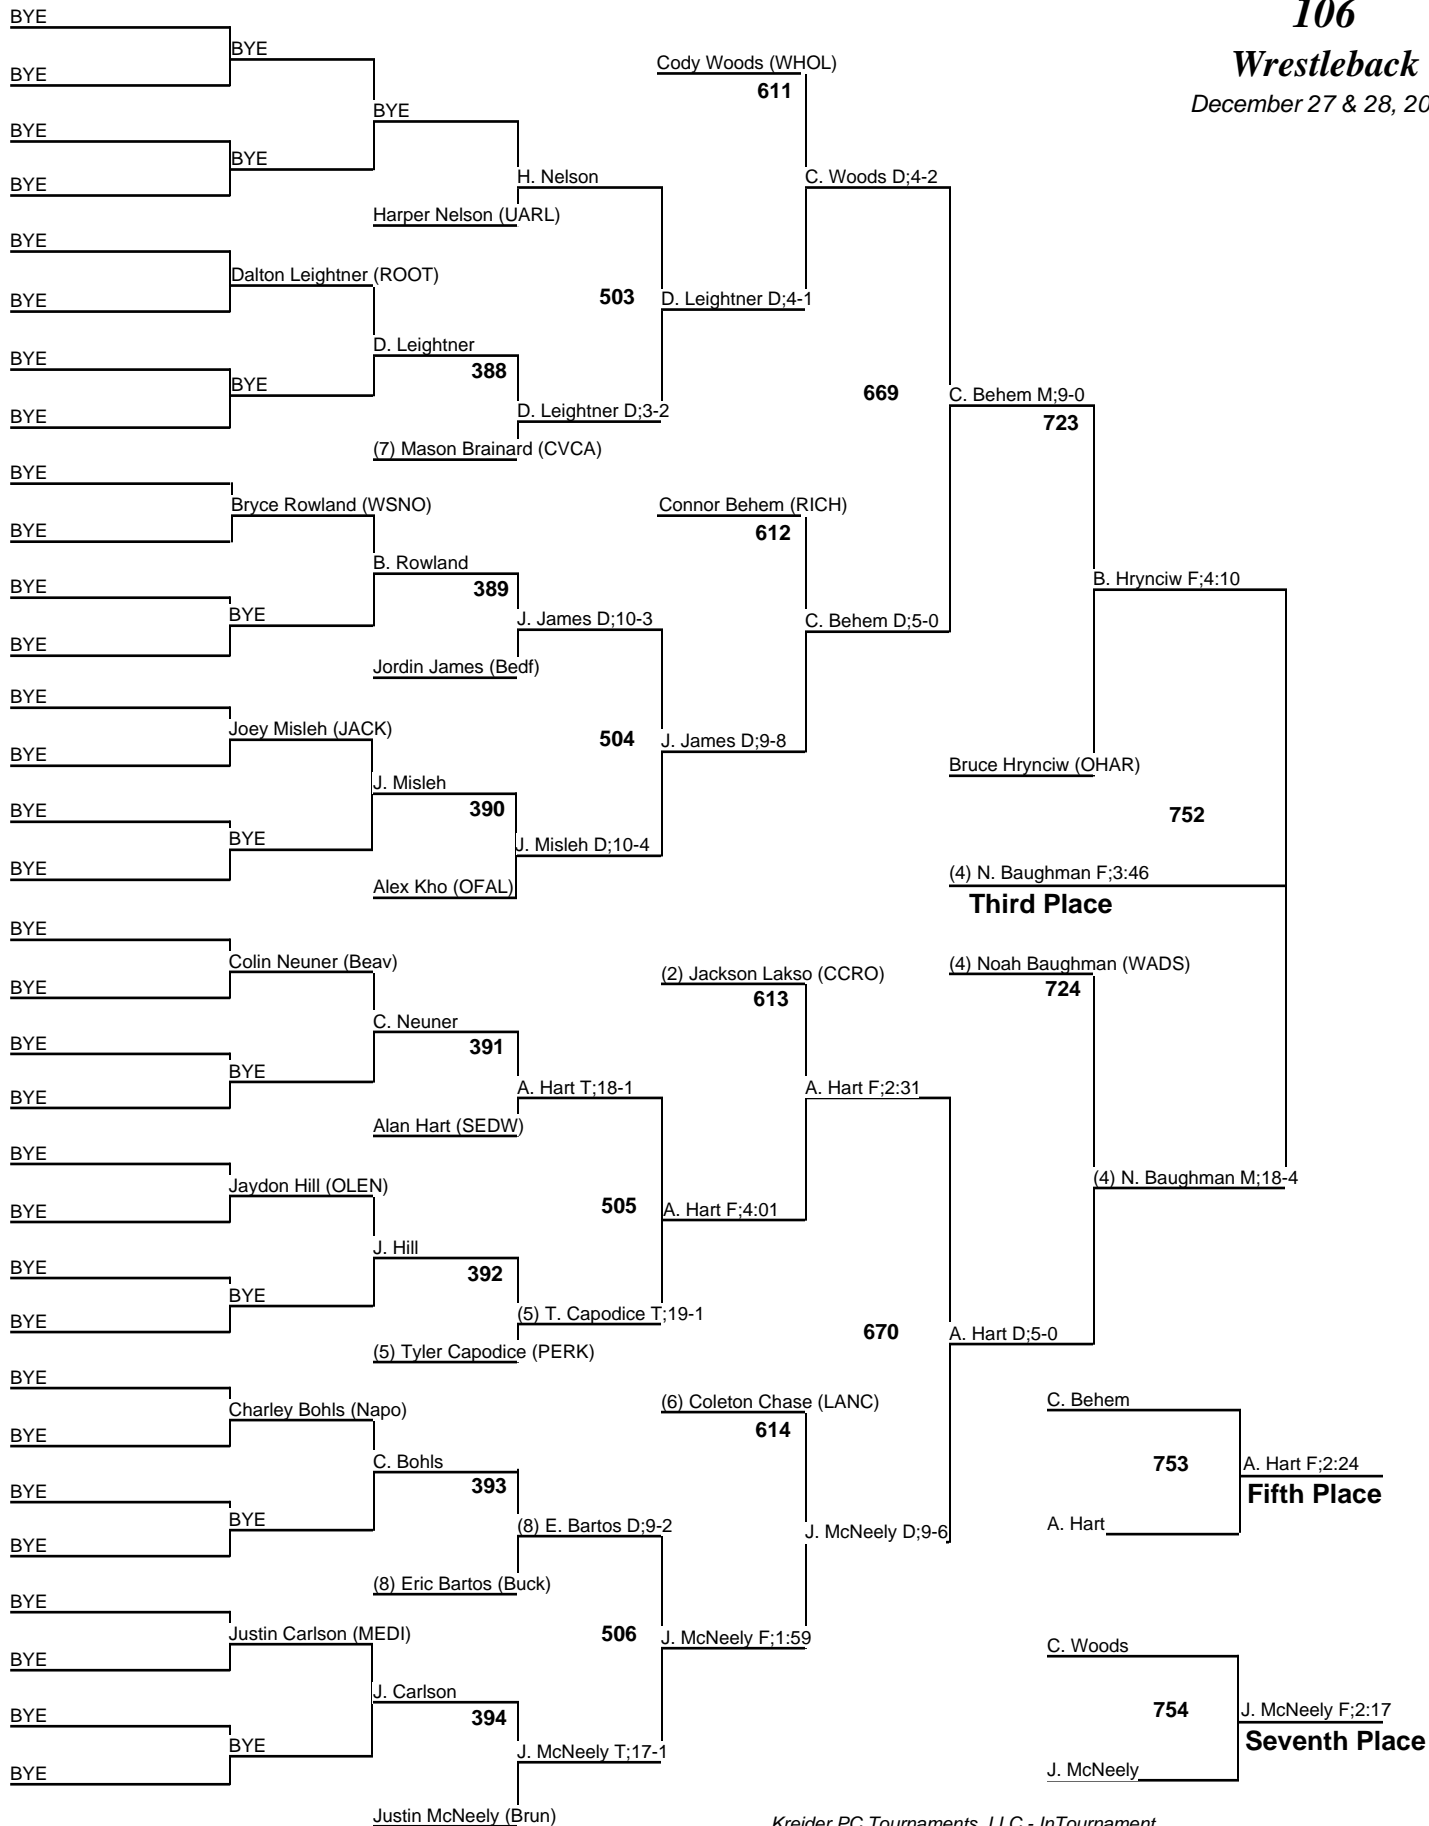

39th Annual Medina Invitational Tournament

106

Championship

December 27 & 28, 2013

39th Annual Medina Invitational Tournament

106

Wrestleback

December 27 & 28, 2013

39th Annual Medina Invitational Tournament

113

Championship

December 27 & 28, 2013

39th Annual Medina Invitational Tournament

113

Wrestleback

December 27 & 28, 2013

39th Annual Medina Invitational Tournament

120

Championship

December 27 & 28, 2013

39th Annual Medina Invitational Tournament

120

Wrestleback

December 27 & 28, 2013