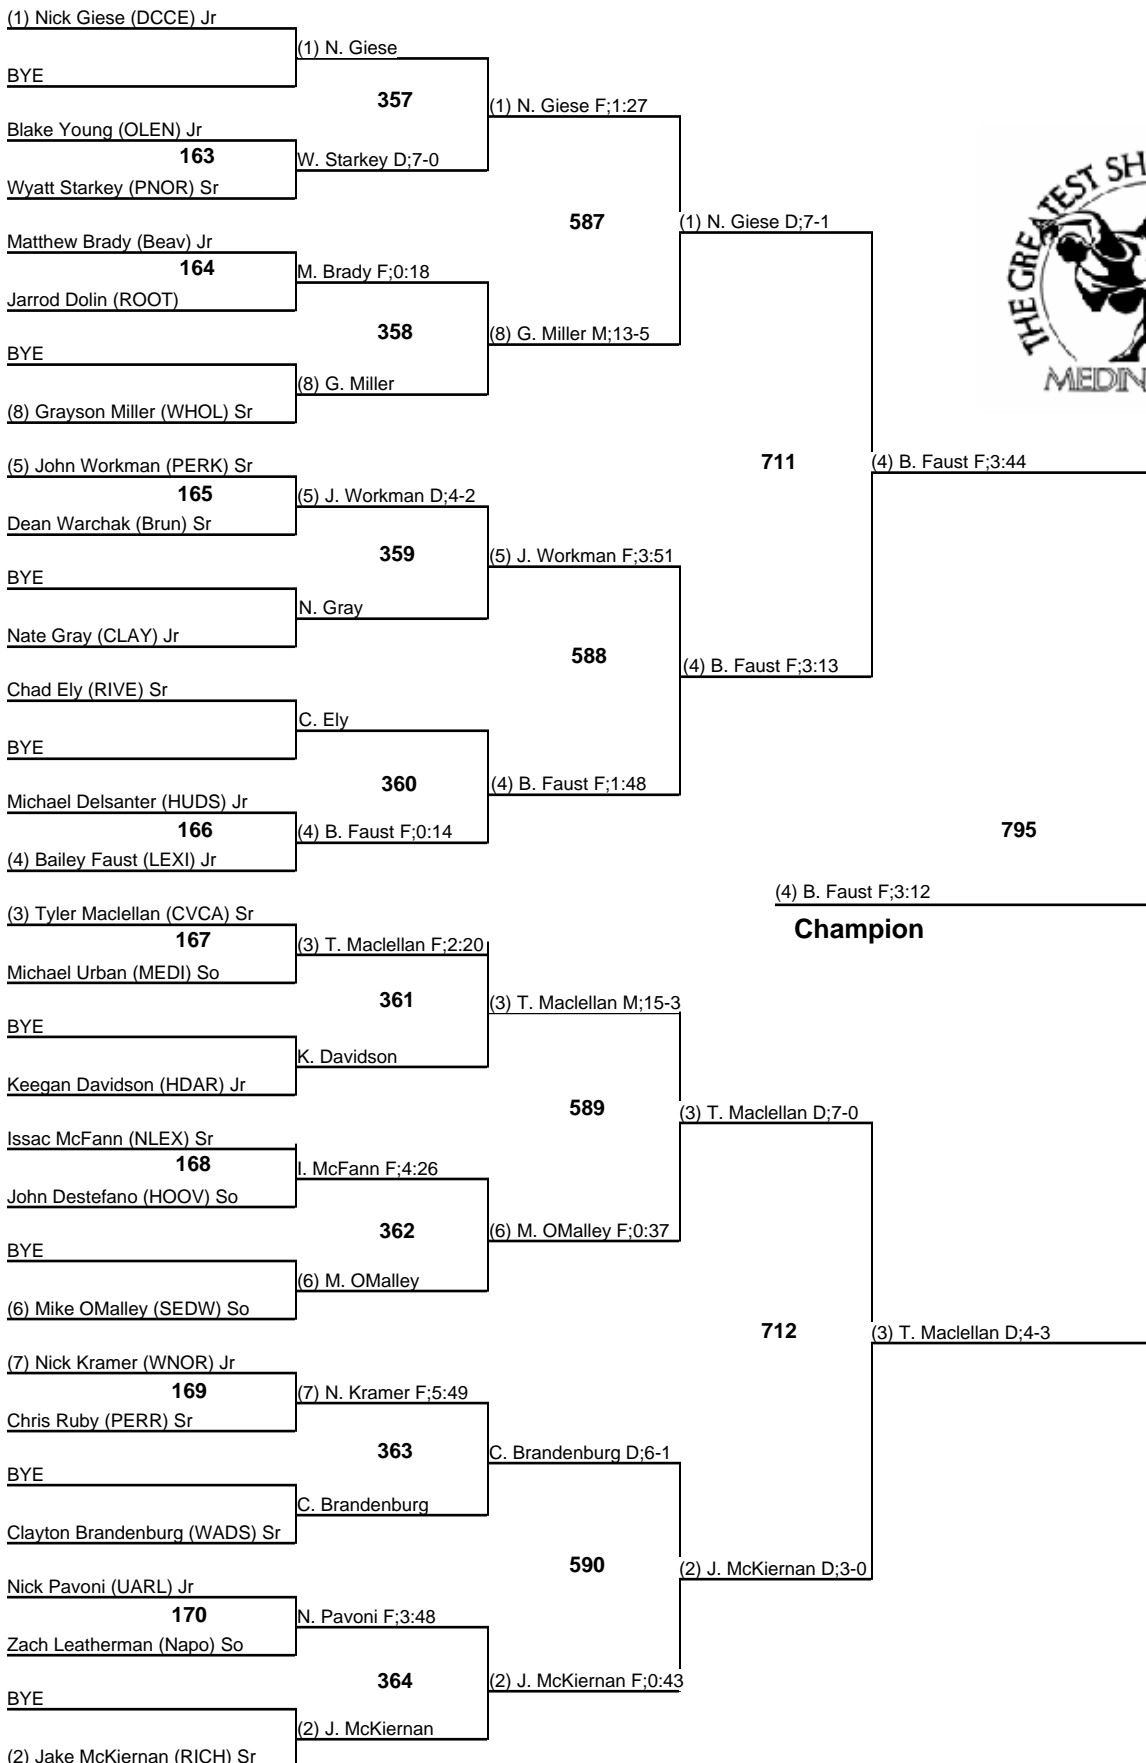

39th Annual Medina Invitational Tournament

195

Championship

December 27 & 28, 2013