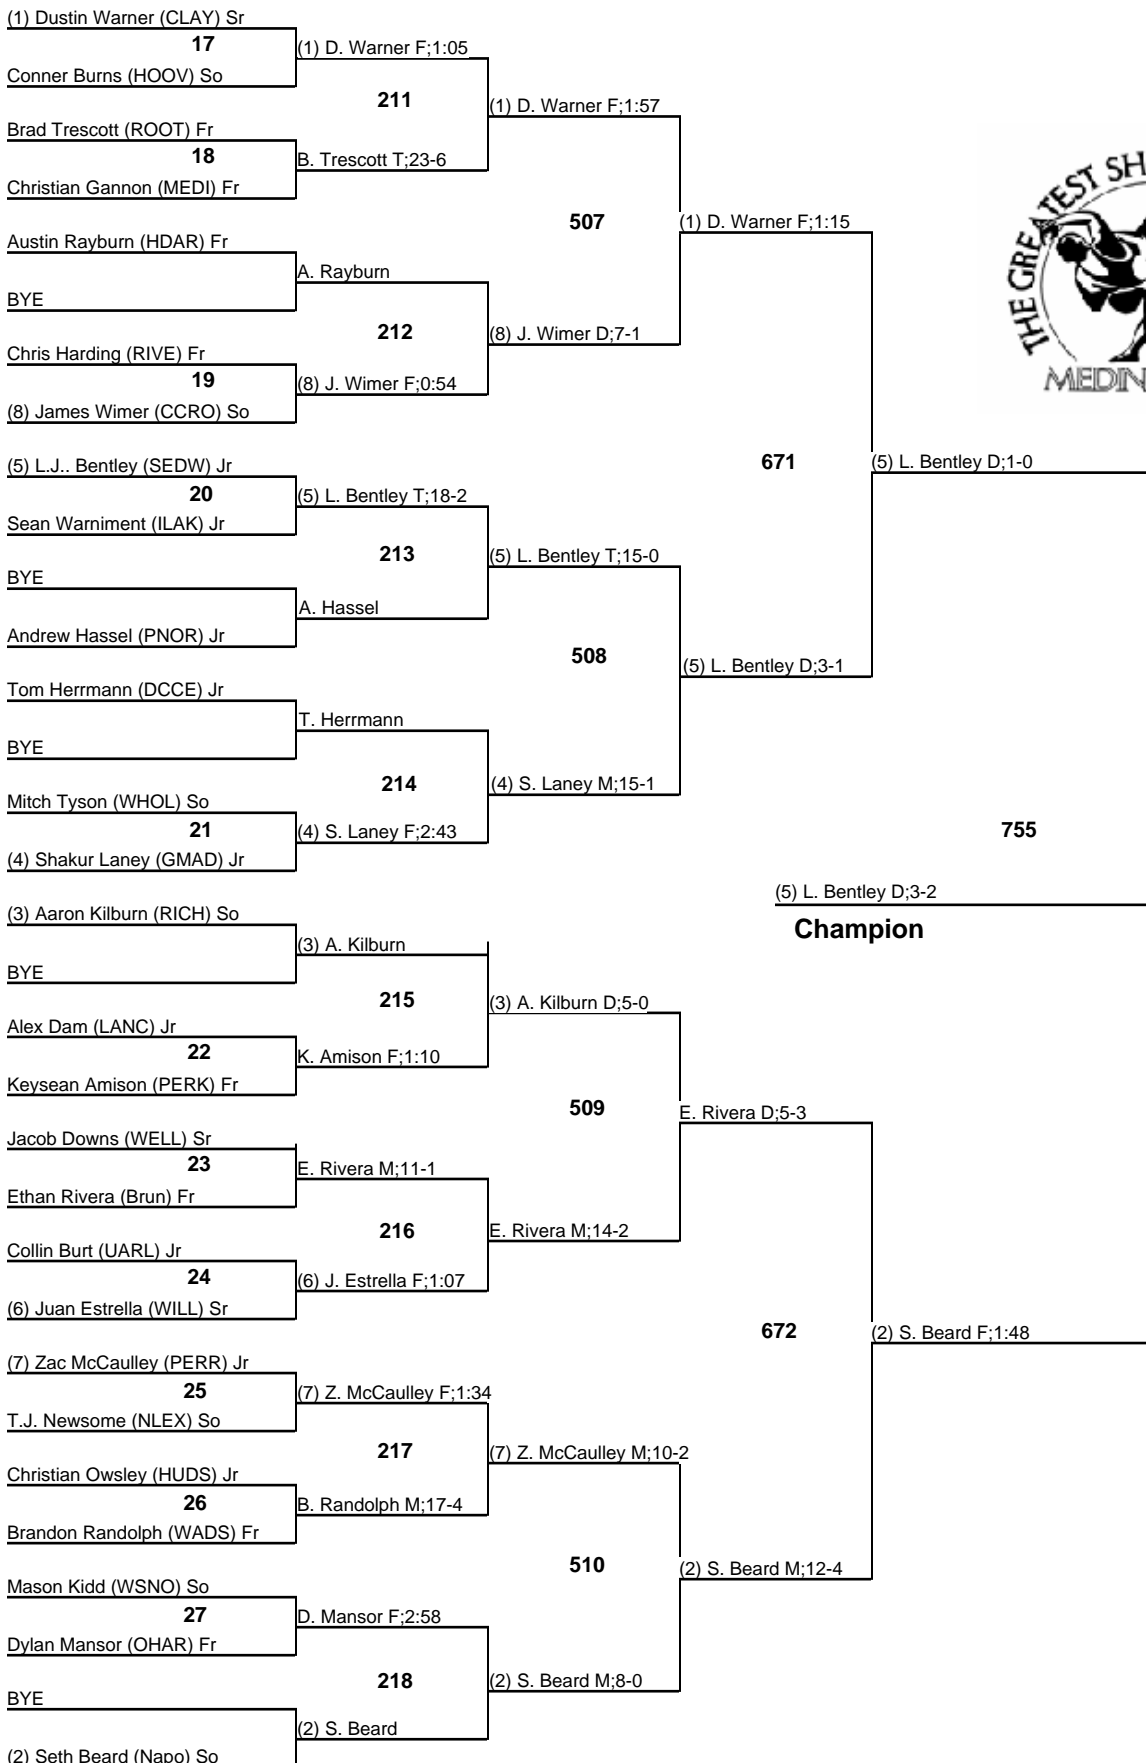

39th Annual Medina Invitational Tournament

106

Championship

December 27 & 28, 2013

39th Annual Medina Invitational Tournament

106

Wrestleback

December 27 & 28, 2013

39th Annual Medina Invitational Tournament

113

Championship

December 27 & 28, 2013

39th Annual Medina Invitational Tournament

113

Wrestleback

December 27 & 28, 2013

39th Annual Medina Invitational Tournament

120

Championship

December 27 & 28, 2013

39th Annual Medina Invitational Tournament

120

Wrestleback

December 27 & 28, 2013