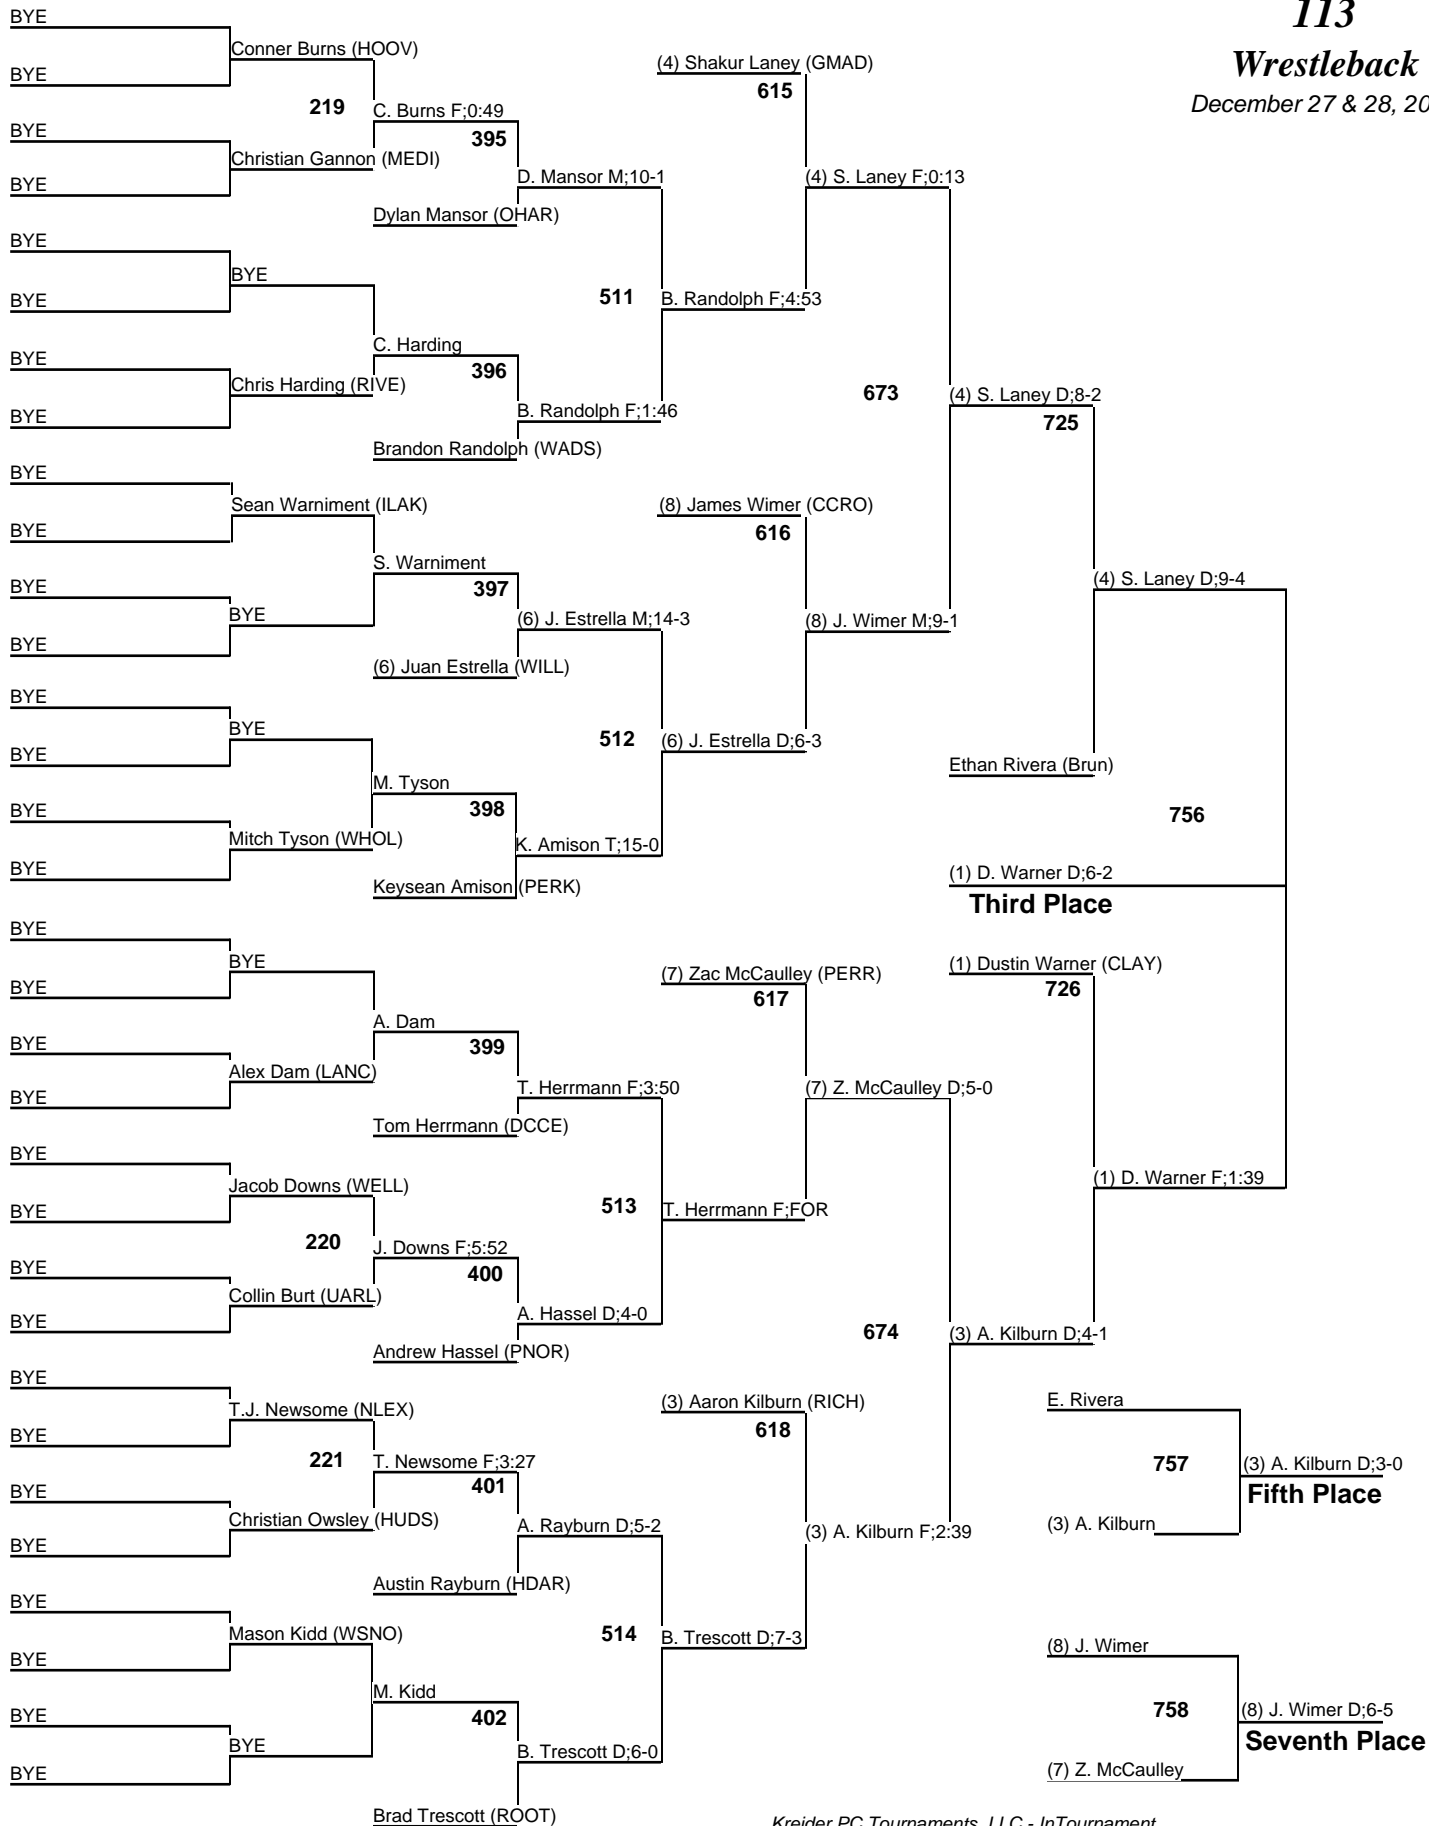

39th Annual Medina Invitational Tournament

106

Championship

December 27 & 28, 2013

39th Annual Medina Invitational Tournament

106

Wrestleback

December 27 & 28, 2013

39th Annual Medina Invitational Tournament

113

Championship

December 27 & 28, 2013

39th Annual Medina Invitational Tournament

113

Wrestleback

December 27 & 28, 2013

39th Annual Medina Invitational Tournament

120

Championship

December 27 & 28, 2013

39th Annual Medina Invitational Tournament

120

Wrestleback

December 27 & 28, 2013