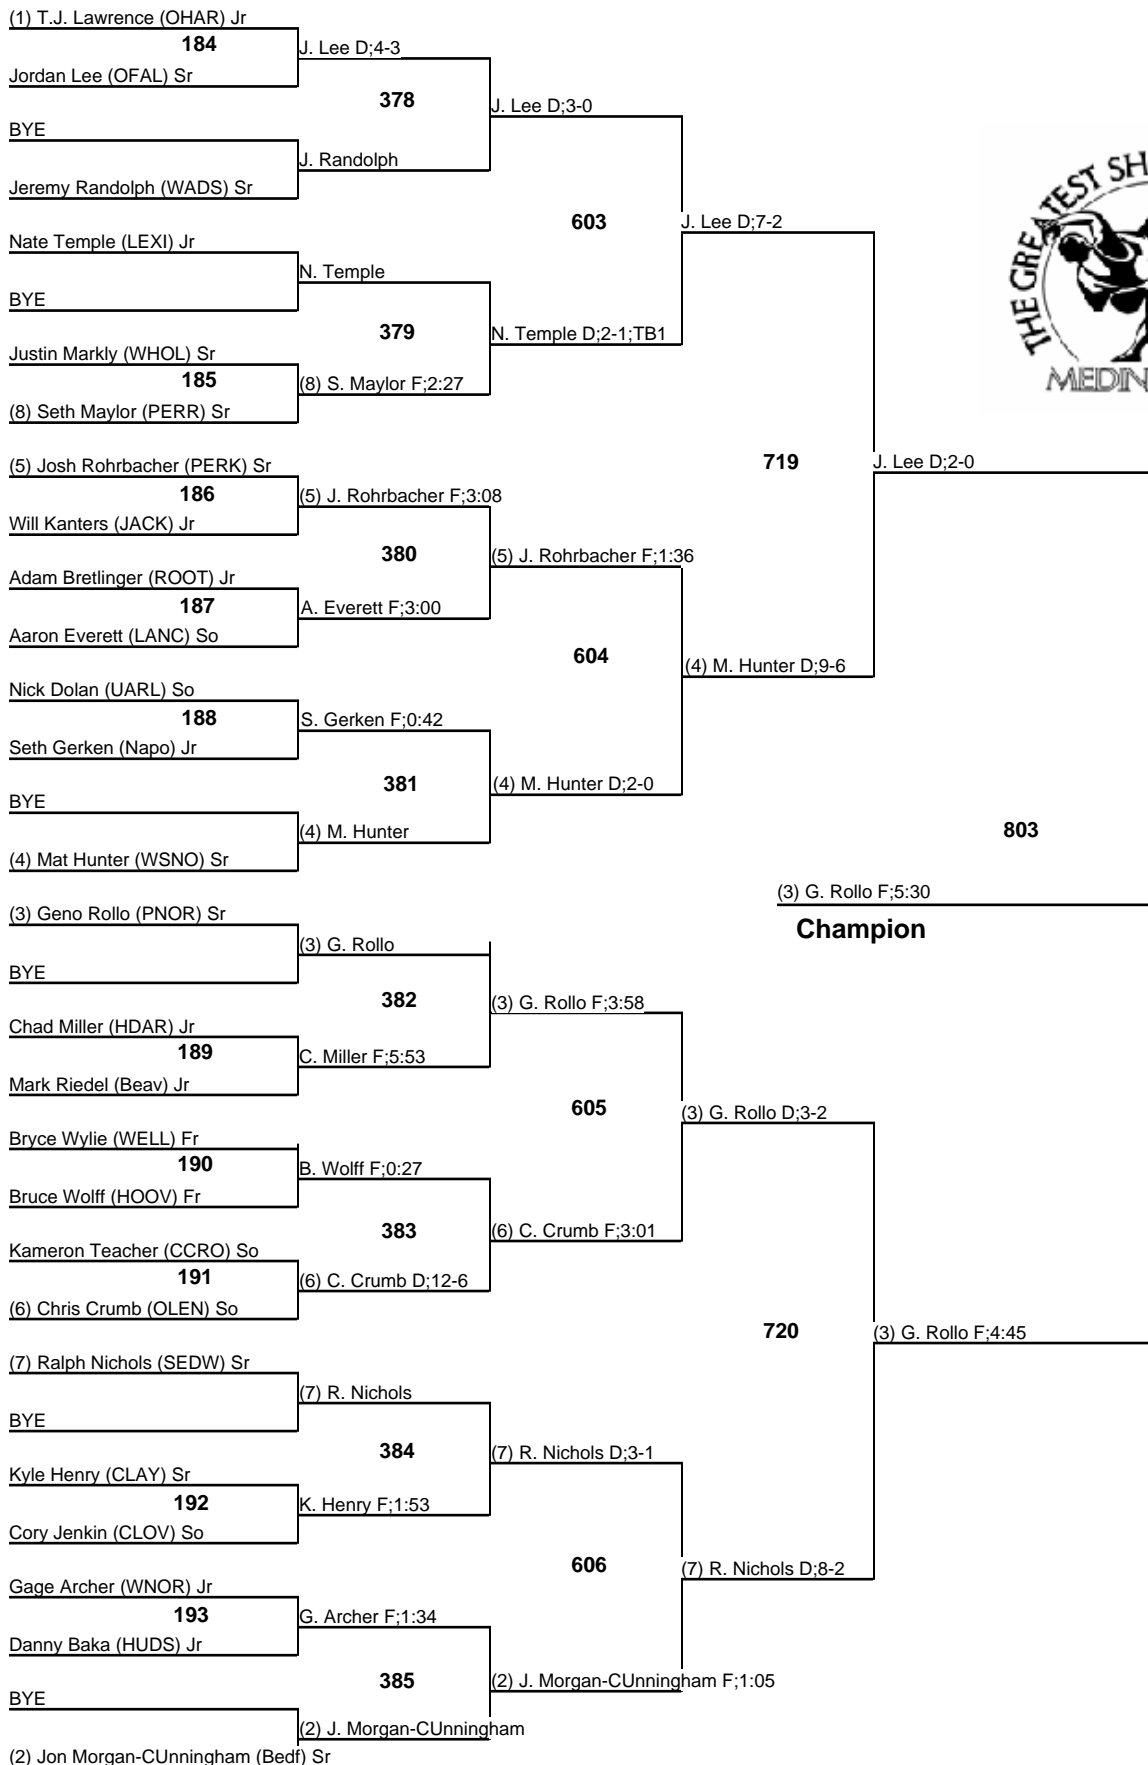

39th Annual Medina Invitational Tournament

285

Championship

December 27 & 28, 2013