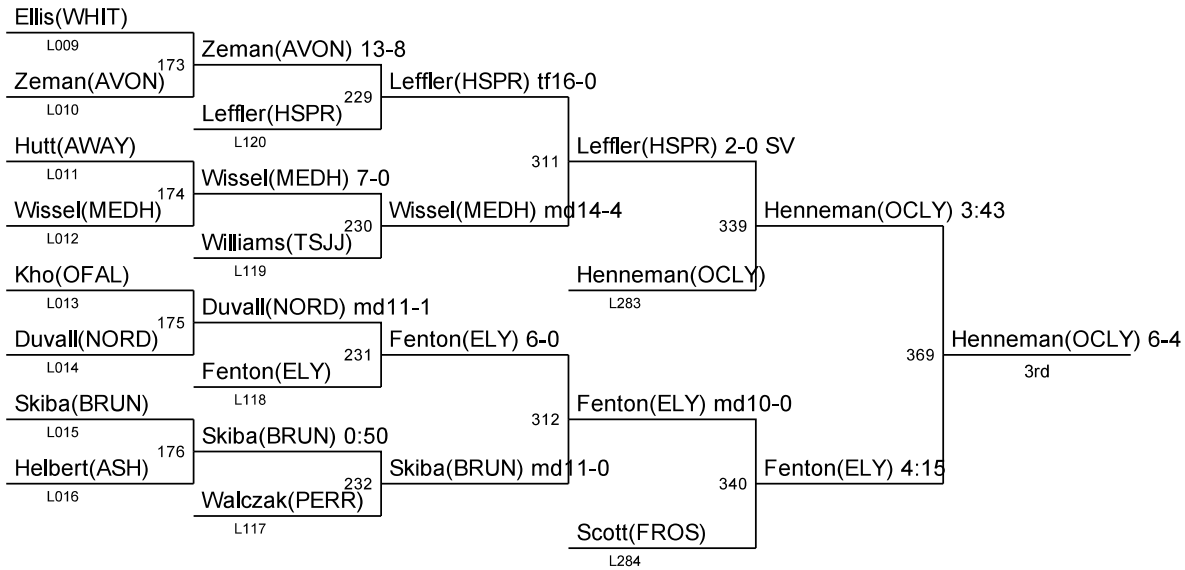

Dist. Tournament: Division I - Cleveland State
Woodling Gym - Cleveland State University, Cleveland, OH

Sectional Sites:
 CL - Clay
 WE - Westlake
 MA - Mansfield
 WA - Wadsworth

Dist. Tournament: Division I - Cleveland State
Woodling Gym - Cleveland State University, Cleveland, OH

Sectional Sites:
CL - Clay
WE - Westlake
MA - Mansfield
WA - Wadsworth

Dist. Tournament: Division I - Cleveland State
Woodling Gym - Cleveland State University, Cleveland, OH

Sectional Sites:
CL - Clay
WE - Westlake
MA - Mansfield
WA - Wadsworth