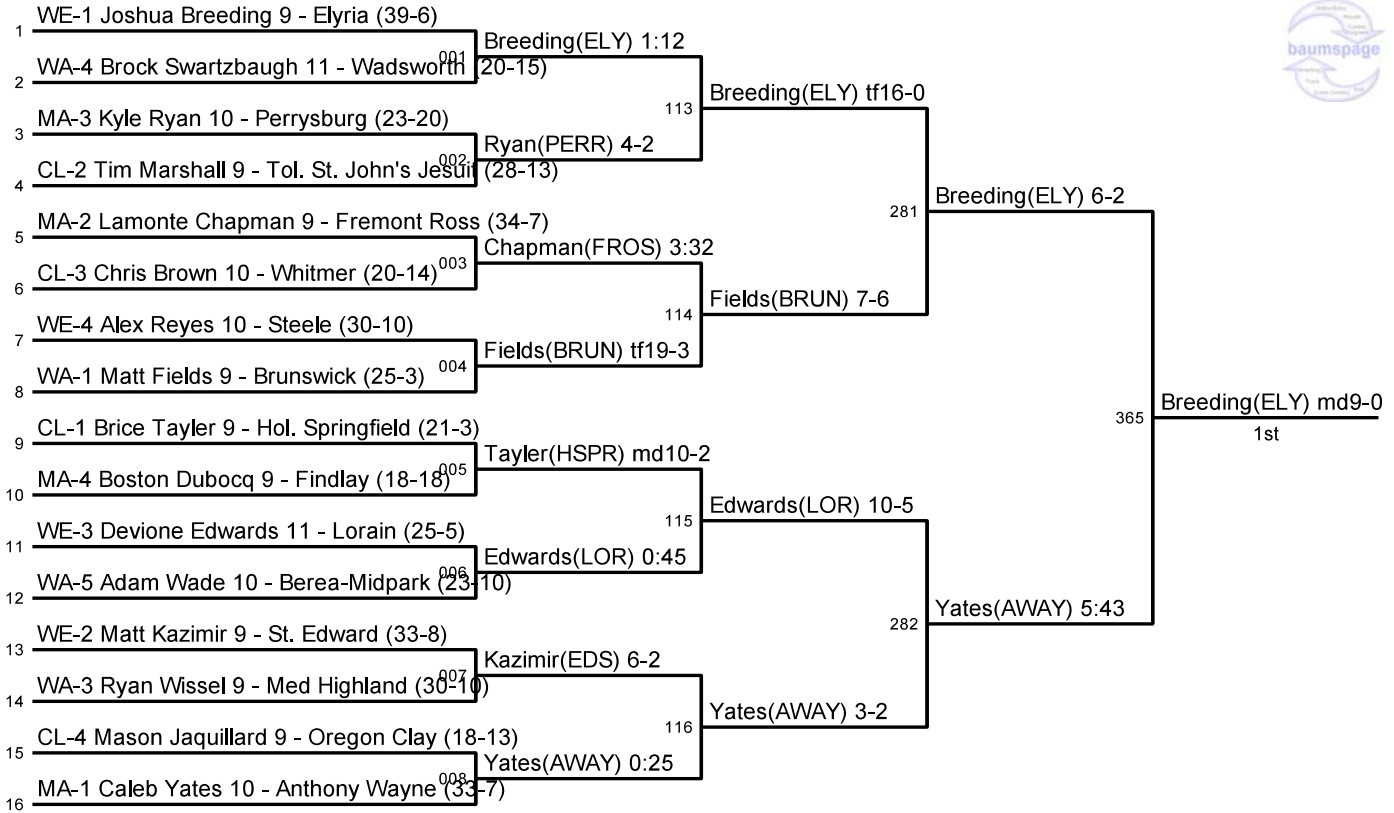

Dist. Tournament: Division I - Cleveland State
Woodling Gym - Cleveland State University, Cleveland, OH

Sectional Sites:
 CL - Clay
 WE - Westlake
 MA - Mansfield
 WA - Wadsworth

Dist. Tournament: Division I - Cleveland State
Woodling Gym - Cleveland State University, Cleveland, OH

Sectional Sites:
CL - Clay
WE - Westlake
MA - Mansfield
WA - Wadsworth

Dist. Tournament: Division I - Cleveland State
Woodling Gym - Cleveland State University, Cleveland, OH

Sectional Sites:
CL - Clay
WE - Westlake
MA - Mansfield
WA - Wadsworth