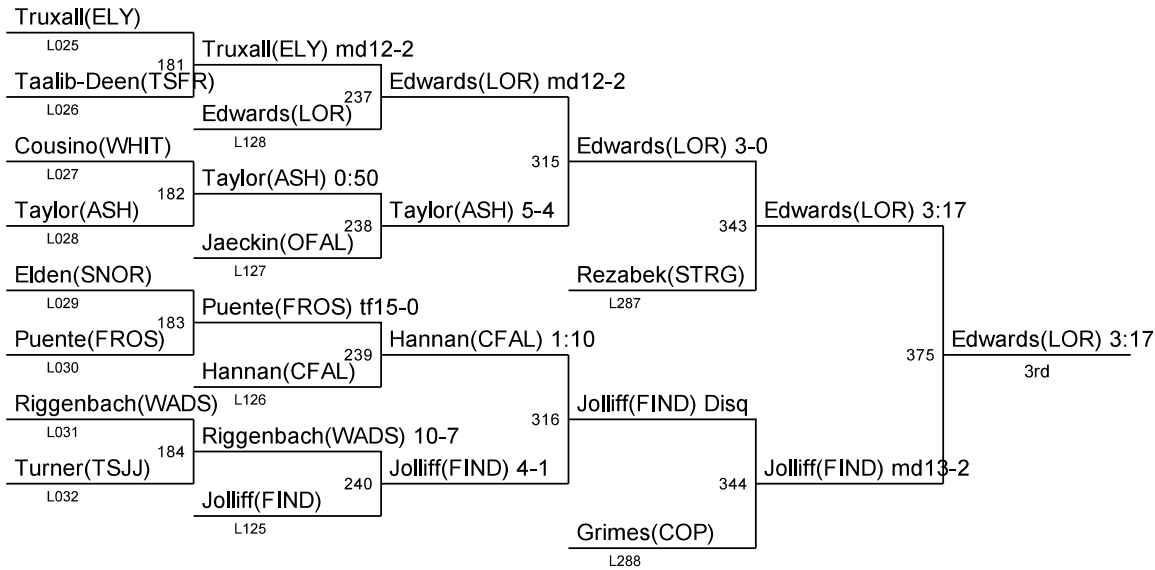

Dist. Tournament: Division I - Cleveland State
Woodling Gym - Cleveland State University, Cleveland, OH

Sectional Sites:
 CL - Clay
 WE - Westlake
 MA - Mansfield
 WA - Wadsworth

Dist. Tournament: Division I - Cleveland State
Woodling Gym - Cleveland State University, Cleveland, OH

Sectional Sites:
CL - Clay
WE - Westlake
MA - Mansfield
WA - Wadsworth

Dist. Tournament: Division I - Cleveland State
Woodling Gym - Cleveland State University, Cleveland, OH

Sectional Sites:
 CL - Clay
 WE - Westlake
 MA - Mansfield
 WA - Wadsworth