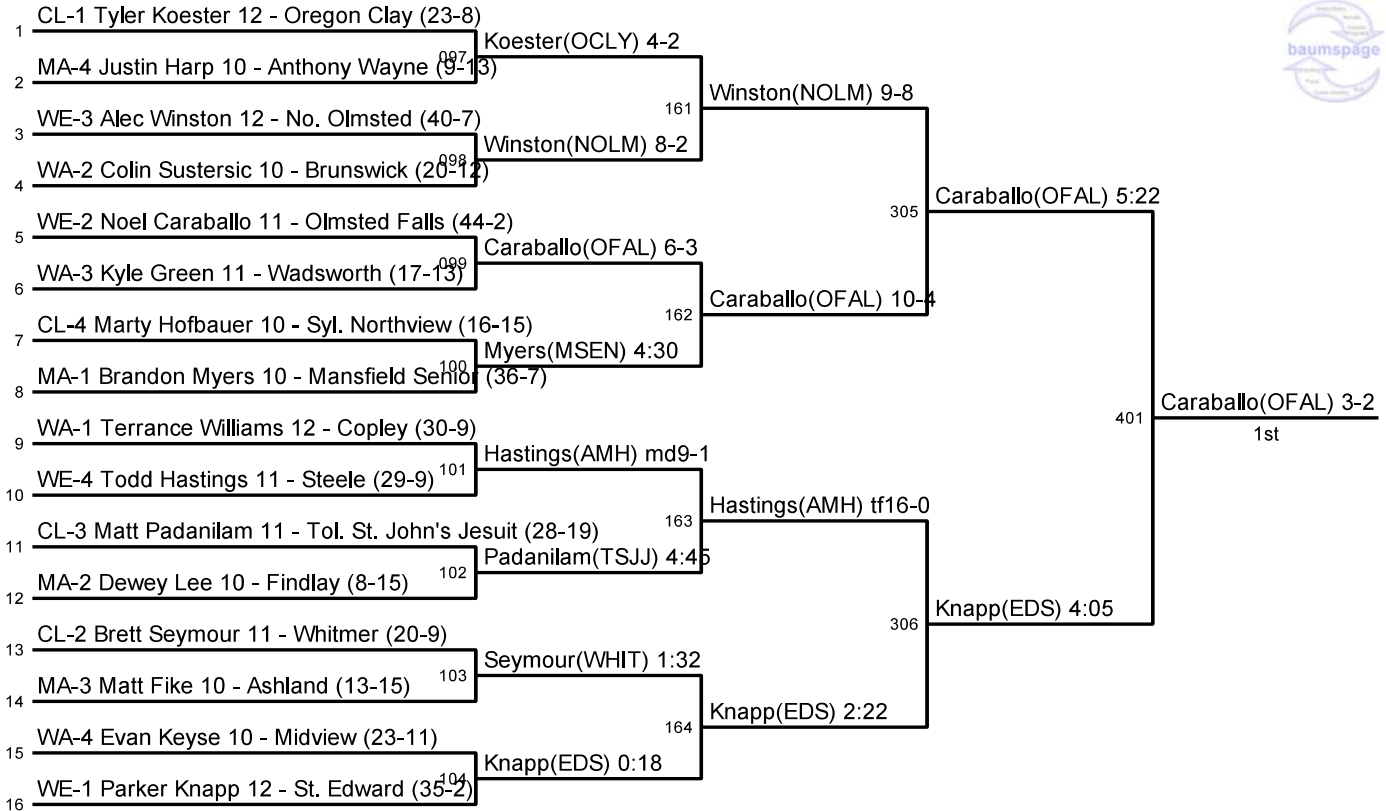

Sectional Sites:
 CL - Clay
 WE - Westlake
 MA - Mansfield
 WA - Wadsworth

Dist. Tournament: Division I - Cleveland State
Woodling Gym - Cleveland State University, Cleveland, OH

Sectional Sites:
 CL - Clay
 WE - Westlake
 MA - Mansfield
 WA - Wadsworth

Dist. Tournament: Division I - Cleveland State
Woodling Gym - Cleveland State University, Cleveland, OH

Harp(AWAY)

Sectional Sites:
CL - Clay
WE - Westlake
MA - Mansfield
WA - Wadsworth

Dist. Tournament: Division I - Cleveland State
Woodling Gym - Cleveland State University, Cleveland, OH