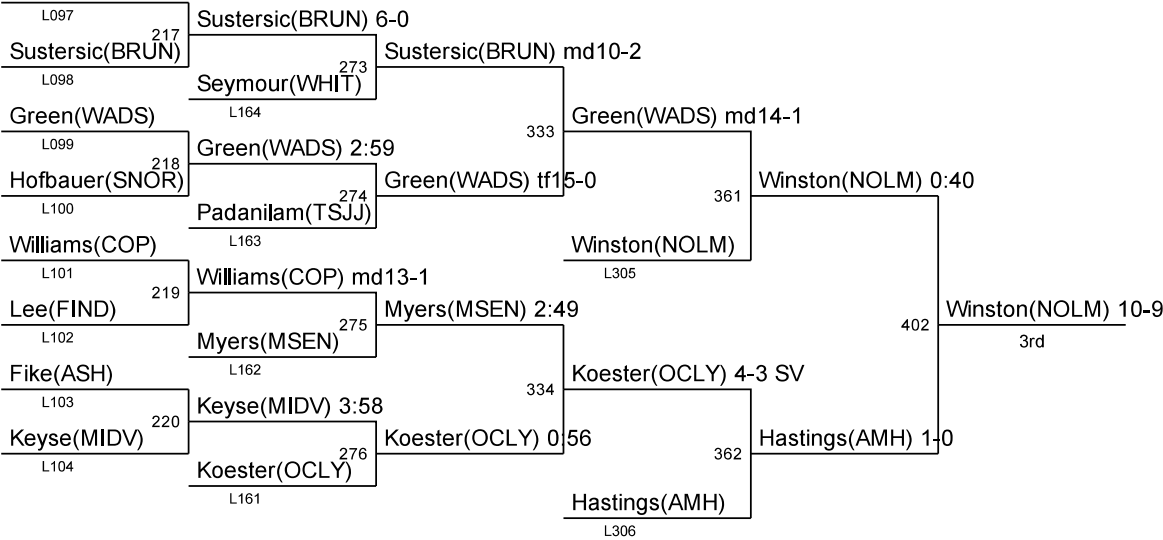

Dist. Tournament: Division I - Cleveland State
Woodling Gym - Cleveland State University, Cleveland, OH

Sectional Sites:
CL - Clay
WE - Westlake
MA - Mansfield
WA - Wadsworth

Dist. Tournament: Division I - Cleveland State
Woodling Gym - Cleveland State University, Cleveland, OH

Sectional Sites:
 CL - Clay
 WE - Westlake
 MA - Mansfield
 WA - Wadsworth

Dist. Tournament: Division I - Cleveland State
Woodling Gym - Cleveland State University, Cleveland, OH

Sectional Sites:
 CL - Clay
 WE - Westlake
 MA - Mansfield
 WA - Wadsworth

Dist. Tournament: Division I - Cleveland State
Woodling Gym - Cleveland State University, Cleveland, OH

Harp(AWAY)

Sectional Sites:
CL - Clay
WE - Westlake
MA - Mansfield
WA - Wadsworth

Dist. Tournament: Division I - Cleveland State
Woodling Gym - Cleveland State University, Cleveland, OH

Sectional Sites:
 CL - Clay
 WE - Westlake
 MA - Mansfield
 WA - Wadsworth