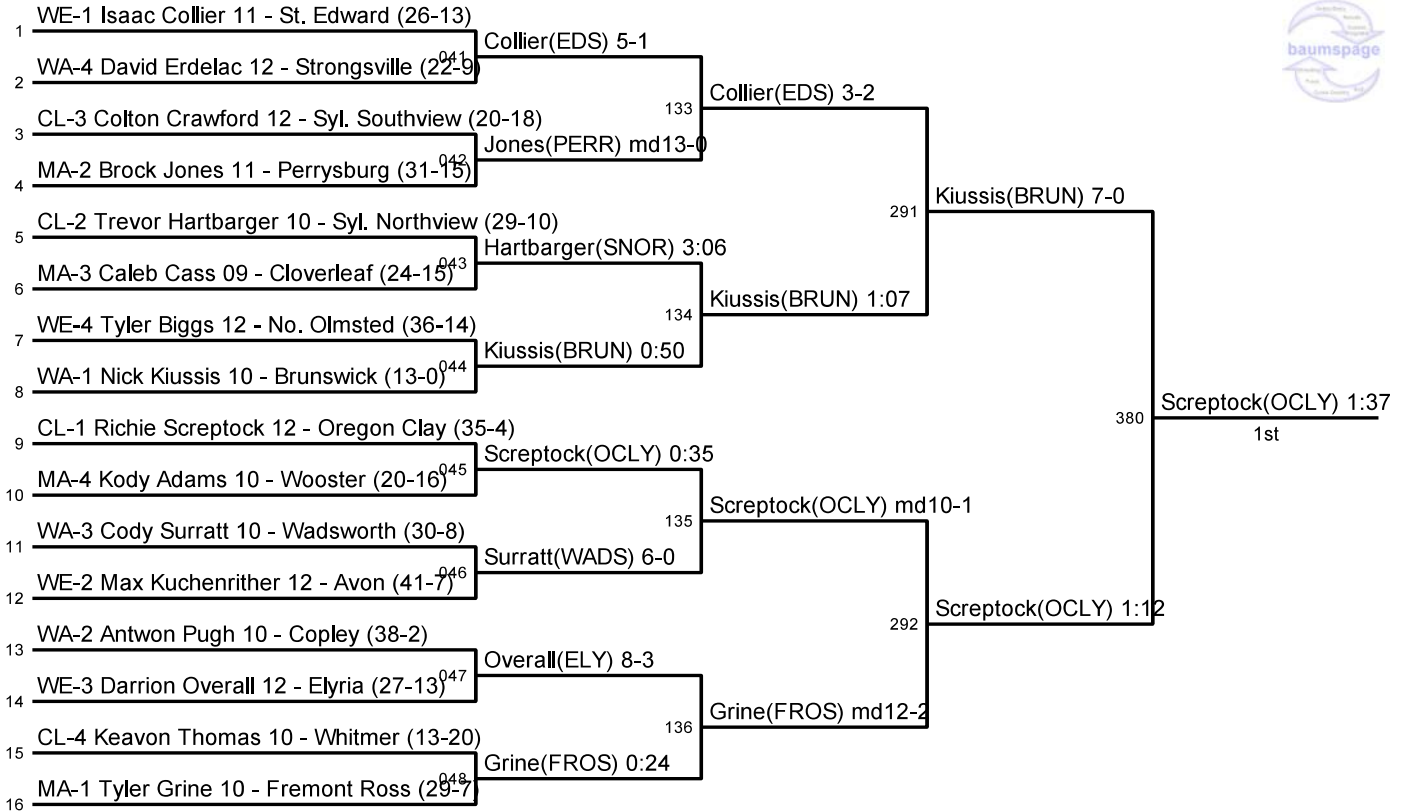

Sectional Sites:
CL - Clay
WE - Westlake
MA - Mansfield
WA - Wadsworth

Dist. Tournament: Division I - Cleveland State
Woodling Gym - Cleveland State University, Cleveland, OH

Sectional Sites:
 CL - Clay
 WE - Westlake
 MA - Mansfield
 WA - Wadsworth

Dist. Tournament: Division I - Cleveland State
Woodling Gym - Cleveland State University, Cleveland, OH

Sectional Sites:
 CL - Clay
 WE - Westlake
 MA - Mansfield
 WA - Wadsworth

Dist. Tournament: Division I - Cleveland State
Woodling Gym - Cleveland State University, Cleveland, OH