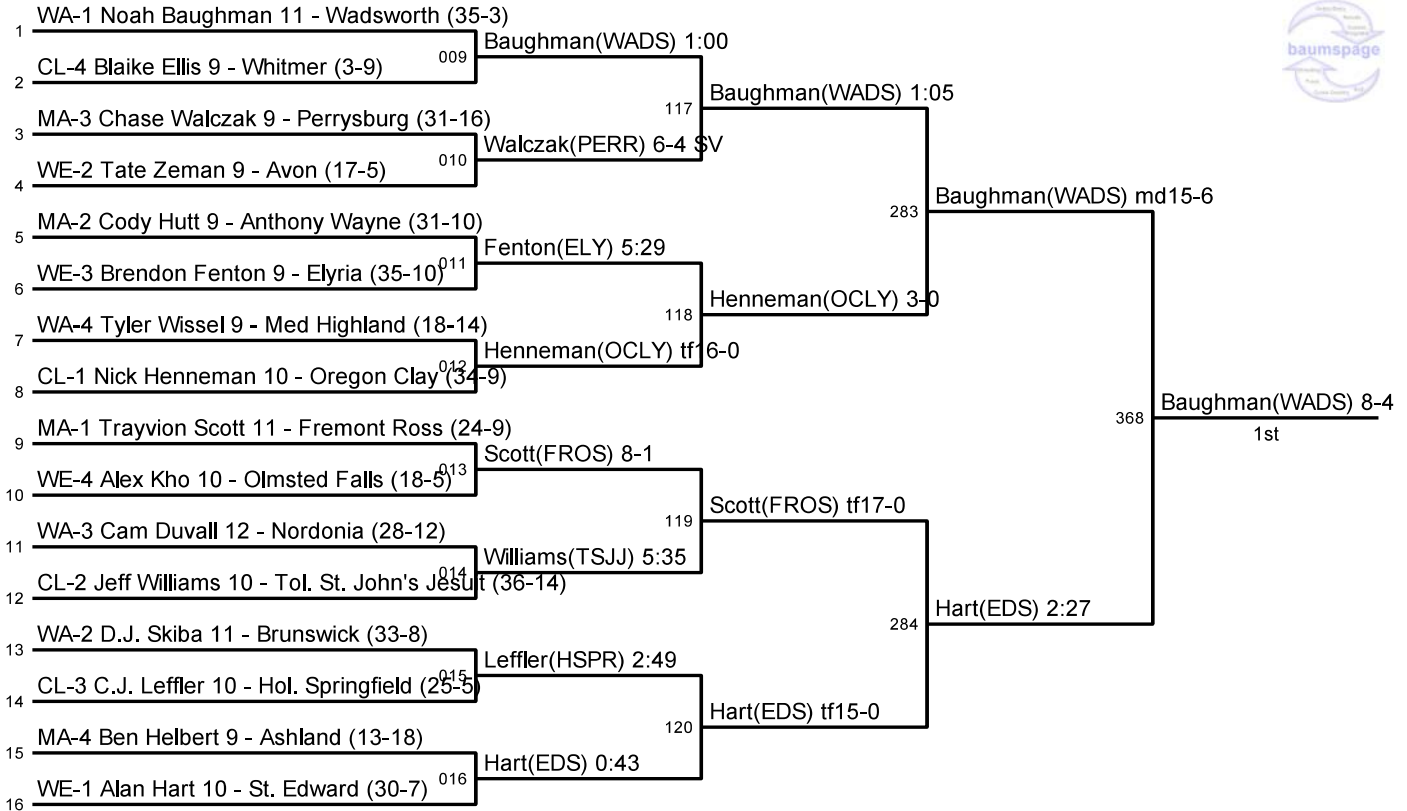

Dist. Tournament: Division I - Cleveland State
Woodling Gym - Cleveland State University, Cleveland, OH

Sectional Sites:
 CL - Clay
 WE - Westlake
 MA - Mansfield
 WA - Wadsworth

Dist. Tournament: Division I - Cleveland State
Woodling Gym - Cleveland State University, Cleveland, OH

Sectional Sites:
CL - Clay
WE - Westlake
MA - Mansfield
WA - Wadsworth

Dist. Tournament: Division I - Cleveland State
Woodling Gym - Cleveland State University, Cleveland, OH

Sectional Sites:
CL - Clay
WE - Westlake
MA - Mansfield
WA - Wadsworth