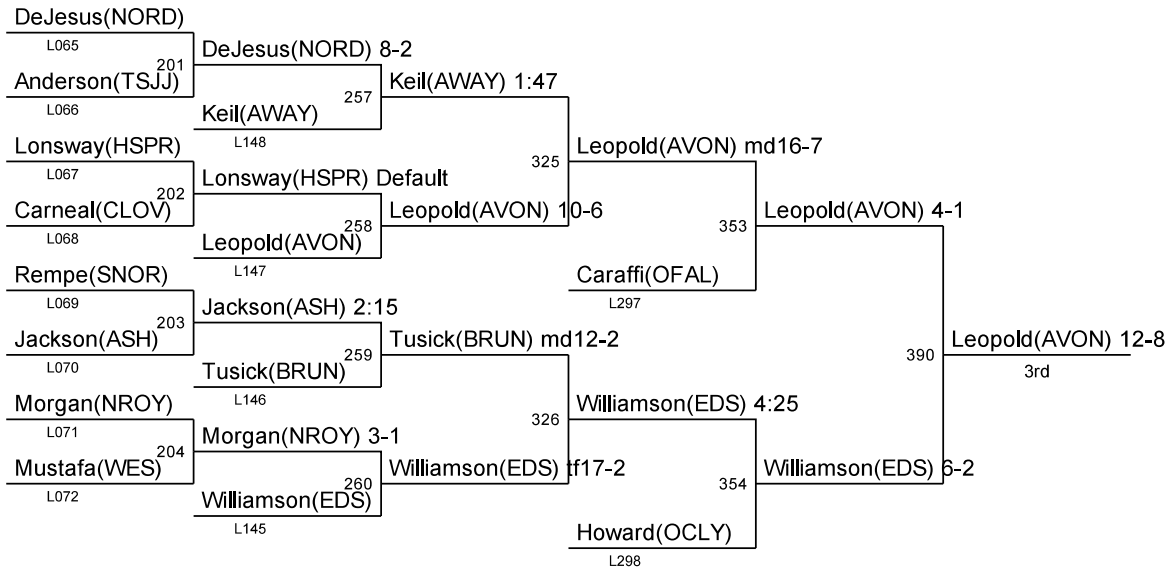

Sectional Sites:
CL - Clay
WE - Westlake
MA - Mansfield
WA - Wadsworth

Dist. Tournament: Division I - Cleveland State
Woodling Gym - Cleveland State University, Cleveland, OH

Sectional Sites:
 CL - Clay
 WE - Westlake
 MA - Mansfield
 WA - Wadsworth

Dist. Tournament: Division I - Cleveland State
Woodling Gym - Cleveland State University, Cleveland, OH

Sectional Sites:
 CL - Clay
 WE - Westlake
 MA - Mansfield
 WA - Wadsworth

Dist. Tournament: Division I - Cleveland State
Woodling Gym - Cleveland State University, Cleveland, OH