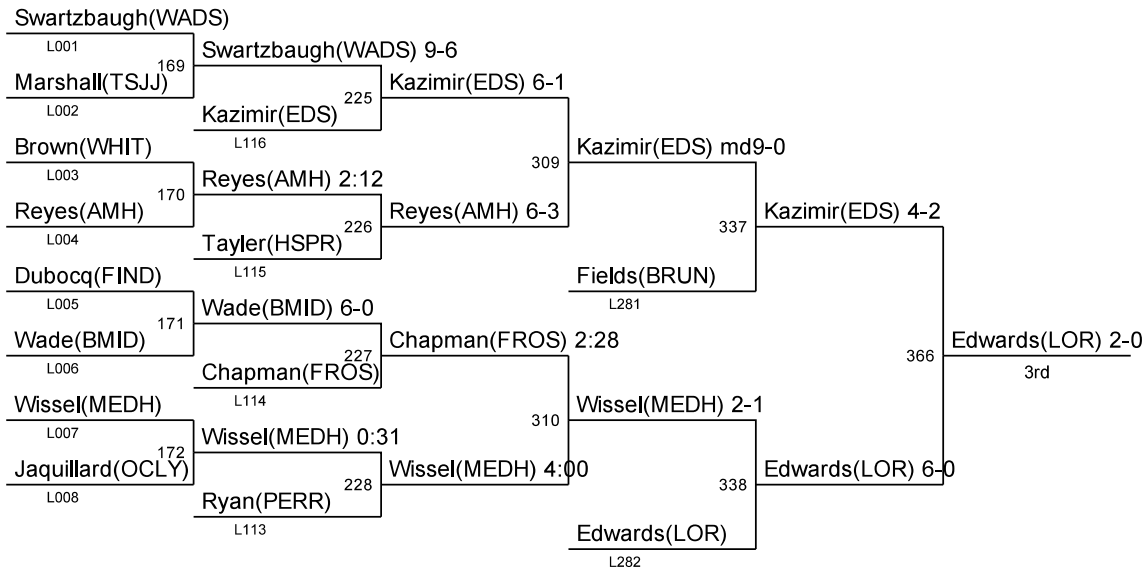

Dist. Tournament: Division I - Cleveland State
Woodling Gym - Cleveland State University, Cleveland, OH

Sectional Sites:
 CL - Clay
 WE - Westlake
 MA - Mansfield
 WA - Wadsworth

Dist. Tournament: Division I - Cleveland State
Woodling Gym - Cleveland State University, Cleveland, OH

Sectional Sites:
CL - Clay
WE - Westlake
MA - Mansfield
WA - Wadsworth

Dist. Tournament: Division I - Cleveland State
Woodling Gym - Cleveland State University, Cleveland, OH

Sectional Sites:
CL - Clay
WE - Westlake
MA - Mansfield
WA - Wadsworth