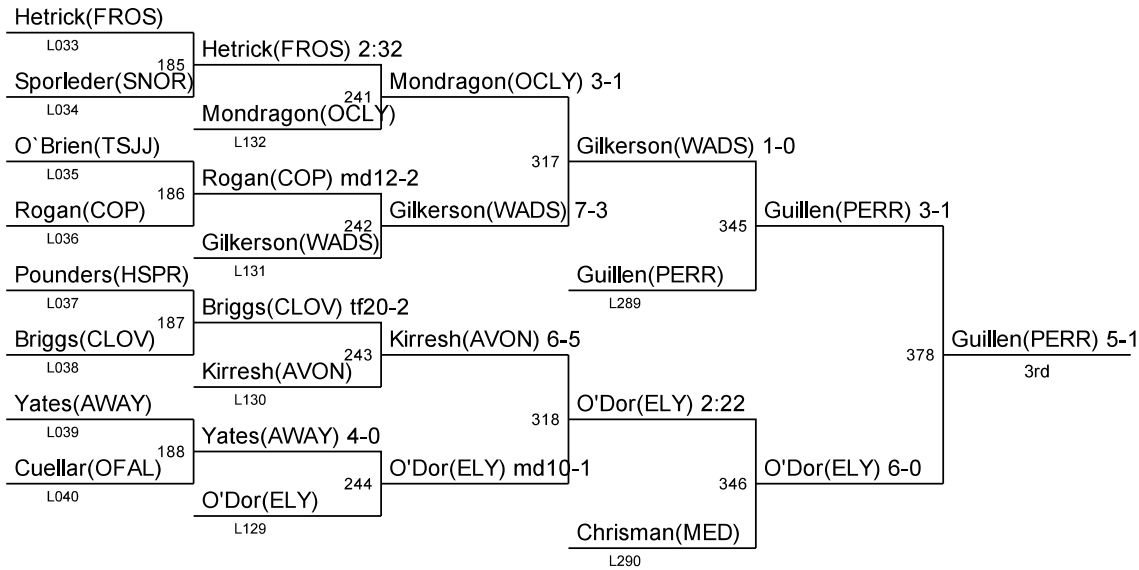

Dist. Tournament: Division I - Cleveland State
Woodling Gym - Cleveland State University, Cleveland, OH

Sectional Sites:
 CL - Clay
 WE - Westlake
 MA - Mansfield
 WA - Wadsworth

Dist. Tournament: Division I - Cleveland State
Woodling Gym - Cleveland State University, Cleveland, OH

Sectional Sites:
CL - Clay
WE - Westlake
MA - Mansfield
WA - Wadsworth

Dist. Tournament: Division I - Cleveland State
Woodling Gym - Cleveland State University, Cleveland, OH

Sectional Sites:
 CL - Clay
 WE - Westlake
 MA - Mansfield
 WA - Wadsworth