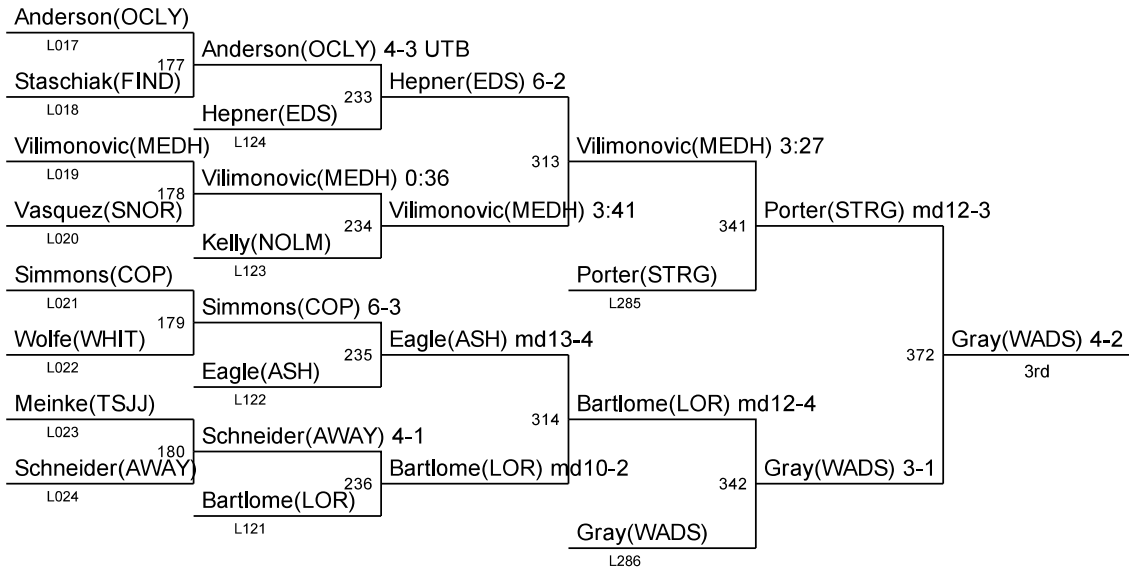

Dist. Tournament: Division I - Cleveland State
Woodling Gym - Cleveland State University, Cleveland, OH

Sectional Sites:
 CL - Clay
 WE - Westlake
 MA - Mansfield
 WA - Wadsworth

Dist. Tournament: Division I - Cleveland State
Woodling Gym - Cleveland State University, Cleveland, OH

Sectional Sites:
CL - Clay
WE - Westlake
MA - Mansfield
WA - Wadsworth

Dist. Tournament: Division I - Cleveland State
Woodling Gym - Cleveland State University, Cleveland, OH

Sectional Sites:
CL - Clay
WE - Westlake
MA - Mansfield
WA - Wadsworth