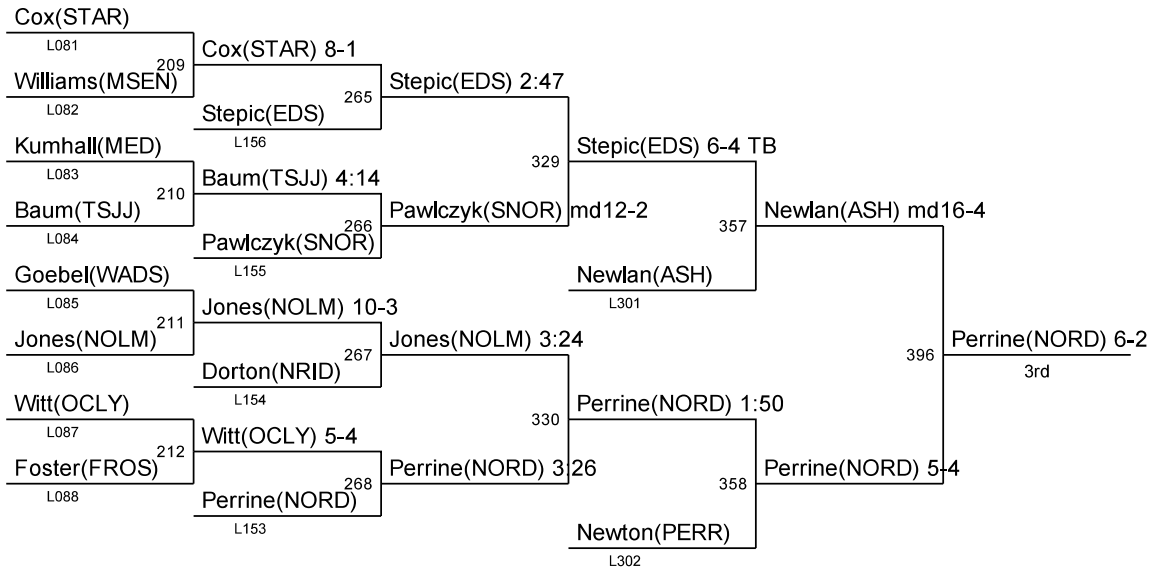

Dist. Tournament: Division I - Cleveland State
Woodling Gym - Cleveland State University, Cleveland, OH

Sectional Sites:
 CL - Clay
 WE - Westlake
 MA - Mansfield
 WA - Wadsworth

Dist. Tournament: Division I - Cleveland State
Woodling Gym - Cleveland State University, Cleveland, OH

Sectional Sites:
 CL - Clay
 WE - Westlake
 MA - Mansfield
 WA - Wadsworth

Dist. Tournament: Division I - Cleveland State
Woodling Gym - Cleveland State University, Cleveland, OH

Sectional Sites:
 CL - Clay
 WE - Westlake
 MA - Mansfield
 WA - Wadsworth