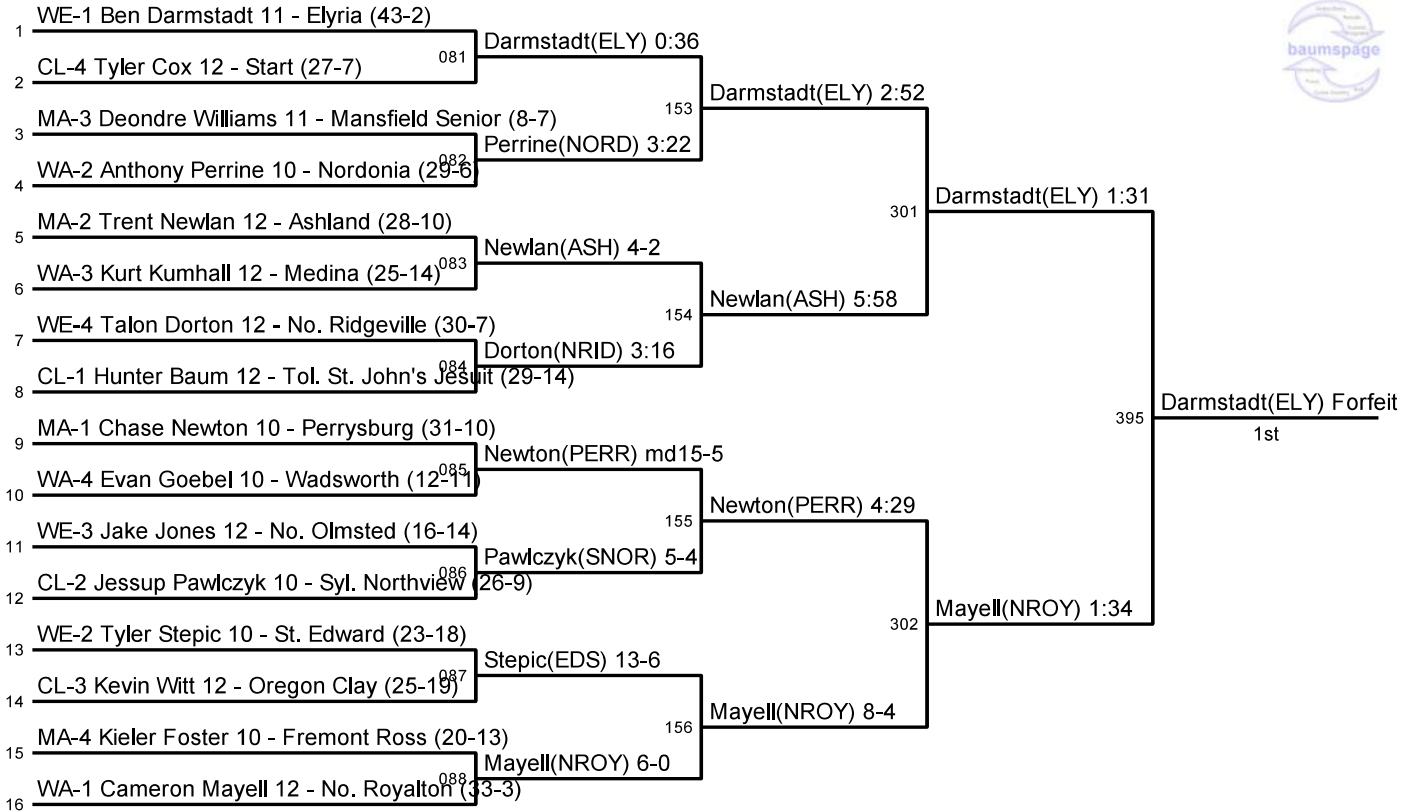

Dist. Tournament: Division I - Cleveland State
Woodling Gym - Cleveland State University, Cleveland, OH

Sectional Sites:
 CL - Clay
 WE - Westlake
 MA - Mansfield
 WA - Wadsworth

Dist. Tournament: Division I - Cleveland State
Woodling Gym - Cleveland State University, Cleveland, OH

Sectional Sites:
 CL - Clay
 WE - Westlake
 MA - Mansfield
 WA - Wadsworth

Dist. Tournament: Division I - Cleveland State
Woodling Gym - Cleveland State University, Cleveland, OH

Sectional Sites:
CL - Clay
WE - Westlake
MA - Mansfield
WA - Wadsworth