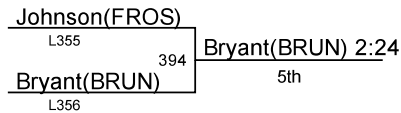

Dist. Tournament: Division I - Cleveland State
Woodling Gym - Cleveland State University, Cleveland, OH

Sectional Sites:
CL - Clay
WE - Westlake
MA - Mansfield
WA - Wadsworth