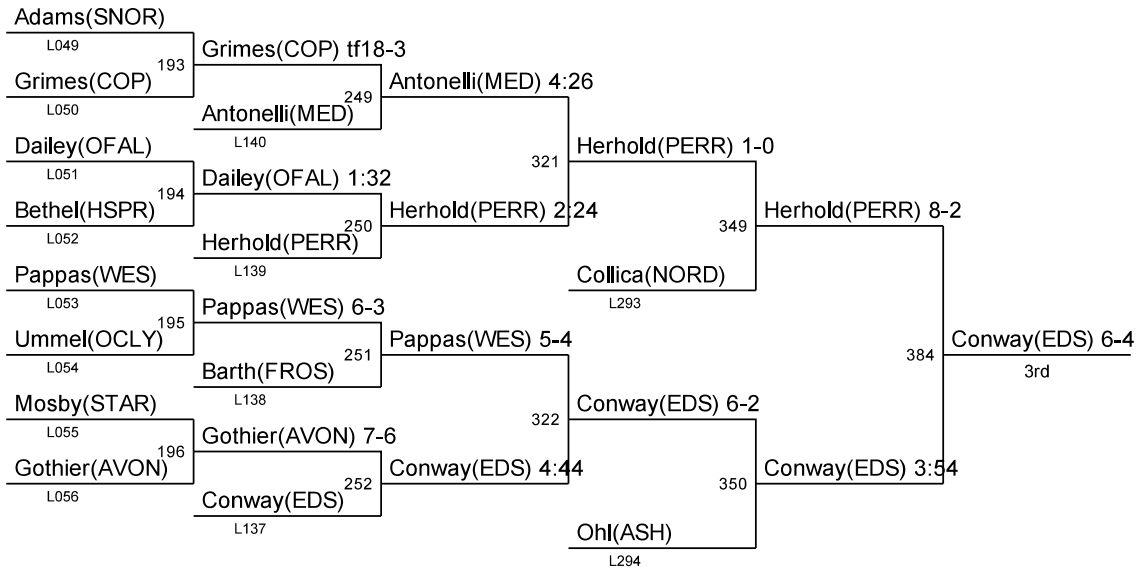

Dist. Tournament: Division I - Cleveland State
Woodling Gym - Cleveland State University, Cleveland, OH

Sectional Sites:
 CL - Clay
 WE - Westlake
 MA - Mansfield
 WA - Wadsworth

Dist. Tournament: Division I - Cleveland State
Woodling Gym - Cleveland State University, Cleveland, OH

Sectional Sites:
CL - Clay
WE - Westlake
MA - Mansfield
WA - Wadsworth

Dist. Tournament: Division I - Cleveland State
Woodling Gym - Cleveland State University, Cleveland, OH

Sectional Sites:
 CL - Clay
 WE - Westlake
 MA - Mansfield
 WA - Wadsworth