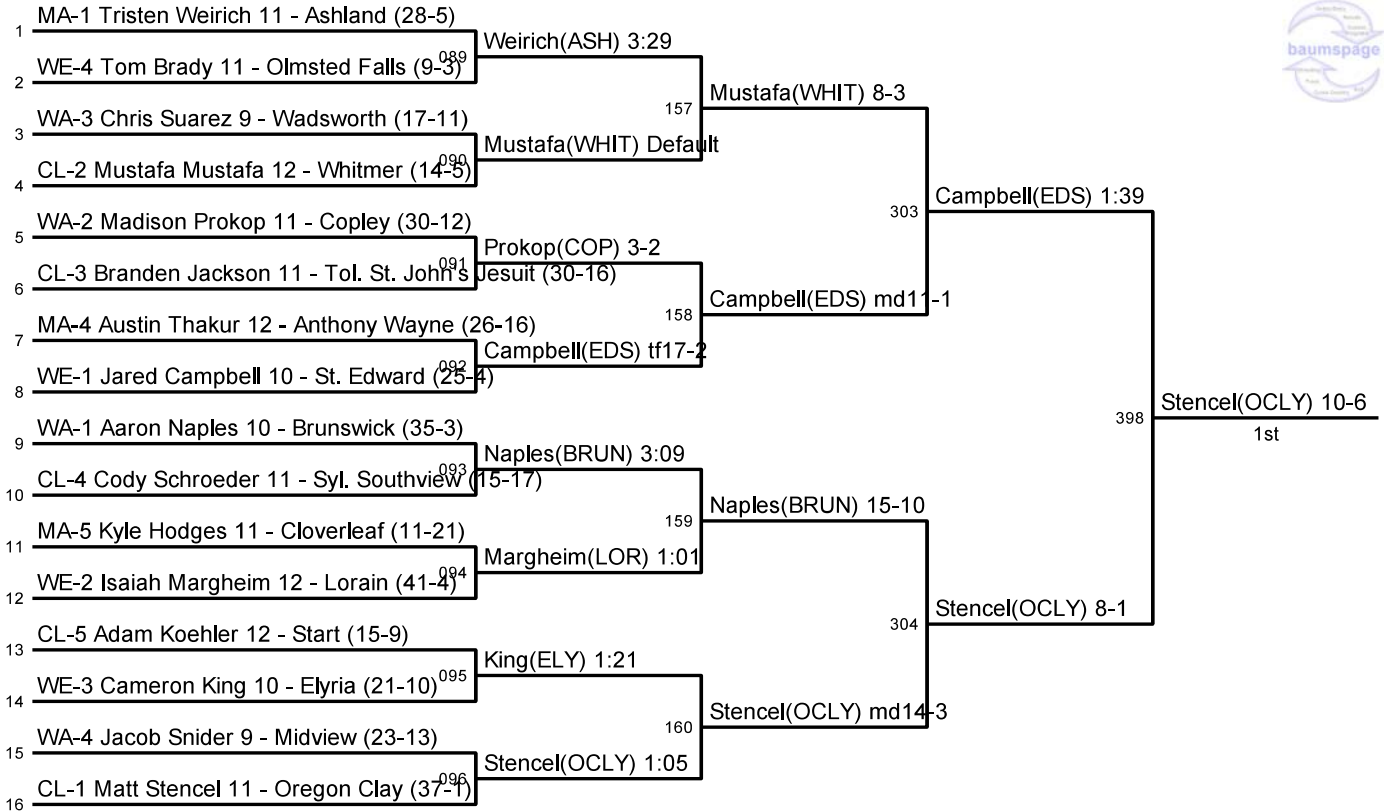

Sectional Sites:
 CL - Clay
 WE - Westlake
 MA - Mansfield
 WA - Wadsworth

Dist. Tournament: Division I - Cleveland State
Woodling Gym - Cleveland State University, Cleveland, OH

Sectional Sites:
 CL - Clay
 WE - Westlake
 MA - Mansfield
 WA - Wadsworth

Dist. Tournament: Division I - Cleveland State
Woodling Gym - Cleveland State University, Cleveland, OH

Sectional Sites:
CL - Clay
WE - Westlake
MA - Mansfield
WA - Wadsworth

Dist. Tournament: Division I - Cleveland State
Woodling Gym - Cleveland State University, Cleveland, OH