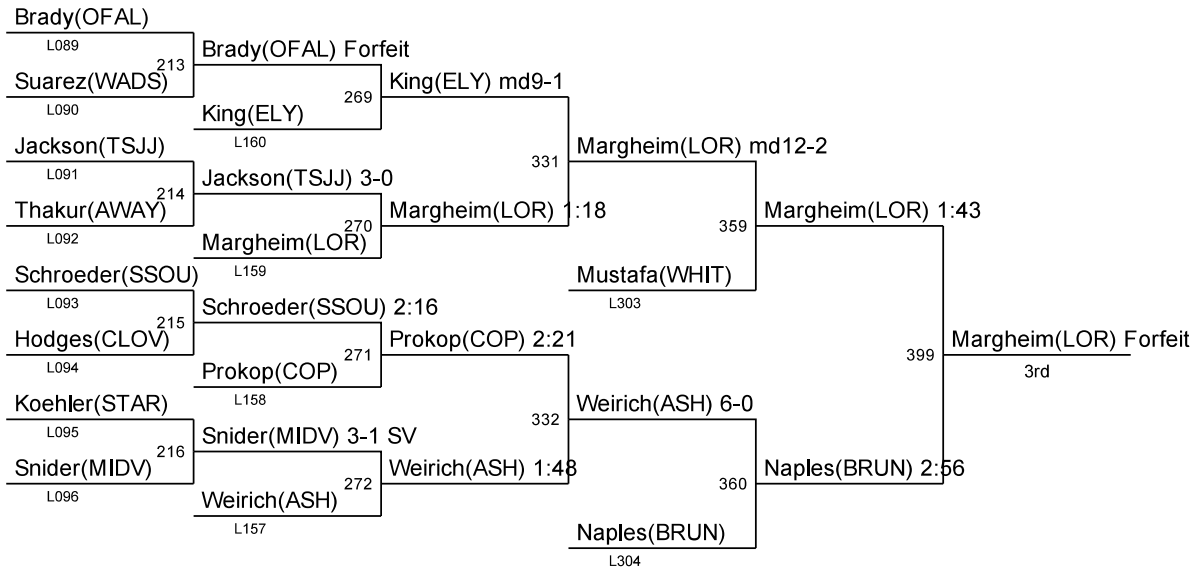

Sectional Sites:
 CL - Clay
 WE - Westlake
 MA - Mansfield
 WA - Wadsworth

Dist. Tournament: Division I - Cleveland State
Woodling Gym - Cleveland State University, Cleveland, OH

Sectional Sites:
 CL - Clay
 WE - Westlake
 MA - Mansfield
 WA - Wadsworth

Dist. Tournament: Division I - Cleveland State
Woodling Gym - Cleveland State University, Cleveland, OH

Sectional Sites:
CL - Clay
WE - Westlake
MA - Mansfield
WA - Wadsworth

Dist. Tournament: Division I - Cleveland State
Woodling Gym - Cleveland State University, Cleveland, OH

Dist. Tournament: Division I - Cleveland State
Woodling Gym - Cleveland State University, Cleveland, OH

Harp(AWAY)

Sectional Sites:
CL - Clay
WE - Westlake
MA - Mansfield
WA - Wadsworth

Dist. Tournament: Division I - Cleveland State
Woodling Gym - Cleveland State University, Cleveland, OH