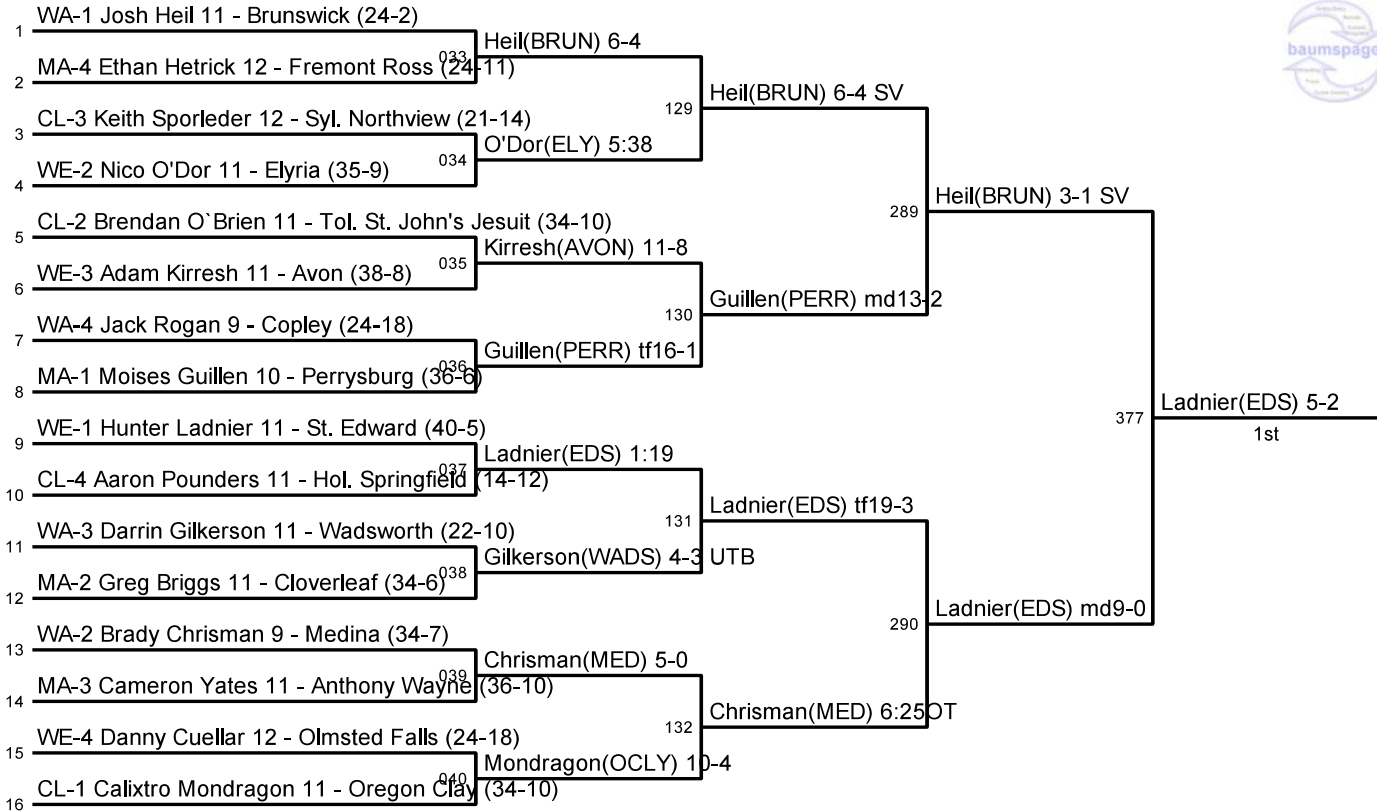

Dist. Tournament: Division I - Cleveland State
Woodling Gym - Cleveland State University, Cleveland, OH

Sectional Sites:
 CL - Clay
 WE - Westlake
 MA - Mansfield
 WA - Wadsworth

Dist. Tournament: Division I - Cleveland State
Woodling Gym - Cleveland State University, Cleveland, OH

Sectional Sites:
CL - Clay
WE - Westlake
MA - Mansfield
WA - Wadsworth

Dist. Tournament: Division I - Cleveland State
Woodling Gym - Cleveland State University, Cleveland, OH

Sectional Sites:
 CL - Clay
 WE - Westlake
 MA - Mansfield
 WA - Wadsworth