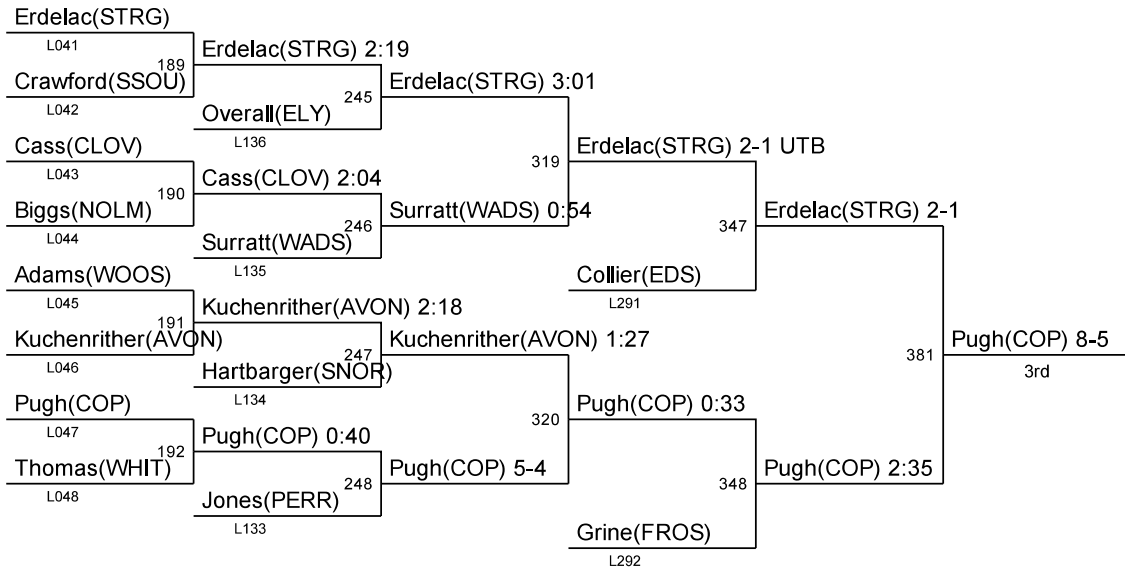

Sectional Sites:
CL - Clay
WE - Westlake
MA - Mansfield
WA - Wadsworth

Dist. Tournament: Division I - Cleveland State
Woodling Gym - Cleveland State University, Cleveland, OH

Sectional Sites:
 CL - Clay
 WE - Westlake
 MA - Mansfield
 WA - Wadsworth

Dist. Tournament: Division I - Cleveland State
Woodling Gym - Cleveland State University, Cleveland, OH

Sectional Sites:
 CL - Clay
 WE - Westlake
 MA - Mansfield
 WA - Wadsworth

Dist. Tournament: Division I - Cleveland State
Woodling Gym - Cleveland State University, Cleveland, OH