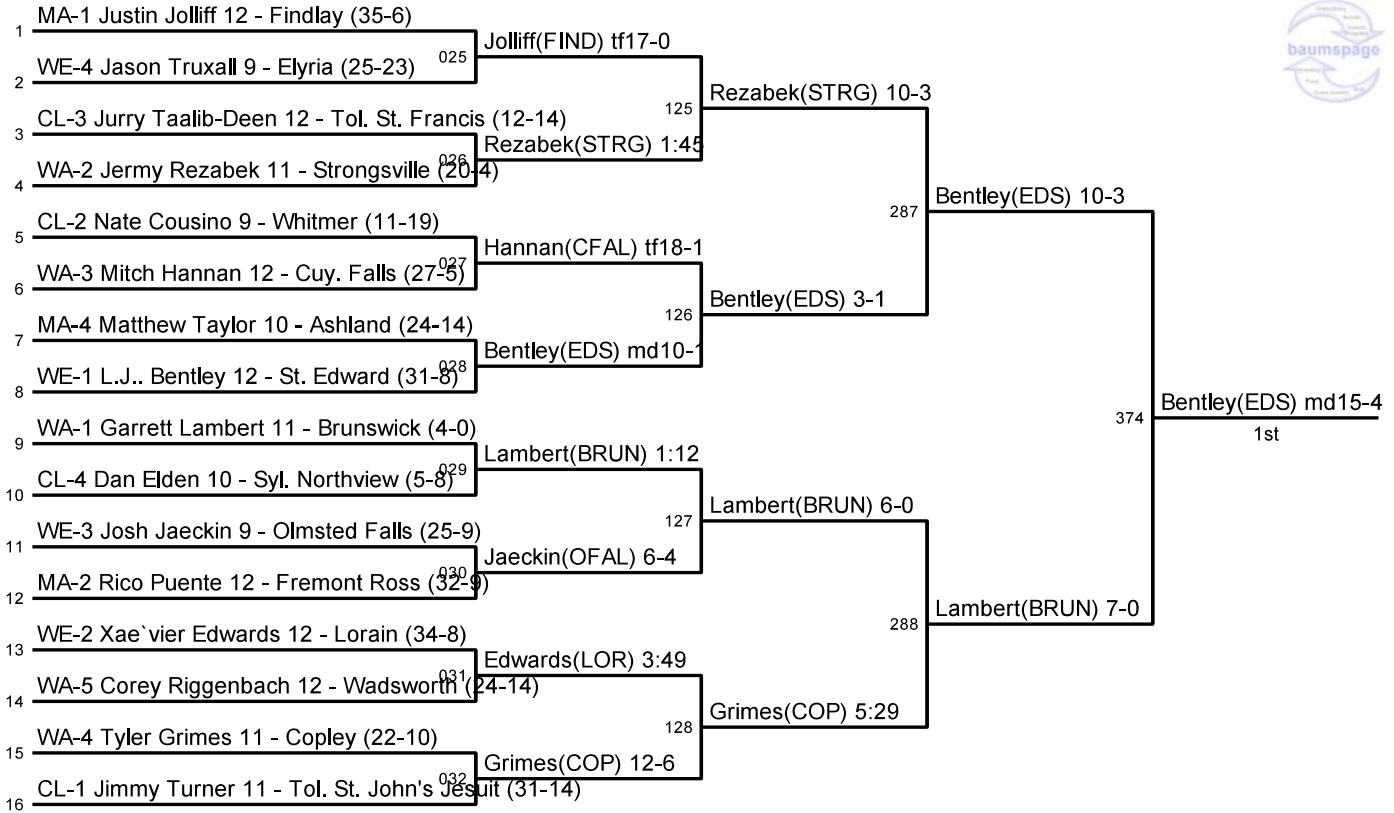

Dist. Tournament: Division I - Cleveland State
Woodling Gym - Cleveland State University, Cleveland, OH

Sectional Sites:
 CL - Clay
 WE - Westlake
 MA - Mansfield
 WA - Wadsworth

Dist. Tournament: Division I - Cleveland State
Woodling Gym - Cleveland State University, Cleveland, OH

Sectional Sites:
CL - Clay
WE - Westlake
MA - Mansfield
WA - Wadsworth

Dist. Tournament: Division I - Cleveland State
Woodling Gym - Cleveland State University, Cleveland, OH

Sectional Sites:
CL - Clay
WE - Westlake
MA - Mansfield
WA - Wadsworth