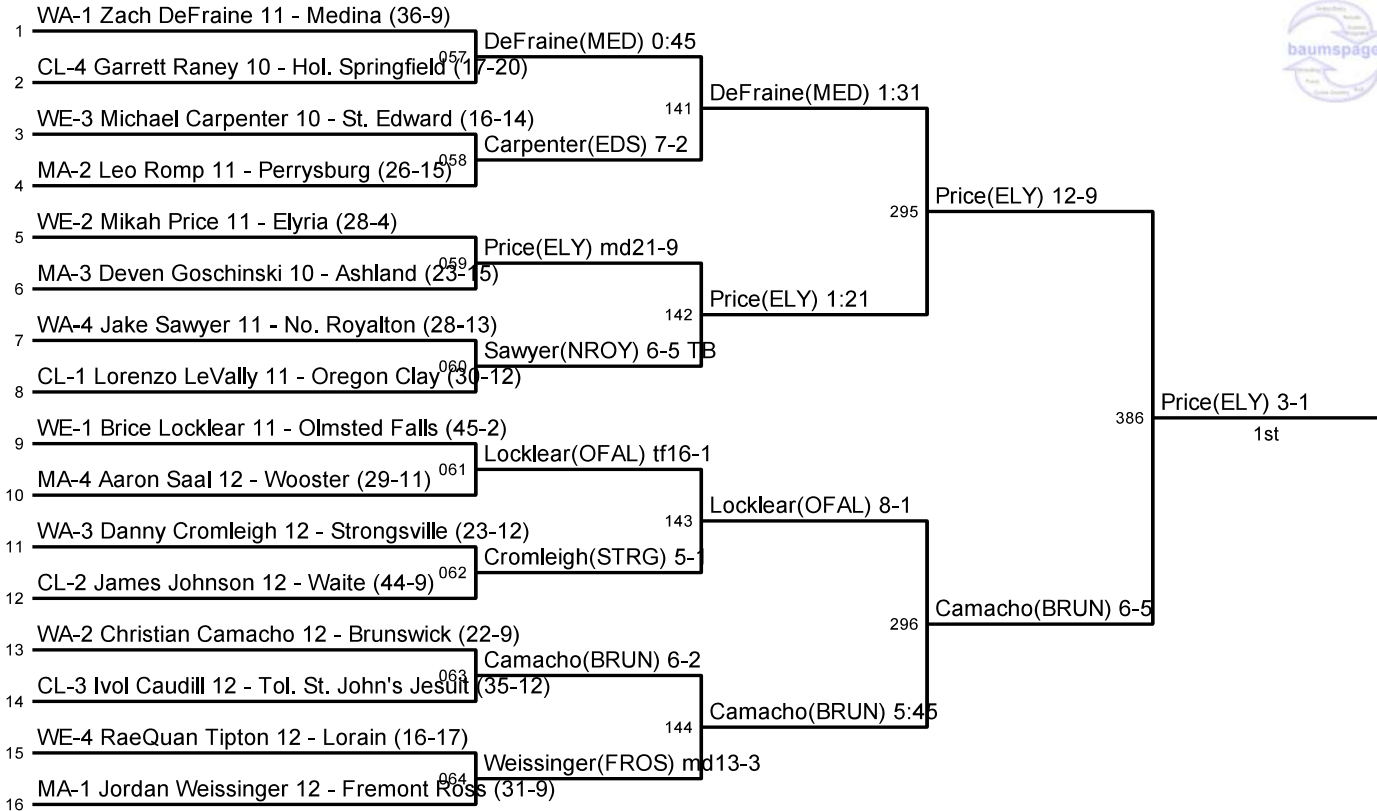

Dist. Tournament: Division I - Cleveland State
Woodling Gym - Cleveland State University, Cleveland, OH

Sectional Sites:
 CL - Clay
 WE - Westlake
 MA - Mansfield
 WA - Wadsworth

Dist. Tournament: Division I - Cleveland State
Woodling Gym - Cleveland State University, Cleveland, OH

Sectional Sites:
CL - Clay
WE - Westlake
MA - Mansfield
WA - Wadsworth

Dist. Tournament: Division I - Cleveland State
Woodling Gym - Cleveland State University, Cleveland, OH

Sectional Sites:
 CL - Clay
 WE - Westlake
 MA - Mansfield
 WA - Wadsworth