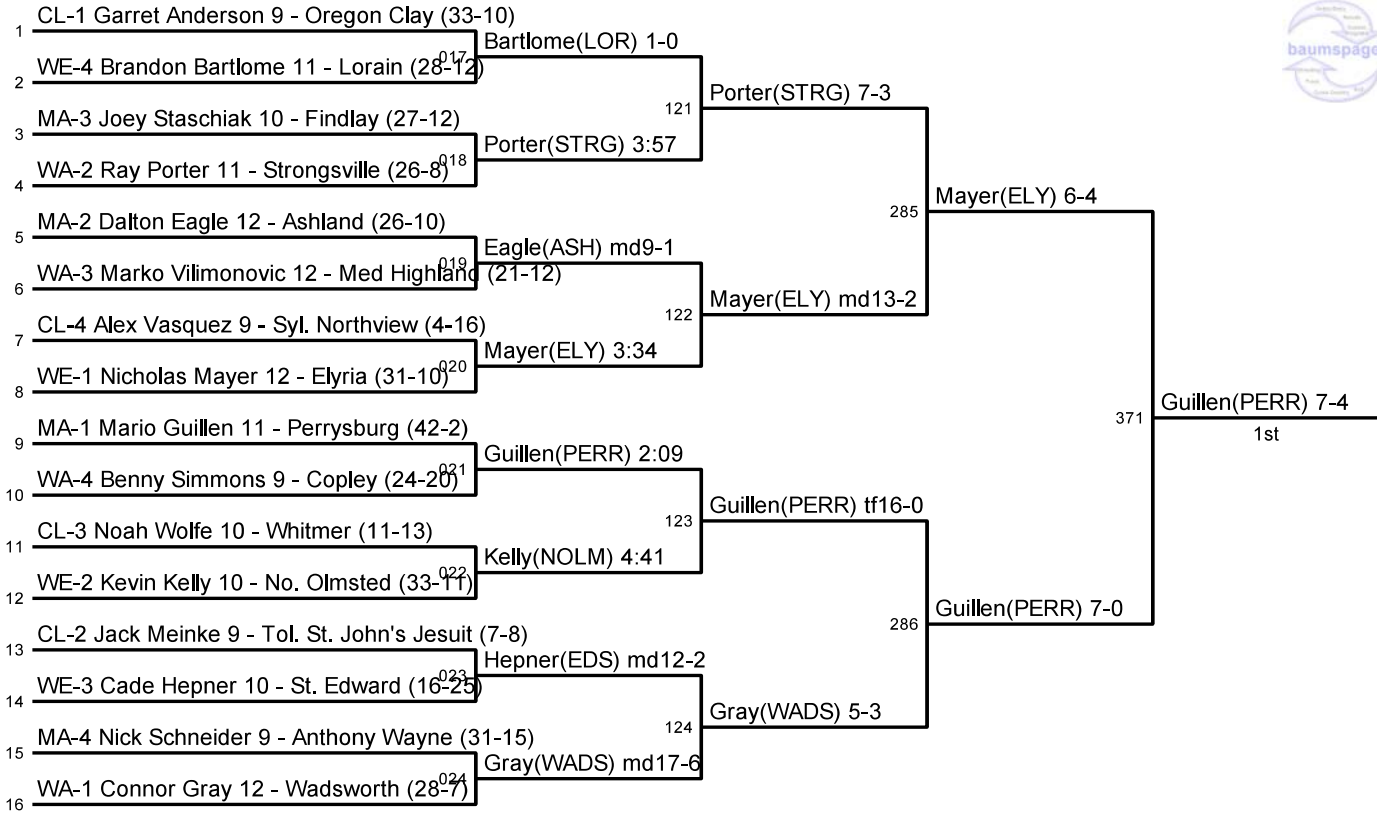

Dist. Tournament: Division I - Cleveland State
Woodling Gym - Cleveland State University, Cleveland, OH

Sectional Sites:
 CL - Clay
 WE - Westlake
 MA - Mansfield
 WA - Wadsworth

Dist. Tournament: Division I - Cleveland State
Woodling Gym - Cleveland State University, Cleveland, OH

Sectional Sites:
CL - Clay
WE - Westlake
MA - Mansfield
WA - Wadsworth

Dist. Tournament: Division I - Cleveland State
Woodling Gym - Cleveland State University, Cleveland, OH

Sectional Sites:
CL - Clay
WE - Westlake
MA - Mansfield
WA - Wadsworth