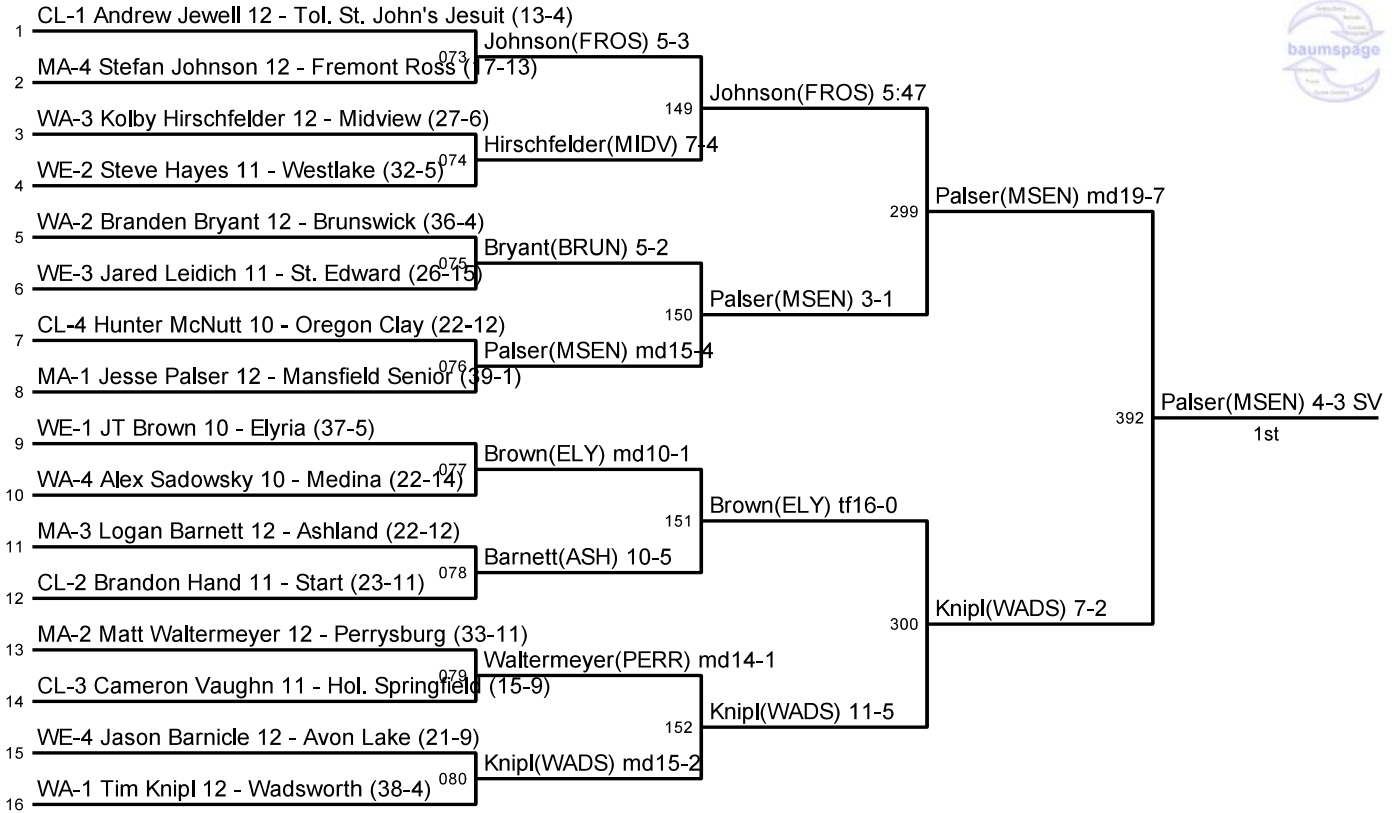

Dist. Tournament: Division I - Cleveland State
Woodling Gym - Cleveland State University, Cleveland, OH

Sectional Sites:
 CL - Clay
 WE - Westlake
 MA - Mansfield
 WA - Wadsworth

Dist. Tournament: Division I - Cleveland State
Woodling Gym - Cleveland State University, Cleveland, OH

Sectional Sites:
 CL - Clay
 WE - Westlake
 MA - Mansfield
 WA - Wadsworth

Dist. Tournament: Division I - Cleveland State
Woodling Gym - Cleveland State University, Cleveland, OH

Sectional Sites:
CL - Clay
WE - Westlake
MA - Mansfield
WA - Wadsworth