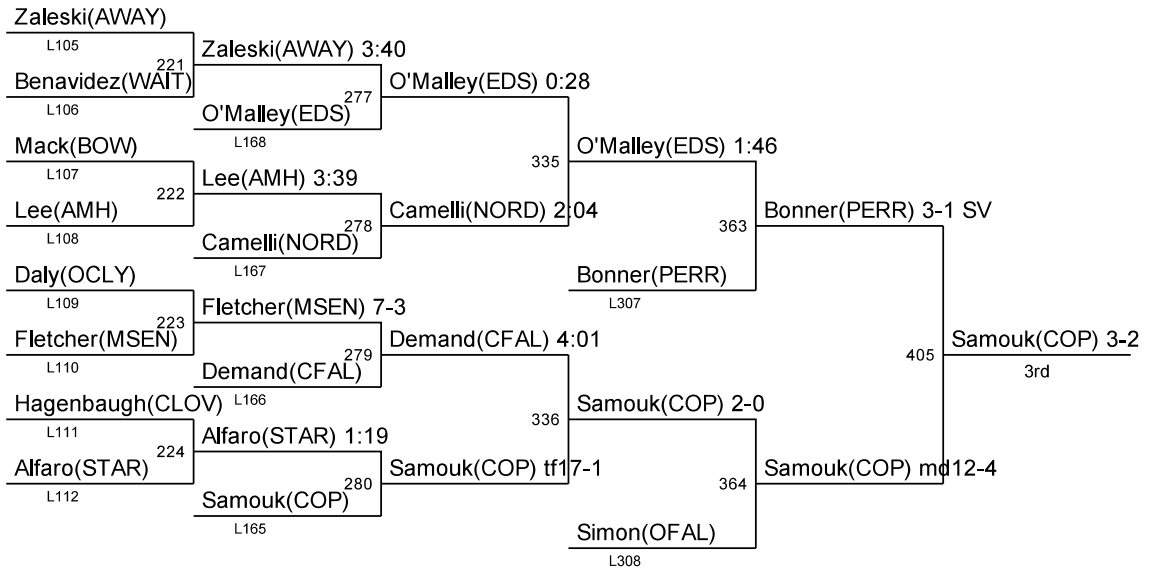

Sectional Sites:
 CL - Clay
 WE - Westlake
 MA - Mansfield
 WA - Wadsworth

Dist. Tournament: Division I - Cleveland State
Woodling Gym - Cleveland State University, Cleveland, OH

Sectional Sites:
 CL - Clay
 WE - Westlake
 MA - Mansfield
 WA - Wadsworth

Dist. Tournament: Division I - Cleveland State
Woodling Gym - Cleveland State University, Cleveland, OH

Harp(AWAY)

Sectional Sites:
CL - Clay
WE - Westlake
MA - Mansfield
WA - Wadsworth

Dist. Tournament: Division I - Cleveland State
Woodling Gym - Cleveland State University, Cleveland, OH

Sectional Sites:
 CL - Clay
 WE - Westlake
 MA - Mansfield
 WA - Wadsworth