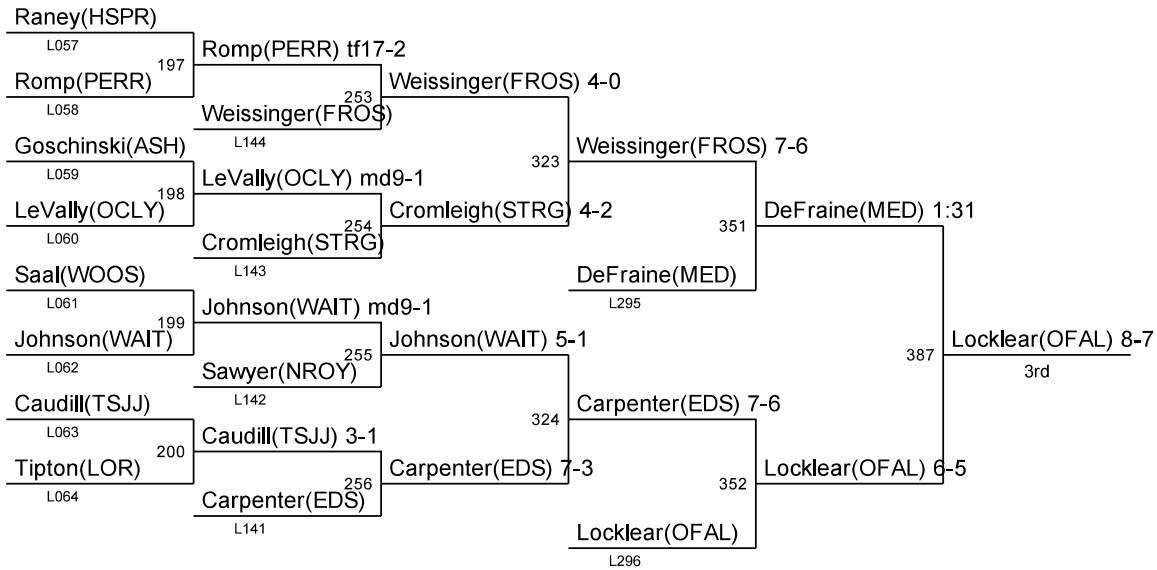

Dist. Tournament: Division I - Cleveland State
Woodling Gym - Cleveland State University, Cleveland, OH

Sectional Sites:
 CL - Clay
 WE - Westlake
 MA - Mansfield
 WA - Wadsworth

Dist. Tournament: Division I - Cleveland State
Woodling Gym - Cleveland State University, Cleveland, OH

Sectional Sites:
CL - Clay
WE - Westlake
MA - Mansfield
WA - Wadsworth

Dist. Tournament: Division I - Cleveland State
Woodling Gym - Cleveland State University, Cleveland, OH

Sectional Sites:
 CL - Clay
 WE - Westlake
 MA - Mansfield
 WA - Wadsworth