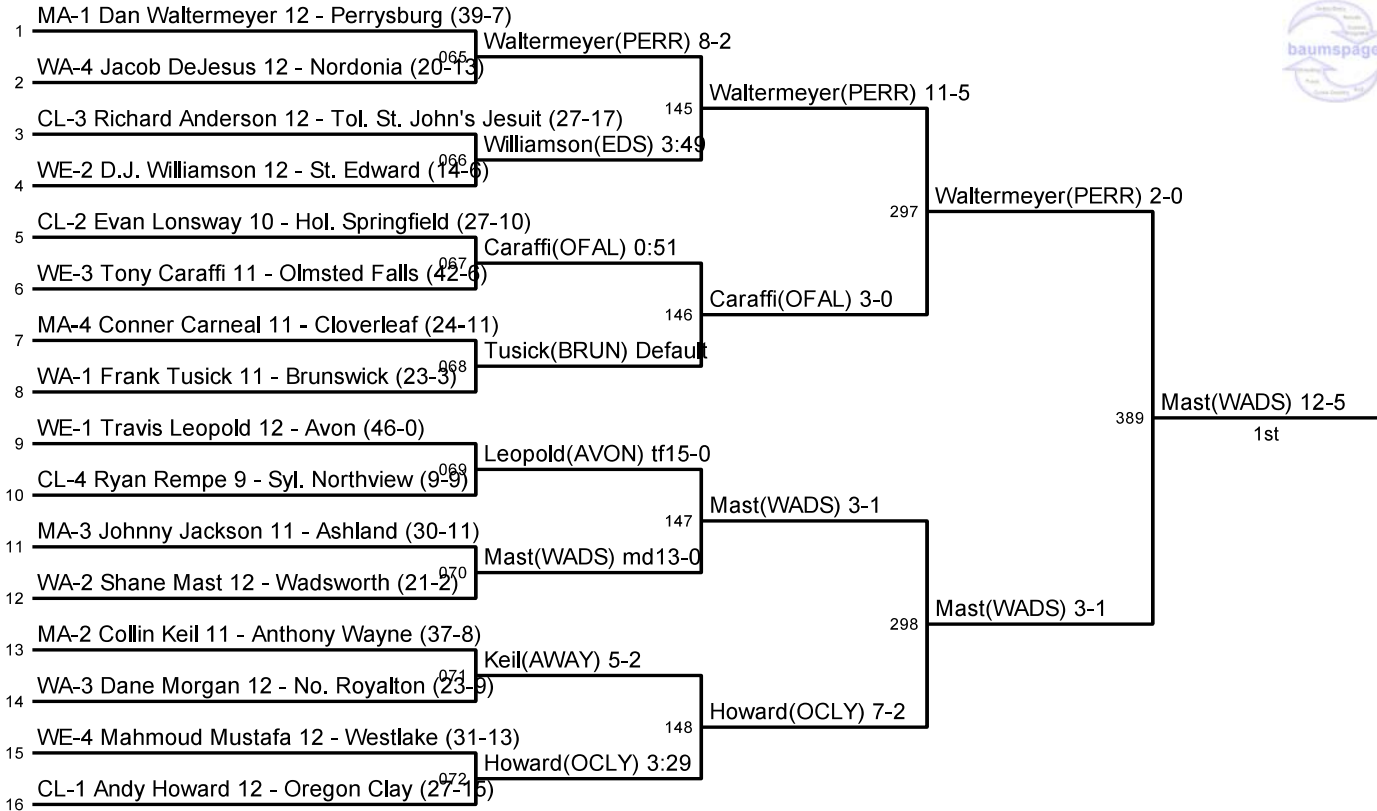

Sectional Sites:
CL - Clay
WE - Westlake
MA - Mansfield
WA - Wadsworth

Dist. Tournament: Division I - Cleveland State
Woodling Gym - Cleveland State University, Cleveland, OH

Sectional Sites:
 CL - Clay
 WE - Westlake
 MA - Mansfield
 WA - Wadsworth

Dist. Tournament: Division I - Cleveland State
Woodling Gym - Cleveland State University, Cleveland, OH

Sectional Sites:
 CL - Clay
 WE - Westlake
 MA - Mansfield
 WA - Wadsworth

Dist. Tournament: Division I - Cleveland State
Woodling Gym - Cleveland State University, Cleveland, OH