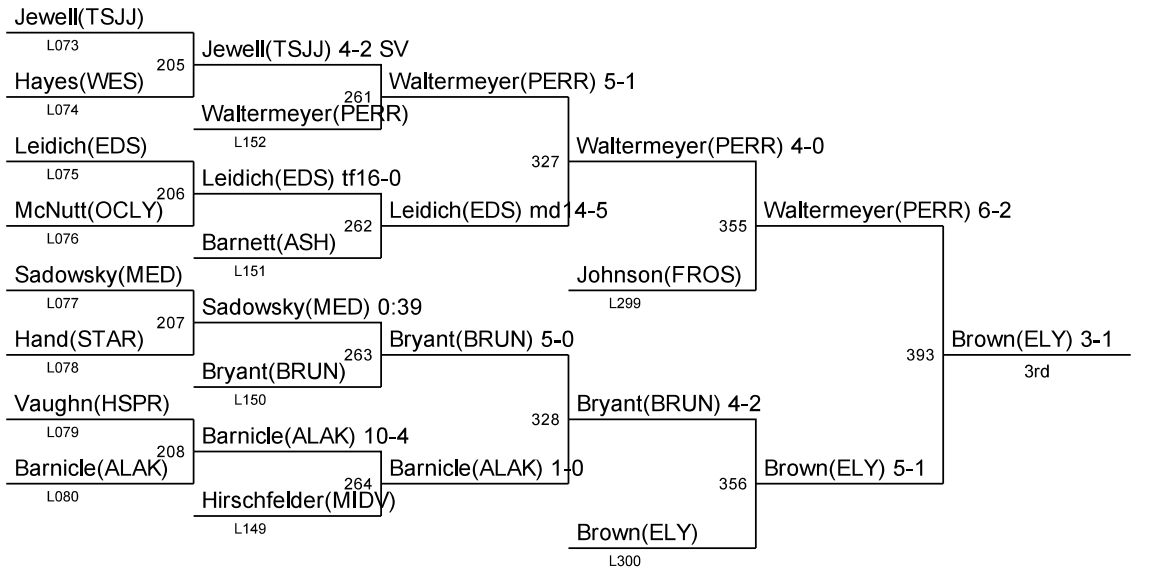

Dist. Tournament: Division I - Cleveland State
Woodling Gym - Cleveland State University, Cleveland, OH

Sectional Sites:
 CL - Clay
 WE - Westlake
 MA - Mansfield
 WA - Wadsworth

Dist. Tournament: Division I - Cleveland State
Woodling Gym - Cleveland State University, Cleveland, OH

Sectional Sites:
 CL - Clay
 WE - Westlake
 MA - Mansfield
 WA - Wadsworth

Dist. Tournament: Division I - Cleveland State
Woodling Gym - Cleveland State University, Cleveland, OH

Sectional Sites:
CL - Clay
WE - Westlake
MA - Mansfield
WA - Wadsworth