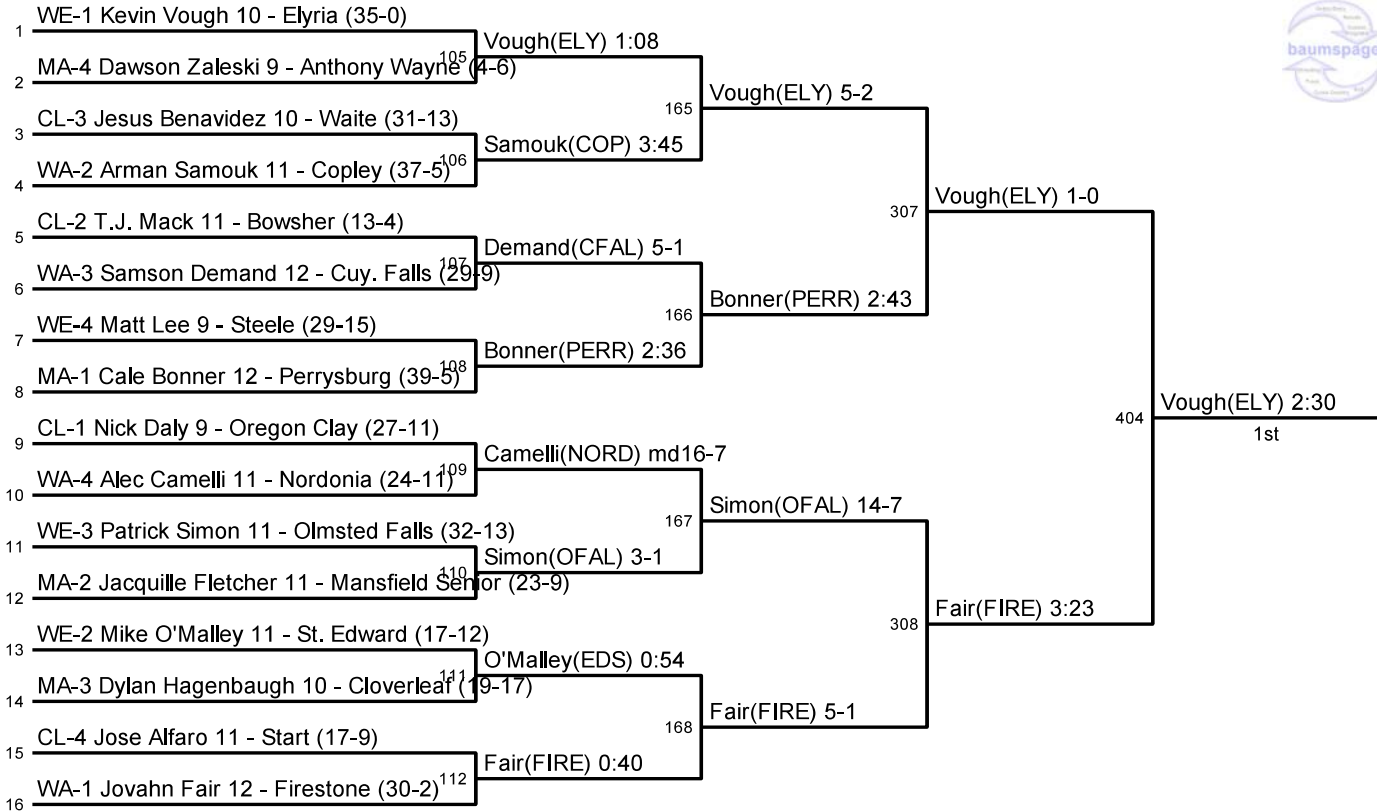

Dist. Tournament: Division I - Cleveland State
Woodling Gym - Cleveland State University, Cleveland, OH

Harp(AWAY)

Sectional Sites:
CL - Clay
WE - Westlake
MA - Mansfield
WA - Wadsworth

Dist. Tournament: Division I - Cleveland State
Woodling Gym - Cleveland State University, Cleveland, OH

Sectional Sites:
 CL - Clay
 WE - Westlake
 MA - Mansfield
 WA - Wadsworth