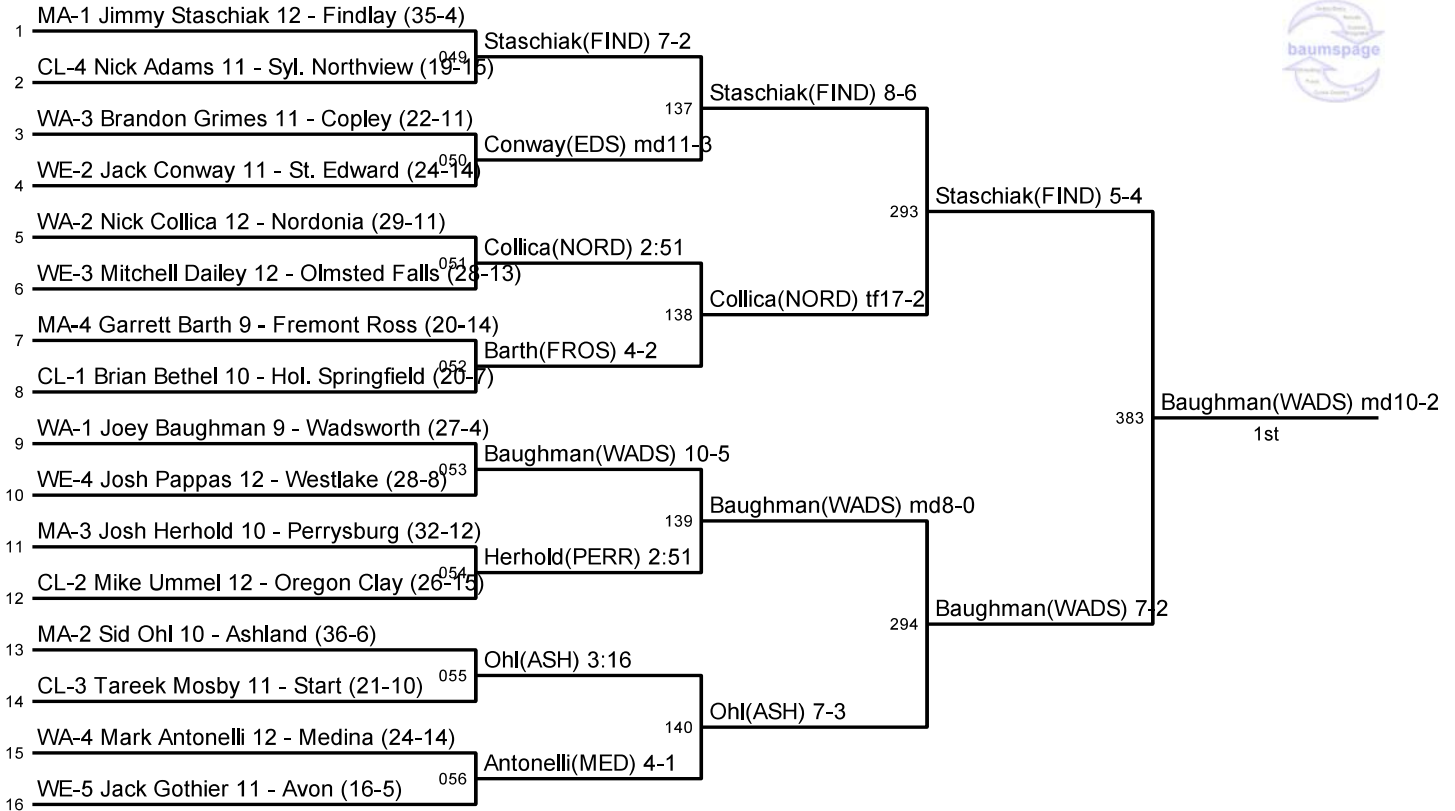

Dist. Tournament: Division I - Cleveland State
Woodling Gym - Cleveland State University, Cleveland, OH

Sectional Sites:
 CL - Clay
 WE - Westlake
 MA - Mansfield
 WA - Wadsworth

Dist. Tournament: Division I - Cleveland State
Woodling Gym - Cleveland State University, Cleveland, OH

Sectional Sites:
CL - Clay
WE - Westlake
MA - Mansfield
WA - Wadsworth

Dist. Tournament: Division I - Cleveland State
Woodling Gym - Cleveland State University, Cleveland, OH

Sectional Sites:
 CL - Clay
 WE - Westlake
 MA - Mansfield
 WA - Wadsworth